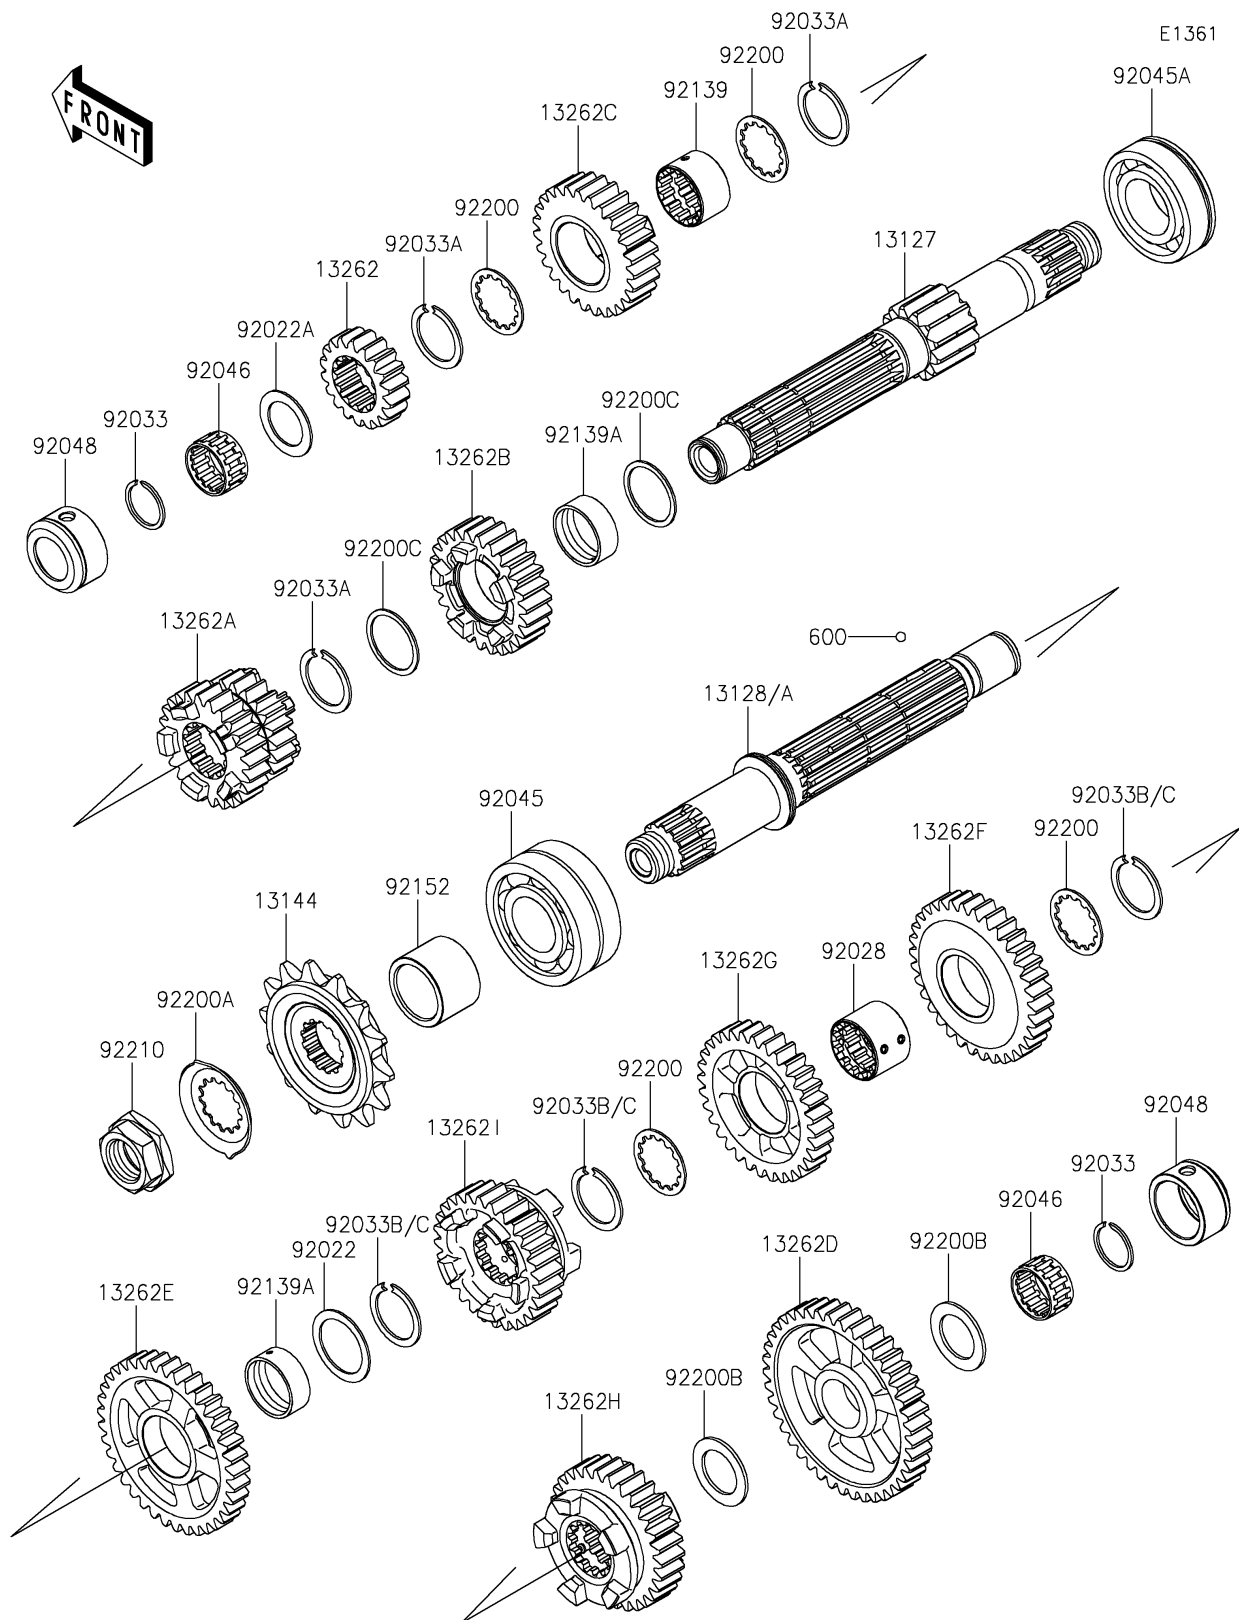

2026 NINJA® ZX™-4RR ABS

PARTS DIAGRAM

Transmission