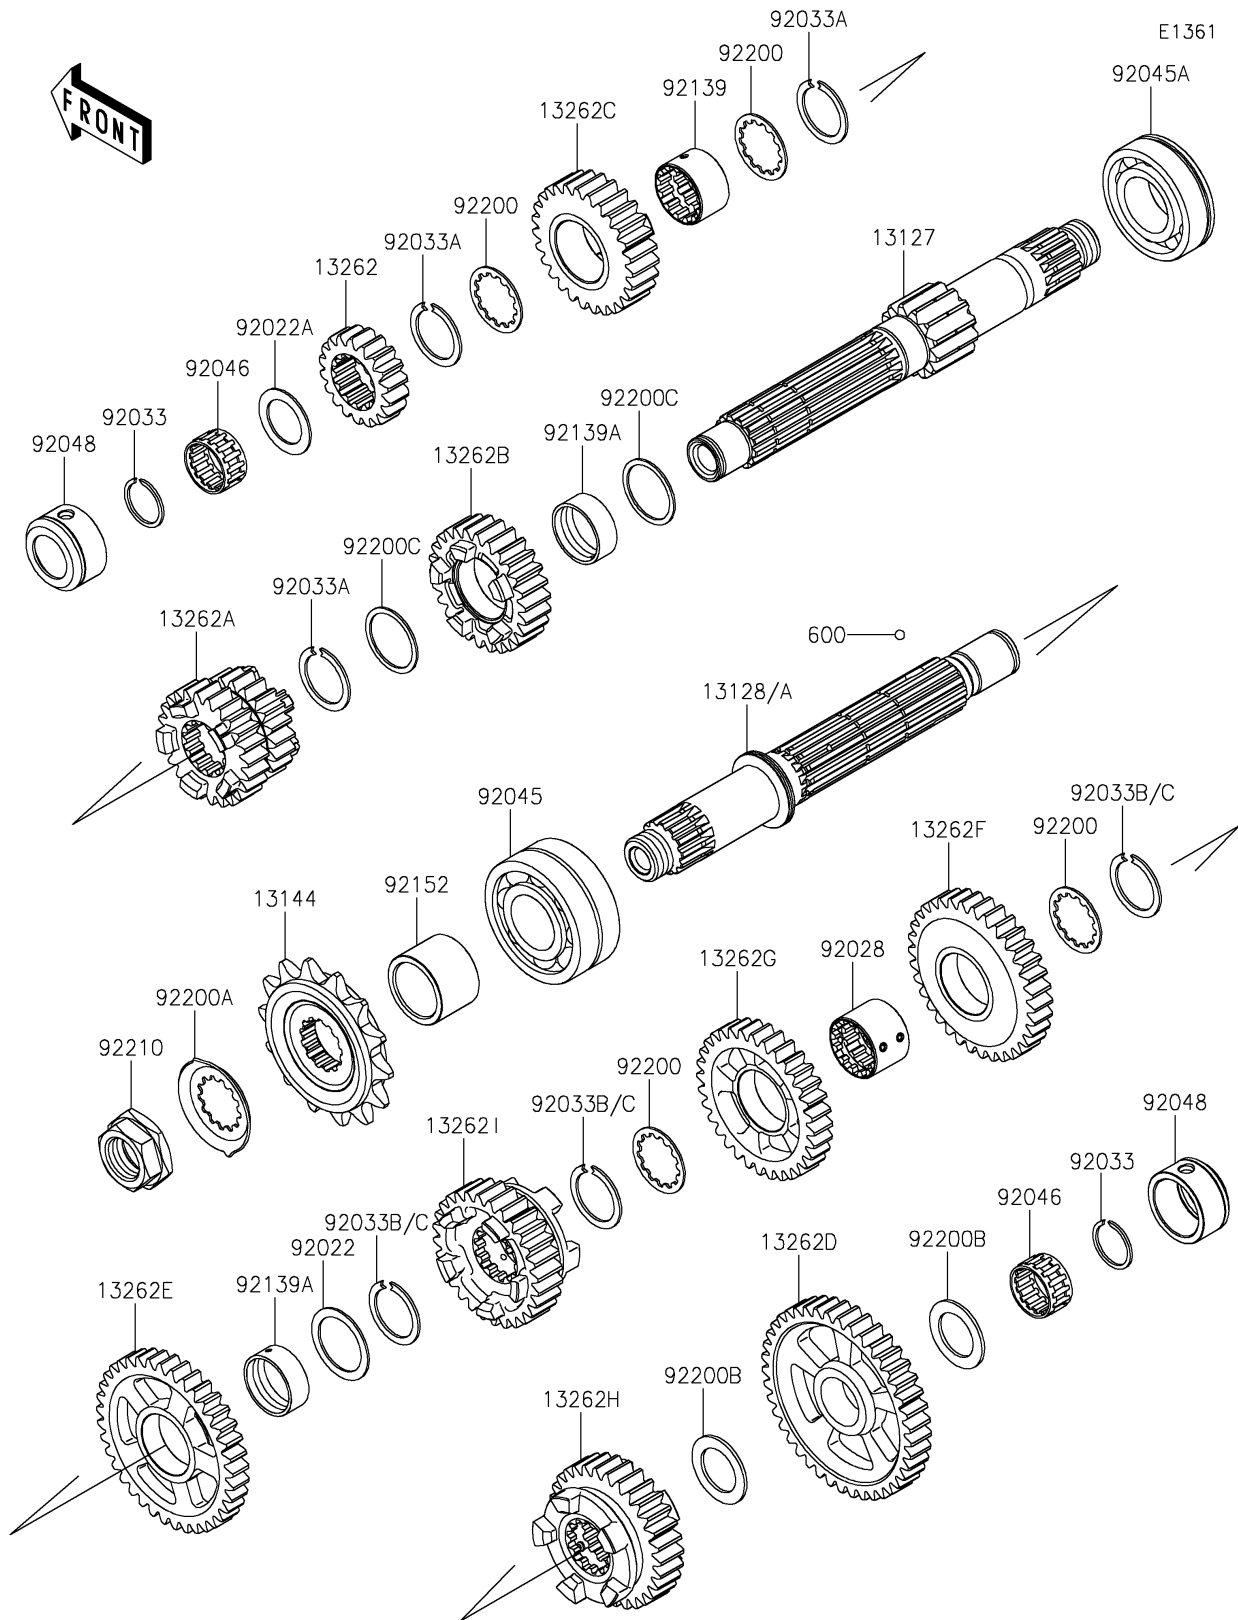

2025 NINJA[®] ZX[™]-4RR KRT EDITION ABS

Kawasaki
Let the Good Times Roll[®]

PARTS DIAGRAM

Transmission

2025 NINJA® ZX™-4RR KRT EDITION ABS

Kawasaki
Let the Good Times Roll®

PARTS LIST

Transmission

ITEM NAME	PART NUMBER	QUANTITY
SHAFT-TRANSMISSION INPUT,13T (Ref # 13127)	13127-0727	1
SHAFT-TRANSMISSION OUTPUT (Ref # 13128)	13128-0736	1
SPROCKET-OUTPUT,14T (Ref # 13144)	13144-0577	1
GEAR,INPUT 2ND,18T (Ref # 13262)	13262-1288	1
GEAR,INPUT 3RD&4TH,21T,24T (Ref # 13262A)	13262-1289	1
GEAR,INPUT 5TH,26T (Ref # 13262B)	13262-1290	1
GEAR,INPUT 6TH,27T (Ref # 13262C)	13262-1291	1
GEAR,OUTPUT LOW,41T (Ref # 13262D)	13262-1292	1
GEAR,OUTPUT 2ND,37T (Ref # 13262E)	13262-1293	1
GEAR,OUTPUT 3RD,34T (Ref # 13262F)	13262-1294	1
GEAR,OUTPUT 4TH,32T (Ref # 13262G)	13262-1295	1
GEAR,OUTPUT 5TH,30T (Ref # 13262H)	13262-1296	1
GEAR,OUTPUT 6TH,28T (Ref # 13262I)	13262-1297	1
WASHER,25.3X33X1 (Ref # 92022)	92022-1109	1
WASHER,20.5X30X1,STEEL (Ref # 92022A)	92022-112	1
BUSHING,OUTPUT 3RD&4TH GEAR (Ref # 92028)	92028-1858	1
RING-SNAP,20MM (Ref # 92033)	92033-015	2
RING-SNAP,24MM (Ref # 92033A)	92033-026	3
RING-SNAP,24MM (Ref # 92033B)	92033-026	3
BEARING-BALL,DAC2557NSSH (Ref # 92045)	92045-0003	1
BEARING-BALL,6TM-6205NX3 (Ref # 92045A)	92045-0735	1
BEARING-NEEDLE,KMJ20X26X13.8X1 (Ref # 92046)	92046-1185	2
RACE (Ref # 92048)	92048-0047	2
BUSHING,26X28X16.6 (Ref # 92139)	92139-0781	1
BUSHING,25X28X10.4 (Ref # 92139A)	92139-0793	2
COLLAR (Ref # 92152)	92152-3770	1
WASHER (Ref # 92200)	92200-1389	4
WASHER (Ref # 92200A)	92200-1932	1
WASHER,20.5X31X1.5 (Ref # 92200B)	92200-2523	2

2025 NINJA® ZX™-4RR KRT EDITION ABS

Kawasaki
Let the Good Times Roll®

PARTS LIST

Transmission

ITEM NAME	PART NUMBER	QUANTITY
WASHER,25.3X30X1 (Ref # 92200C)	92200-2524	2
NUT,20MM (Ref # 92210)	92210-0850	1
BALL-STEEL,5/32 (Ref # 600)	600A0500	3