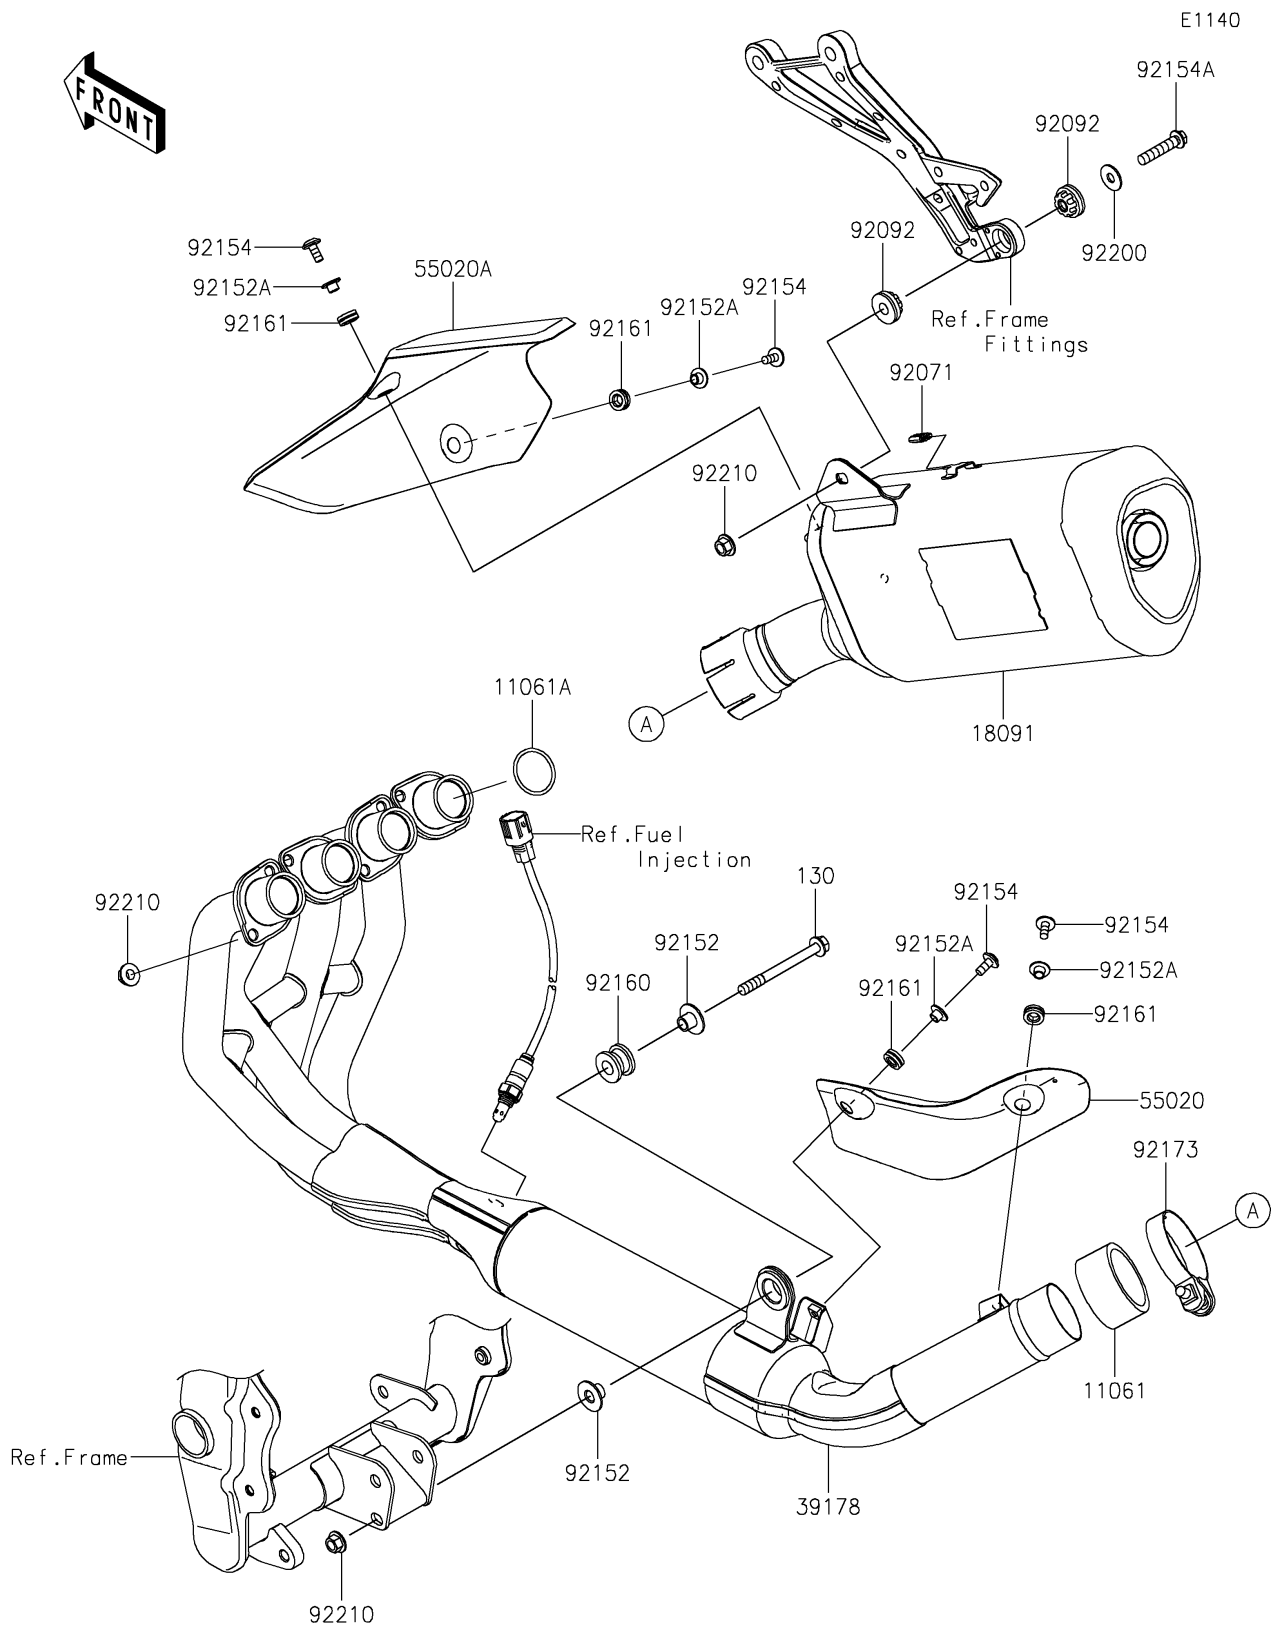

2026 NINJA® ZX™-4RR ABS

PARTS DIAGRAM

Muffler(s)