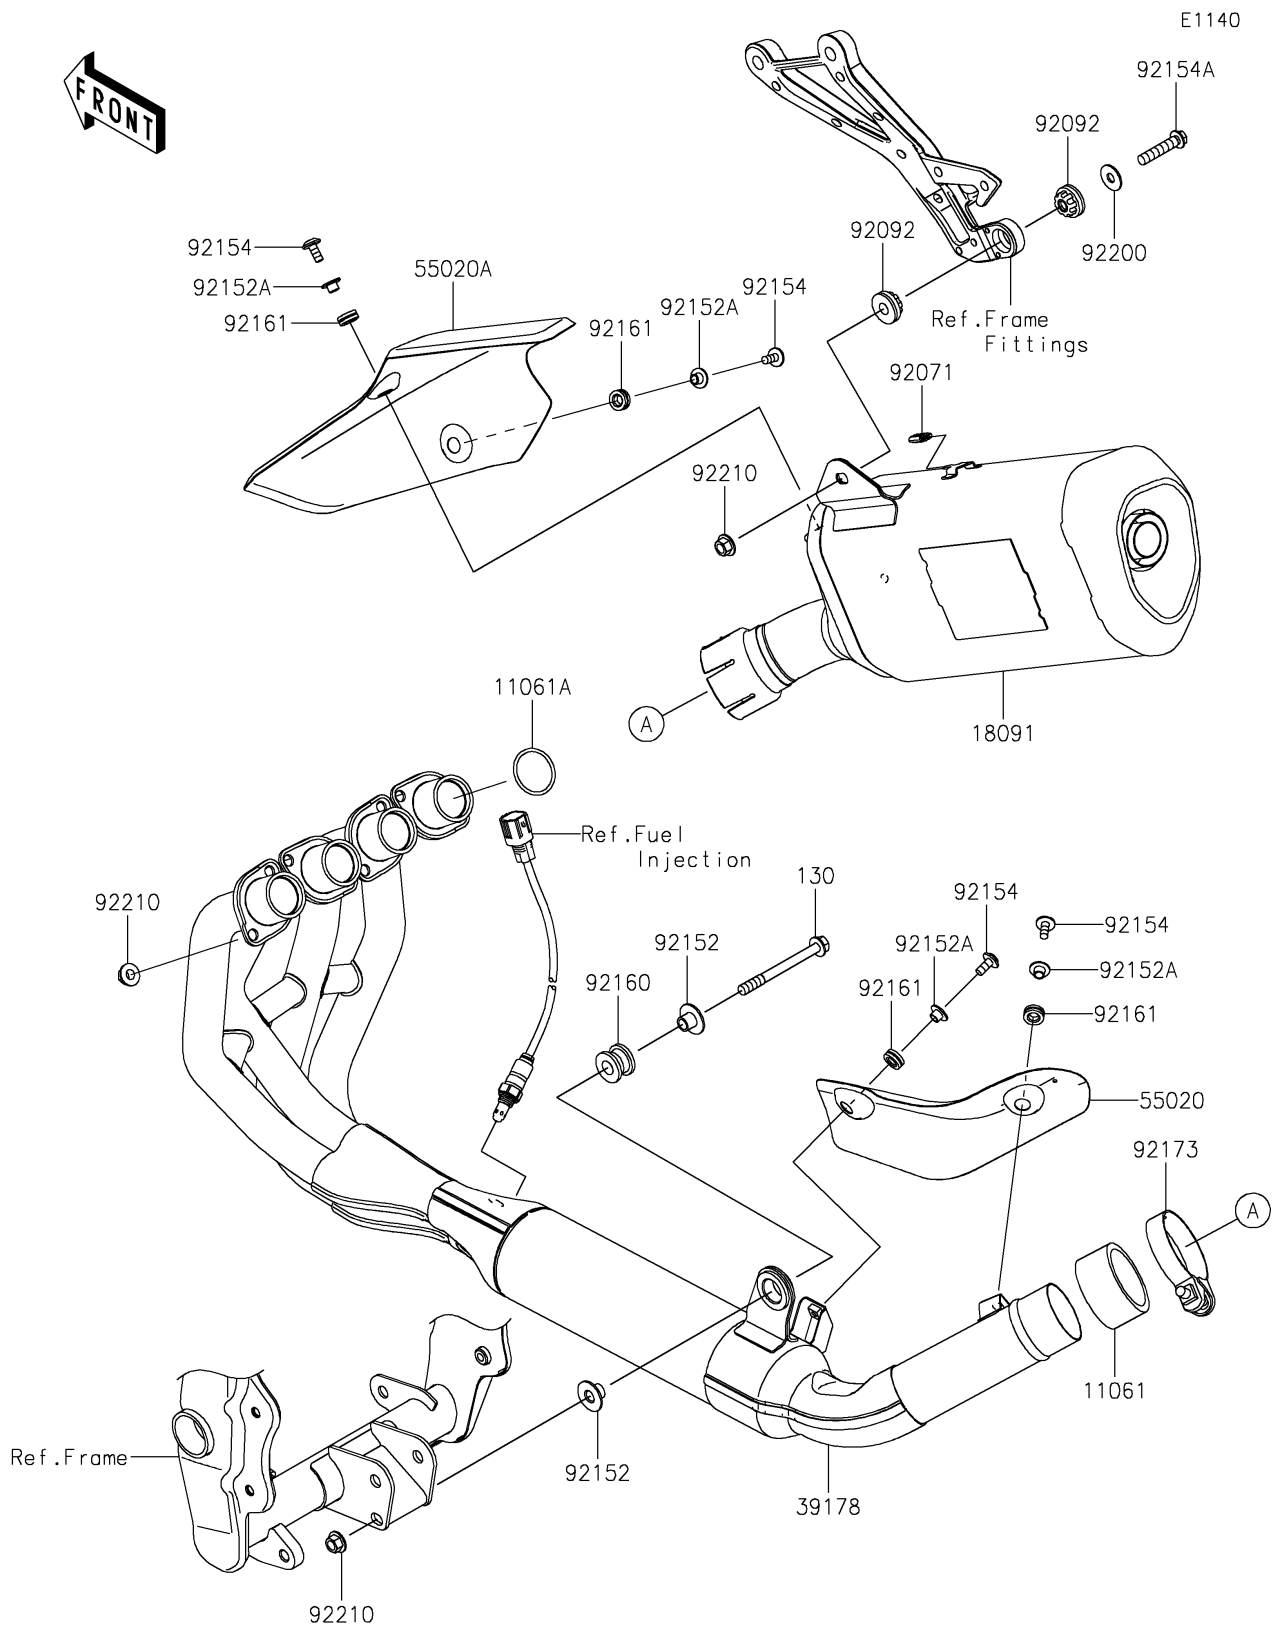

2025 NINJA® ZX™-4RR KRT EDITION ABS

Kawasaki
Let the Good Times Roll®

PARTS DIAGRAM

Muffler(s)