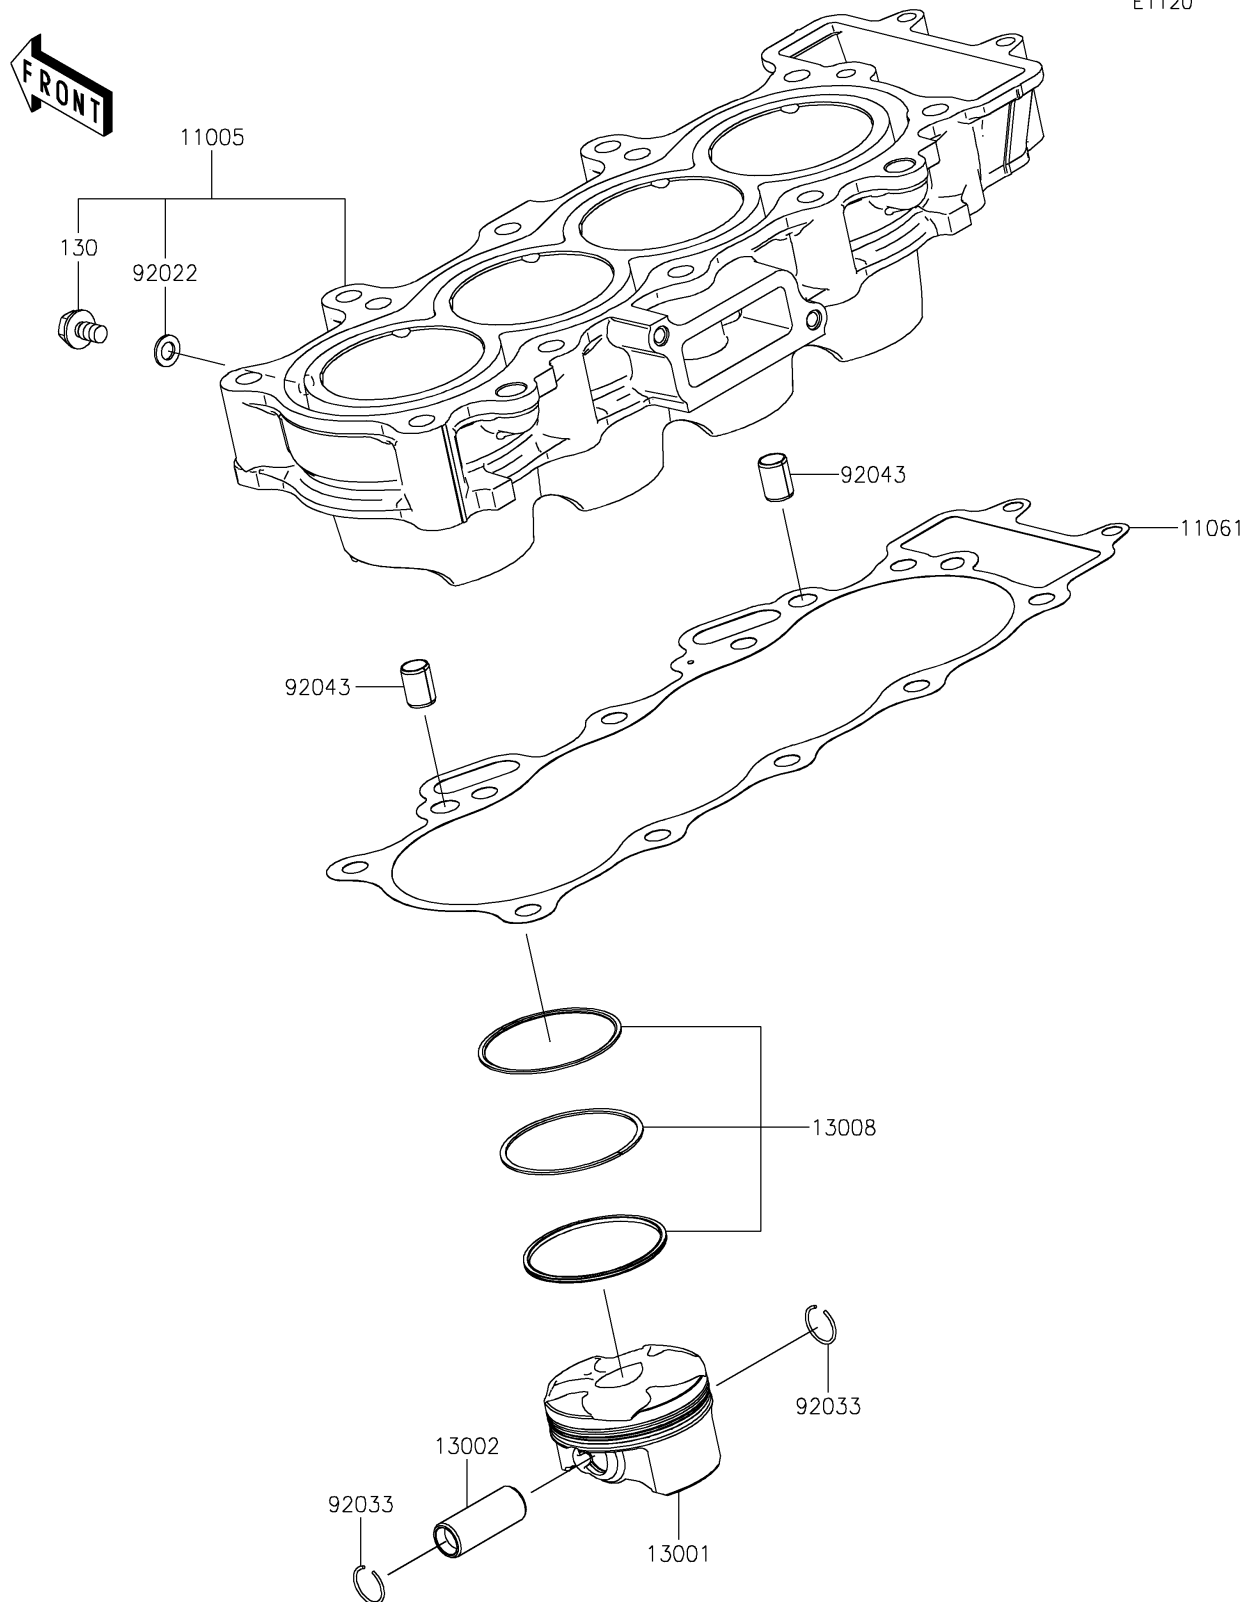

## PARTS DIAGRAM

### Cylinder/Piston(s)

E1120

## PARTS LIST

### Cylinder/Piston(s)

ITEM NAME	PART NUMBER	QUANTITY
CYLINDER-ENGINE (Ref # 11005)	11005-0732	1
GASKET,CYLINDER BASE (Ref # 11061)	11061-1551	1
PISTON-ENGINE (Ref # 13001)	13001-0864	4
PIN-PISTON (Ref # 13002)	13002-0732	4
RING-SET-PISTON (Ref # 13008)	13008-0605	4
WASHER,6.2X11X1 (Ref # 92022)	92022-304	1
RING-SNAP (Ref # 92033)	92033-1287	8
PIN,8.2X10X14 (Ref # 92043)	92043-1264	2
BOLT-FLANGED,6X10 (Ref # 130)	130BA0610	1