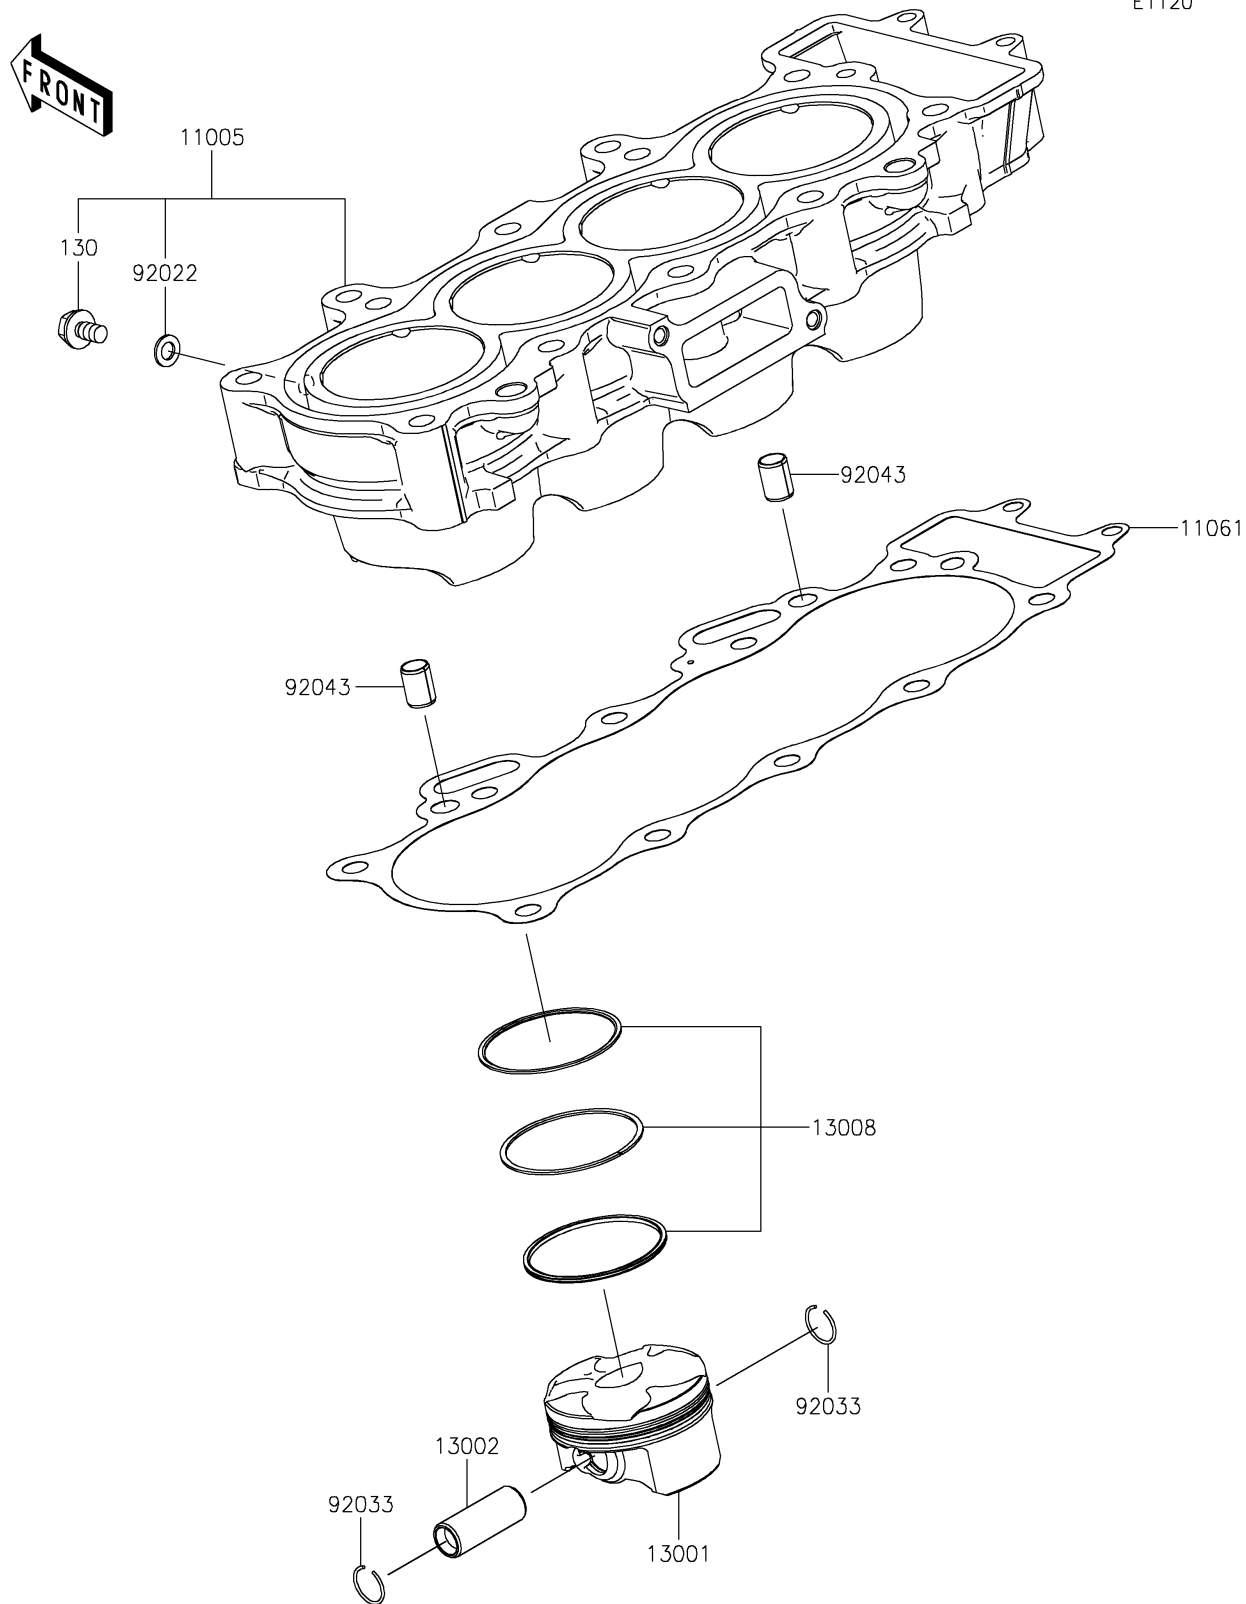

2025 Ninja ZX-4RR ABS

PARTS DIAGRAM

Cylinder/Piston(s)

E1120

2025 Ninja ZX-4RR ABS

PARTS LIST

Cylinder/Piston(s)

ITEM NAME	PART NUMBER	QUANTITY
CYLINDER-ENGINE (Ref # 11005)	11005-0732	1
GASKET,CYLINDER BASE (Ref # 11061)	11061-1551	1
PISTON-ENGINE (Ref # 13001)	13001-0864	4
PIN-PISTON (Ref # 13002)	13002-0732	4
RING-SET-PISTON (Ref # 13008)	13008-0605	4
WASHER,6.2X11X1 (Ref # 92022)	92022-304	1
RING-SNAP (Ref # 92033)	92033-1287	8
PIN,8.2X10X14 (Ref # 92043)	92043-1264	2
BOLT-FLANGED,6X10 (Ref # 130)	130BA0610	1