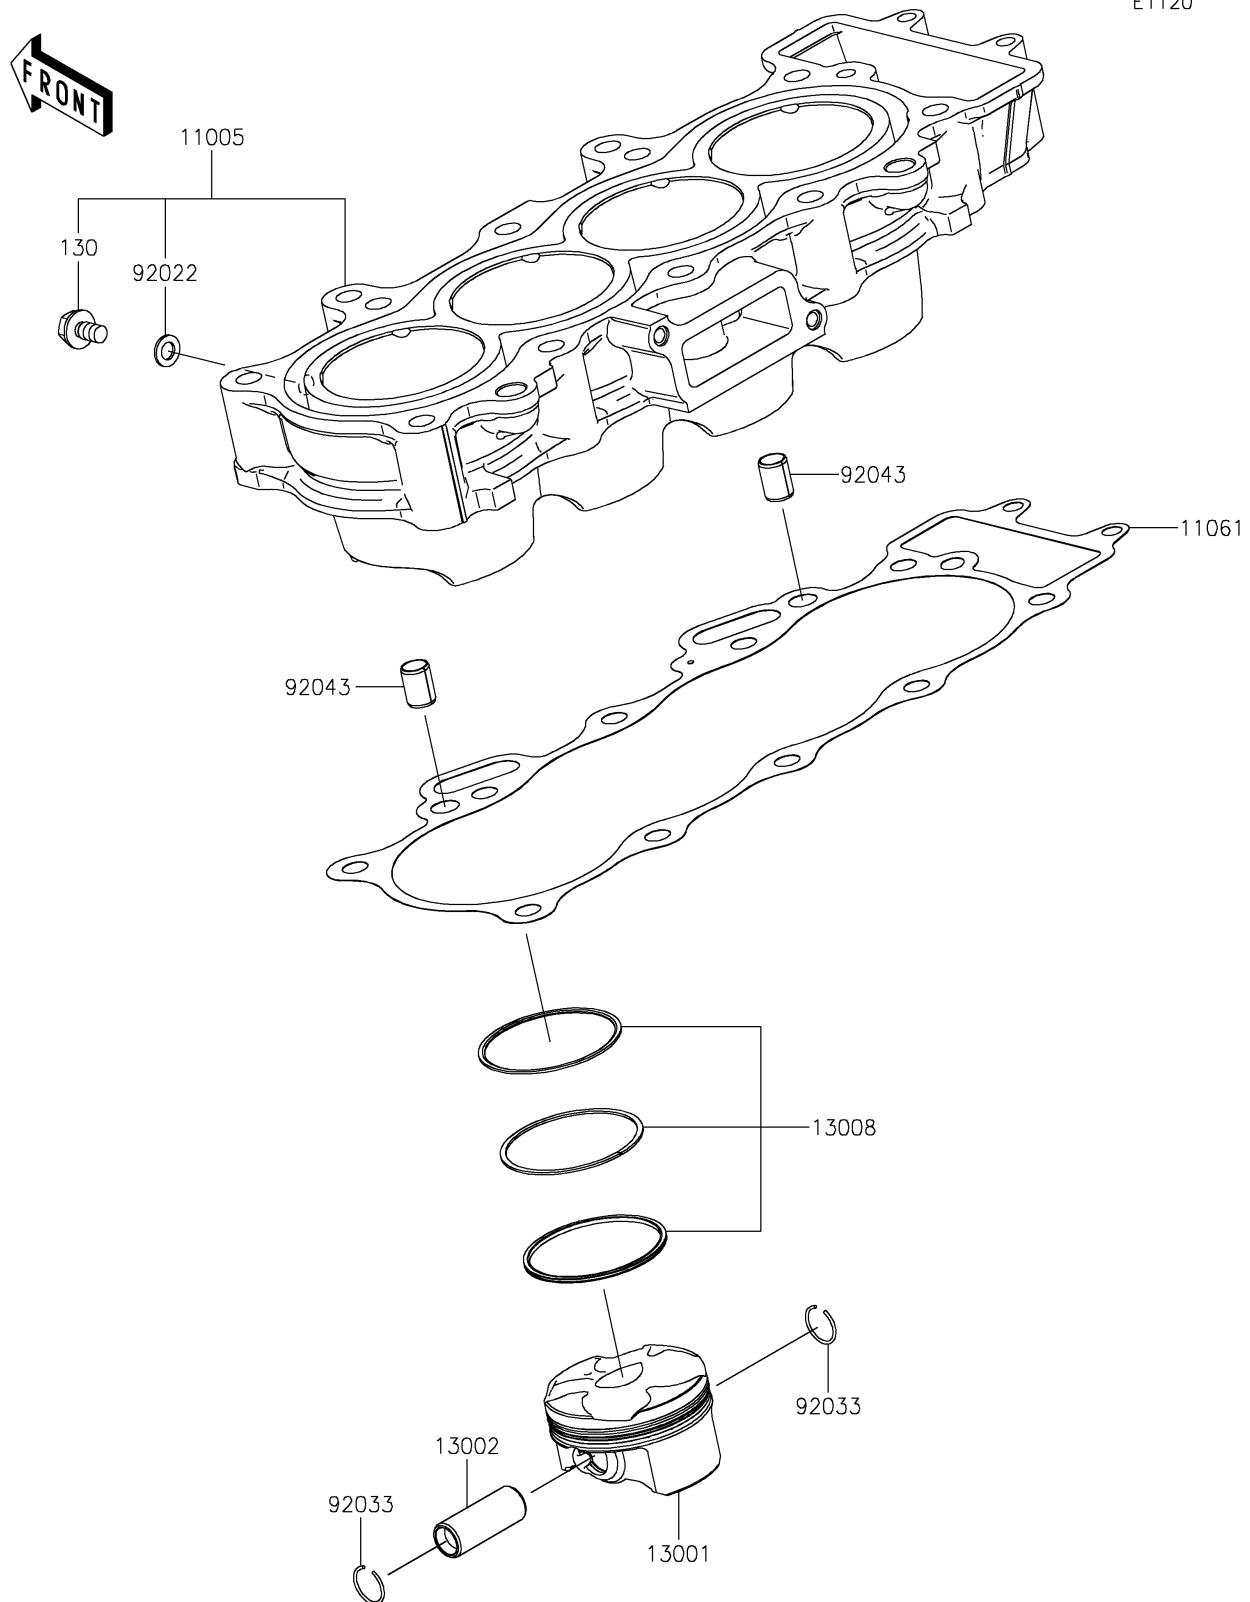

## PARTS DIAGRAM

### Cylinder/Piston(s)

E1120

## PARTS LIST

### Cylinder/Piston(s)

ITEM NAME	PART NUMBER	QUANTITY
CYLINDER-ENGINE (Ref # 11005)	11005-0732	1
GASKET,CYLINDER BASE (Ref # 11061)	11061-1551	1
PISTON-ENGINE (Ref # 13001)	13001-0864	4
PIN-PISTON (Ref # 13002)	13002-0732	4
RING-SET-PISTON (Ref # 13008)	13008-0605	4
WASHER,6.2X11X1 (Ref # 92022)	92022-304	1
RING-SNAP (Ref # 92033)	92033-1287	8
PIN,8.2X10X14 (Ref # 92043)	92043-1264	2
BOLT-FLANGED,6X10 (Ref # 130)	130BA0610	1