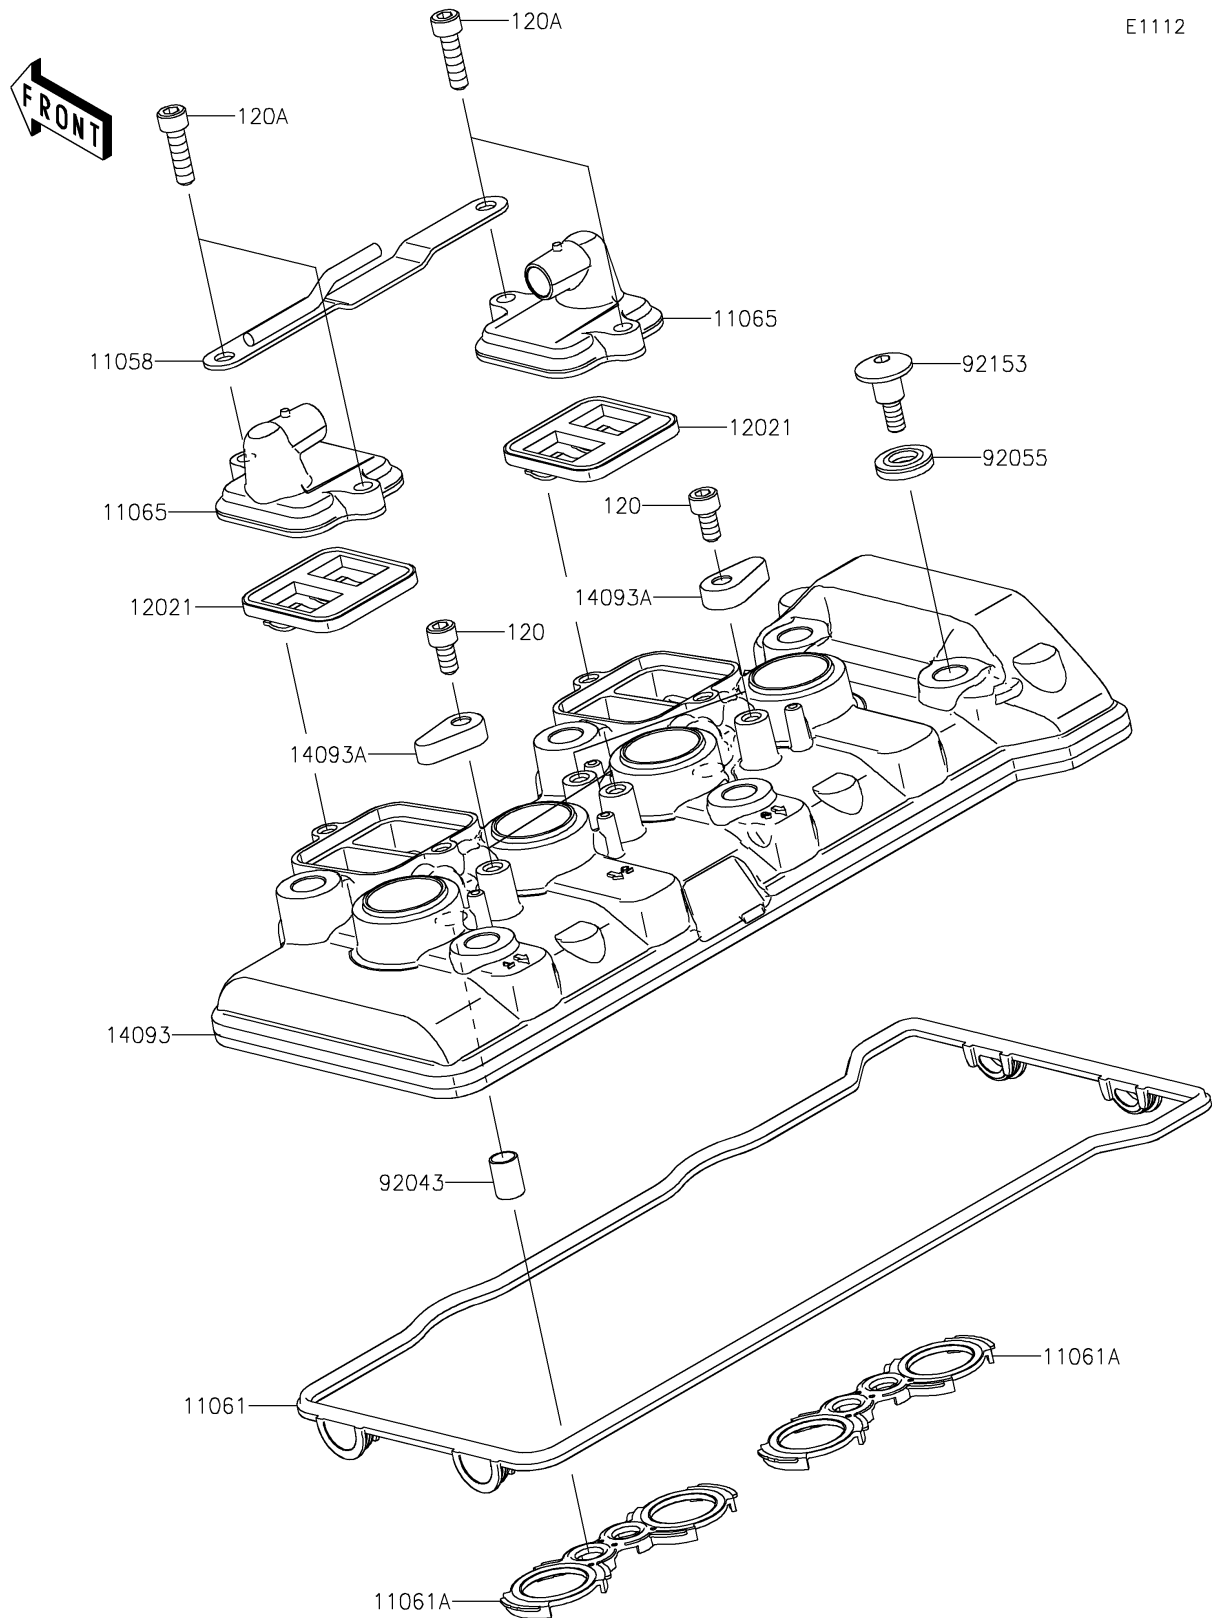

2026 NINJA® ZX™-4RR ABS

PARTS DIAGRAM Cylinder Head Cover

E1112

2026 NINJA® ZX™-4RR ABS

PARTS LIST

Cylinder Head Cover

ITEM NAME	PART NUMBER	QUANTITY
BRACKET,HEAD COVER CAP (Ref # 11058)	11058-0546	1
GASKET,HEAD COVER (Ref # 11061)	11061-1420	1
GASKET,PLUG HOLE (Ref # 11061A)	11061-1464	2
CAP,HEAD COVER (Ref # 11065)	11065-1417	2
VALVE-ASSY-REED (Ref # 12021)	12021-0716	2
COVER,HEAD (Ref # 14093)	14093-1217	1
COVER (Ref # 14093A)	14093-1450	4
PIN,DOWEL,10X14 (Ref # 92043)	92043-1037	4
RING-O (Ref # 92055)	92055-0143	6
BOLT,SOCKET,6X22.5 (Ref # 92153)	92153-1779	6
BOLT-SOCKET,6X12 (Ref # 120)	120CA0612	4
BOLT-SOCKET,6X22 (Ref # 120A)	120CA0622	4