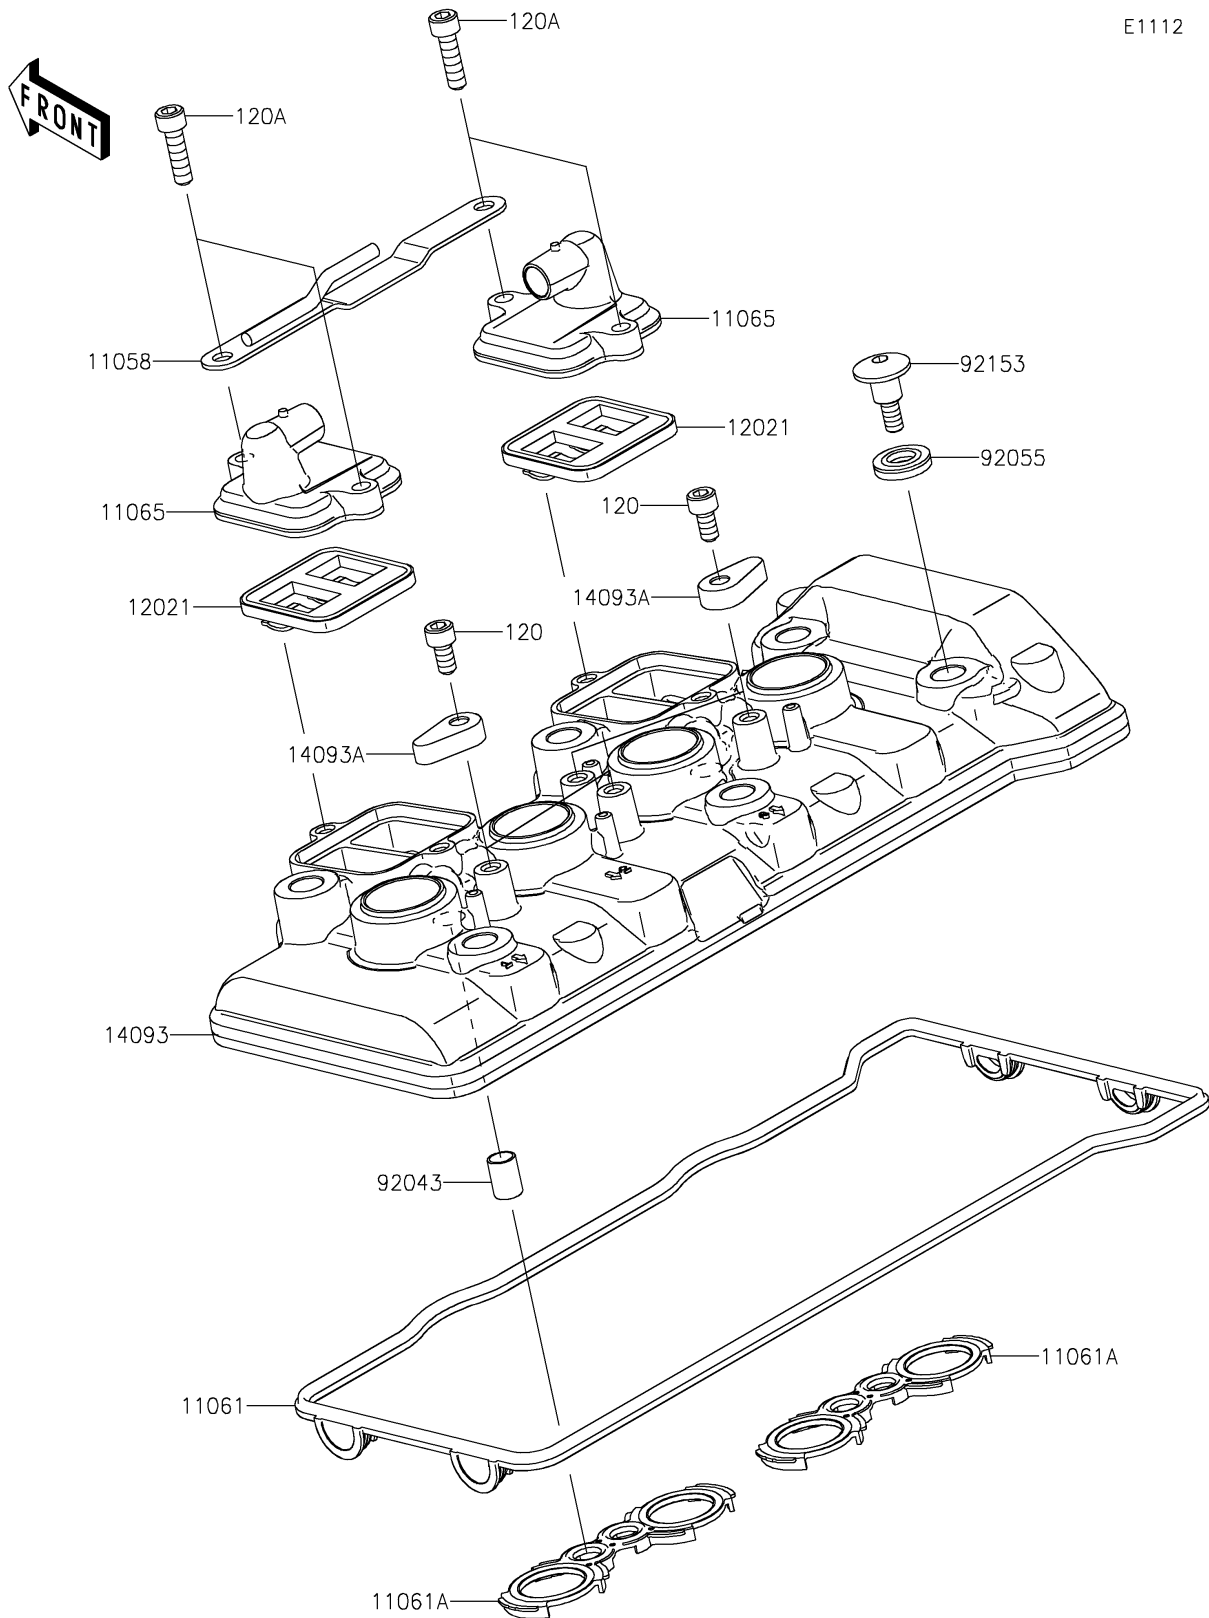

## PARTS DIAGRAM

### Cylinder Head Cover

E1112

## PARTS LIST

### Cylinder Head Cover

ITEM NAME	PART NUMBER	QUANTITY
BRACKET,HEAD COVER CAP (Ref # 11058)	11058-0546	1
GASKET,HEAD COVER (Ref # 11061)	11061-1420	1
GASKET,PLUG HOLE (Ref # 11061A)	11061-1464	2
CAP,HEAD COVER (Ref # 11065)	11065-1417	2
VALVE-ASSY-REED (Ref # 12021)	12021-0716	2
COVER,HEAD (Ref # 14093)	14093-1217	1
COVER (Ref # 14093A)	14093-1450	4
PIN,DOWEL,10X14 (Ref # 92043)	92043-1037	4
RING-O (Ref # 92055)	92055-0143	6
BOLT,SOCKET,6X22.5 (Ref # 92153)	92153-1779	6
BOLT-SOCKET,6X12 (Ref # 120)	120CA0612	4
BOLT-SOCKET,6X22 (Ref # 120A)	120CA0622	4