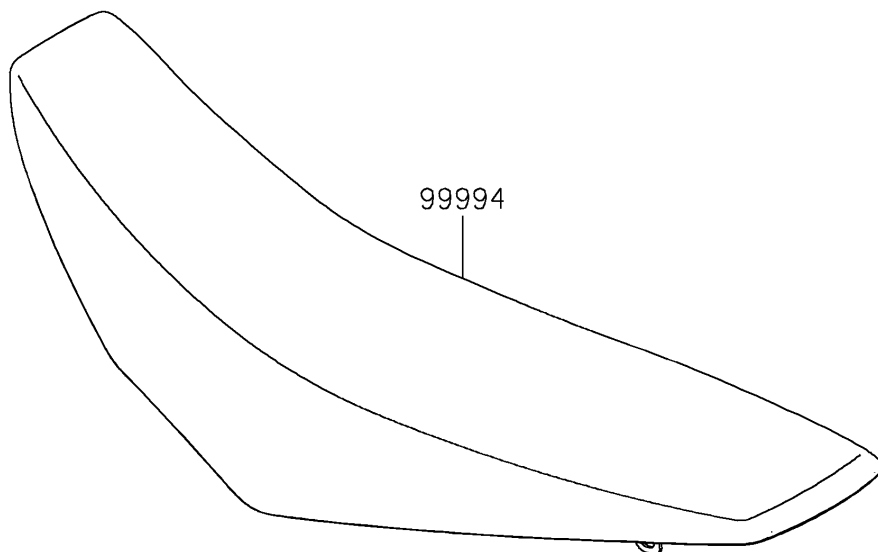

2026 KLX[®] 230R S

PARTS DIAGRAM

Accessory(Seat)

F2910B

2026 KLX[®] 230R S

PARTS LIST

Accessory(Seat)

ITEM NAME

PART NUMBER

QUANTITY
