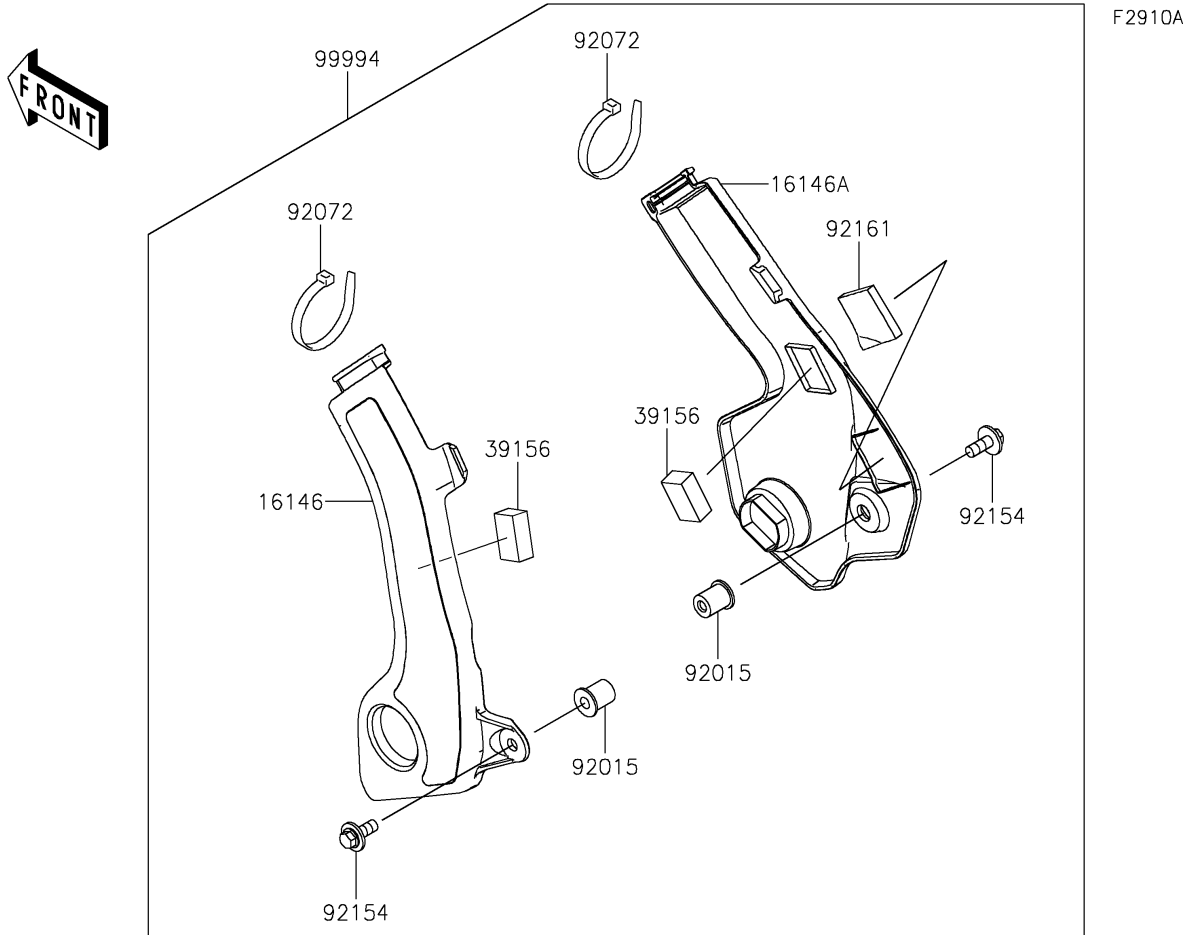

2025 KLX[®]230R S

PARTS DIAGRAM

Accessory(Frame Cover)

2025 KLX[®] 230R S

PARTS LIST

Accessory(Frame Cover)

ITEM NAME

PART NUMBER

QUANTITY
