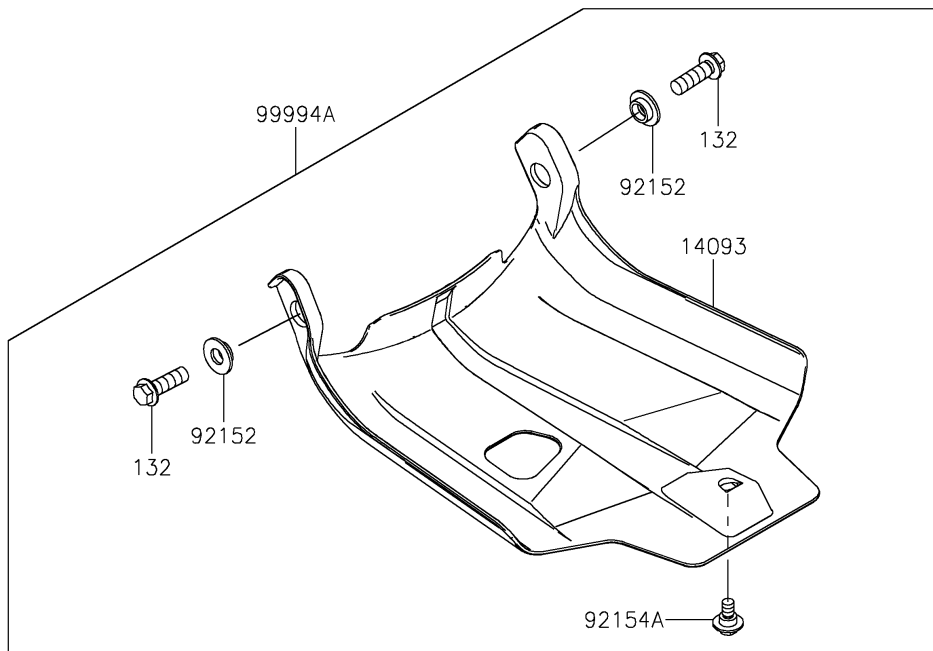

2026 KLX230R S

PARTS DIAGRAM

Accessory(Frame Cover)

2026 KLX230R S

PARTS LIST

Accessory(Frame Cover)

ITEM NAME	PART NUMBER	QUANTITY
COVER (Ref # 14093)	14093-1563	1
COVER-ASSY,FRAME,LH (Ref # 16146)	16146-0867	1
COVER-ASSY,FRAME,RH (Ref # 16146A)	16146-0868	1
PAD,15X25X10 (Ref # 39156)	39156-2489	2
NUT (Ref # 92015)	92015-1700	2
BAND,L=202 (Ref # 92072)	92072-1195	2
COLLAR (Ref # 92152)	92152-3859	2
BOLT,FLANGED-SMALL,6X16 (Ref # 92154)	92154-1183	2
BOLT,FLANGED,6X9 (Ref # 92154A)	92154-7285	1
DAMPER (Ref # 92161)	92161-1591	1
COVER-FRAME (Ref # 99994)	99994-1466	1
SKID PLATE (Ref # 99994A)	99994-2020	1
BOLT-FLANGED-SMALL,8X25 (Ref # 132)	132BA0825	2