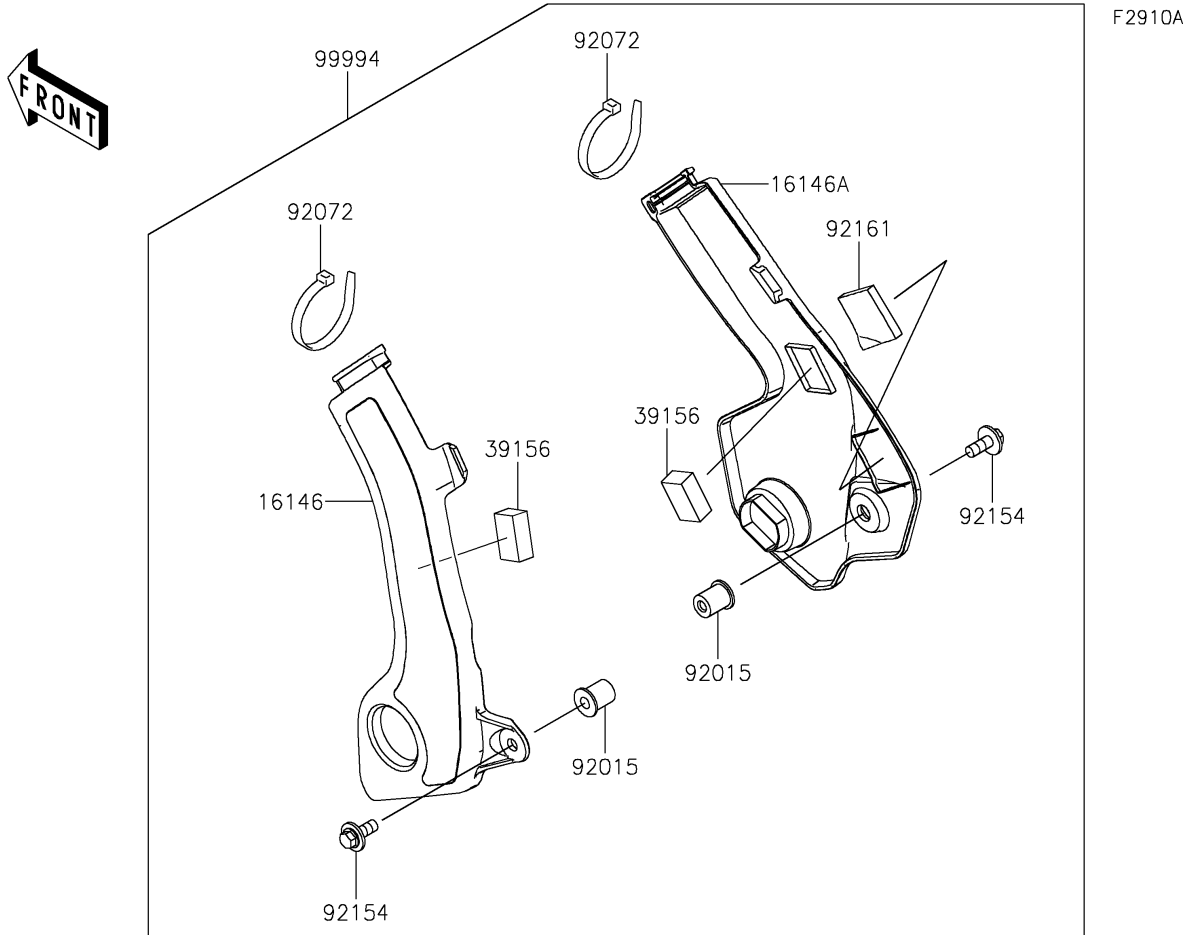

2026 KLX230R S

PARTS DIAGRAM

Accessory(Frame Cover)

2026 KLX230R S

PARTS LIST

Accessory(Frame Cover)

ITEM NAME	PART NUMBER	QUANTITY
COVER (Ref # 14093)	14093-1563	1
COVER-ASSY,FRAME,LH (Ref # 16146)	16146-0867	1
COVER-ASSY,FRAME,RH (Ref # 16146A)	16146-0868	1
PAD,15X25X10 (Ref # 39156)	39156-2489	2
NUT (Ref # 92015)	92015-1700	2
BAND,L=202 (Ref # 92072)	92072-1195	2
COLLAR (Ref # 92152)	92152-3859	2
BOLT,FLANGED-SMALL,6X16 (Ref # 92154)	92154-1183	2
BOLT,FLANGED,6X9 (Ref # 92154A)	92154-7285	1
DAMPER (Ref # 92161)	92161-1591	1
COVER-FRAME (Ref # 99994)	99994-1466	1
SKID PLATE (Ref # 99994A)	99994-2020	1
BOLT-FLANGED-SMALL,8X25 (Ref # 132)	132BA0825	2