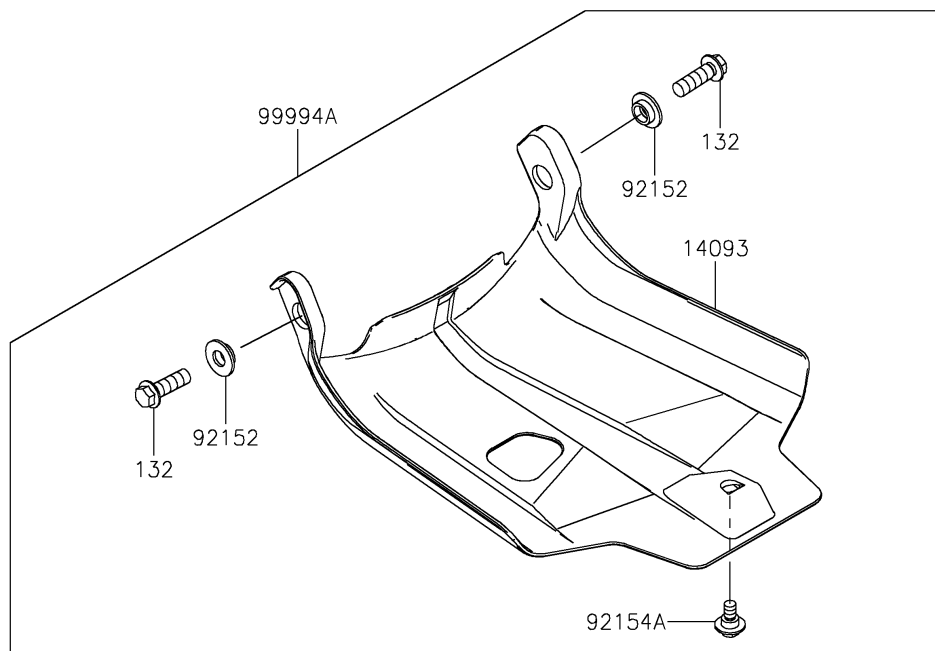

2026 KLX[®] 230R S

PARTS DIAGRAM

Accessory(Frame Cover)

2026 KLX[®] 230R S

PARTS LIST

Accessory(Frame Cover)

ITEM NAME	PART NUMBER	QUANTITY
COVER (Ref # 14093)	14093-1563	1
COVER-ASSY,FRAME,LH (Ref # 16146)	16146-0867	1
COVER-ASSY,FRAME,RH (Ref # 16146A)	16146-0868	1
PAD,15X25X10 (Ref # 39156)	39156-2489	2
NUT (Ref # 92015)	92015-1700	2
BAND,L=202 (Ref # 92072)	92072-1195	2
COLLAR (Ref # 92152)	92152-3859	2
BOLT,FLANGED-SMALL,6X16 (Ref # 92154)	92154-1183	2
BOLT,FLANGED,6X9 (Ref # 92154A)	92154-7285	1
DAMPER (Ref # 92161)	92161-1591	1
COVER-FRAME (Ref # 99994)	99994-1466	1
SKID PLATE (Ref # 99994A)	99994-2020	1
BOLT-FLANGED-SMALL,8X25 (Ref # 132)	132BA0825	2