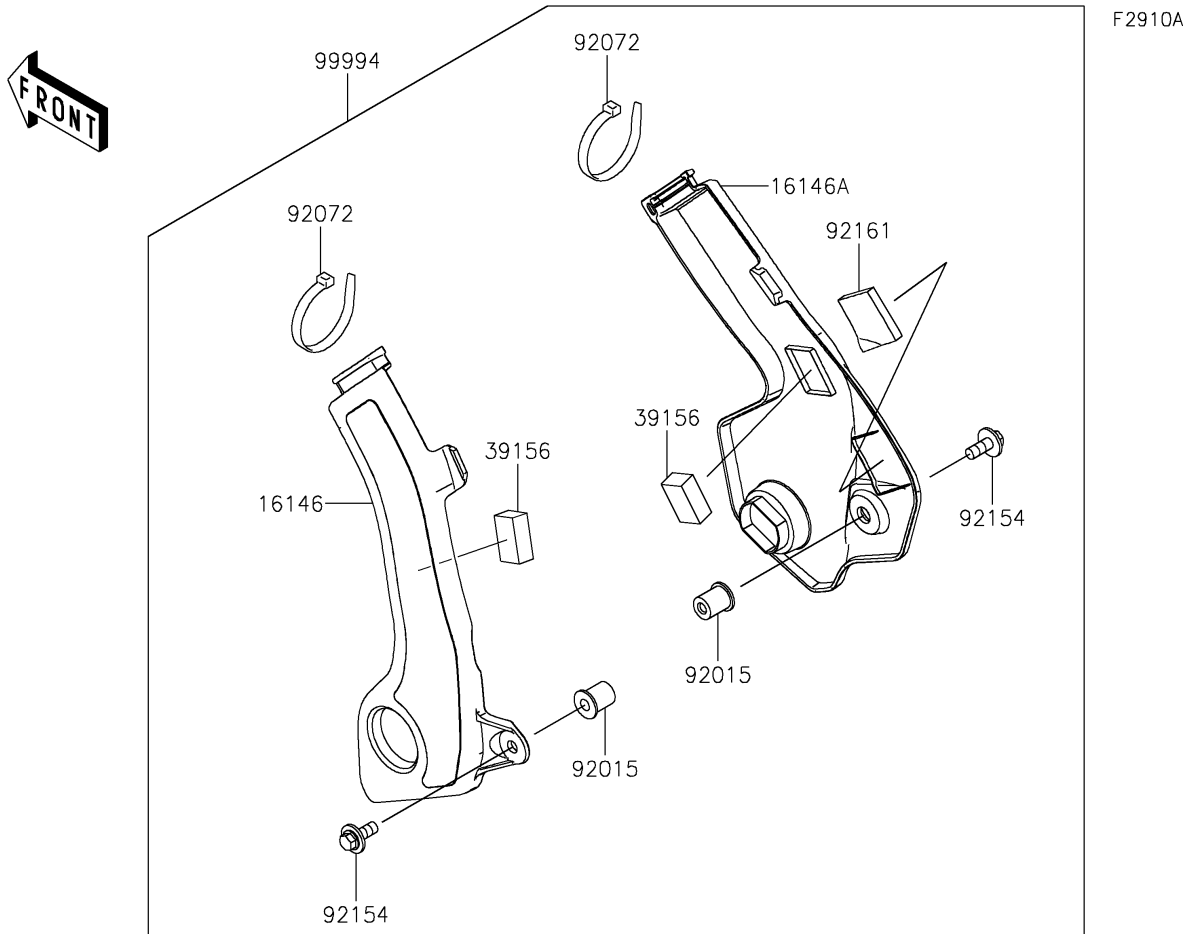

2026 KLX[®] 230R S

PARTS DIAGRAM

Accessory(Frame Cover)

2026 KLX[®] 230R S

PARTS LIST

Accessory(Frame Cover)

ITEM NAME	PART NUMBER	QUANTITY
COVER (Ref # 14093)	14093-1563	1
COVER-ASSY,FRAME,LH (Ref # 16146)	16146-0867	1
COVER-ASSY,FRAME,RH (Ref # 16146A)	16146-0868	1
PAD,15X25X10 (Ref # 39156)	39156-2489	2
NUT (Ref # 92015)	92015-1700	2
BAND,L=202 (Ref # 92072)	92072-1195	2
COLLAR (Ref # 92152)	92152-3859	2
BOLT,FLANGED-SMALL,6X16 (Ref # 92154)	92154-1183	2
BOLT,FLANGED,6X9 (Ref # 92154A)	92154-7285	1
DAMPER (Ref # 92161)	92161-1591	1
COVER-FRAME (Ref # 99994)	99994-1466	1
SKID PLATE (Ref # 99994A)	99994-2020	1
BOLT-FLANGED-SMALL,8X25 (Ref # 132)	132BA0825	2