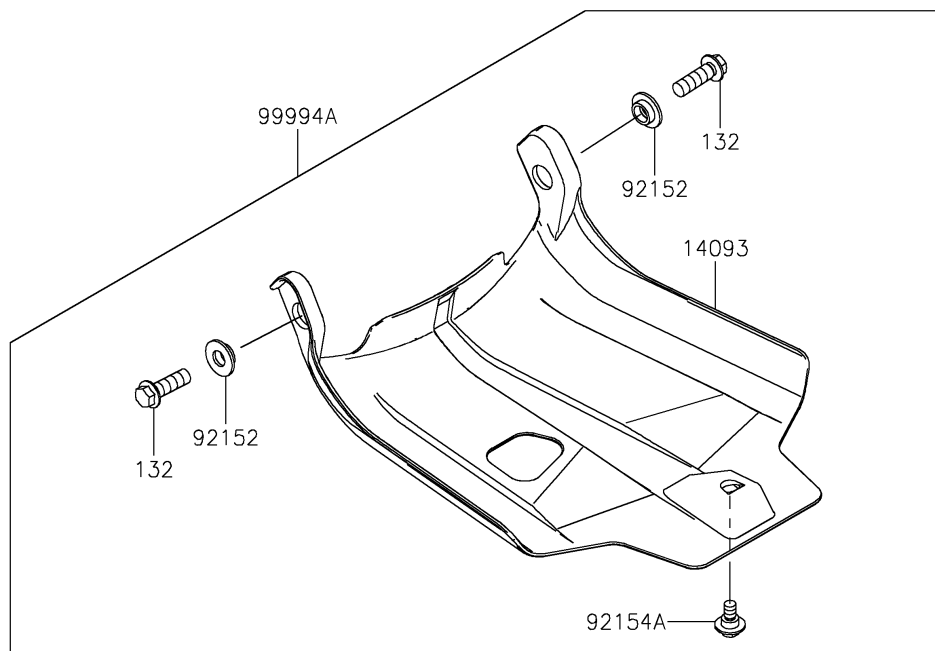

2025 KLX230R S

PARTS DIAGRAM

Accessory(Frame Cover)

2025 KLX230R S

PARTS LIST

Accessory(Frame Cover)

ITEM NAME	PART NUMBER	QUANTITY
COVER (Ref # 14093)	14093-1563	1
COVER-ASSY,FRAME,LH (Ref # 16146)	16146-0867	1
COVER-ASSY,FRAME,RH (Ref # 16146A)	16146-0868	1
PAD,15X25X10 (Ref # 39156)	39156-2489	2
NUT (Ref # 92015)	92015-1700	2
BAND,L=202 (Ref # 92072)	92072-1195	2
COLLAR (Ref # 92152)	92152-3859	2
BOLT,FLANGED-SMALL,6X16 (Ref # 92154)	92154-1183	2
BOLT,FLANGED,6X9 (Ref # 92154A)	92154-7285	1
DAMPER (Ref # 92161)	92161-1591	1
COVER-FRAME (Ref # 99994)	99994-1466	1
SKID PLATE (Ref # 99994A)	99994-2020	1
BOLT-FLANGED-SMALL,8X25 (Ref # 132)	132BA0825	2