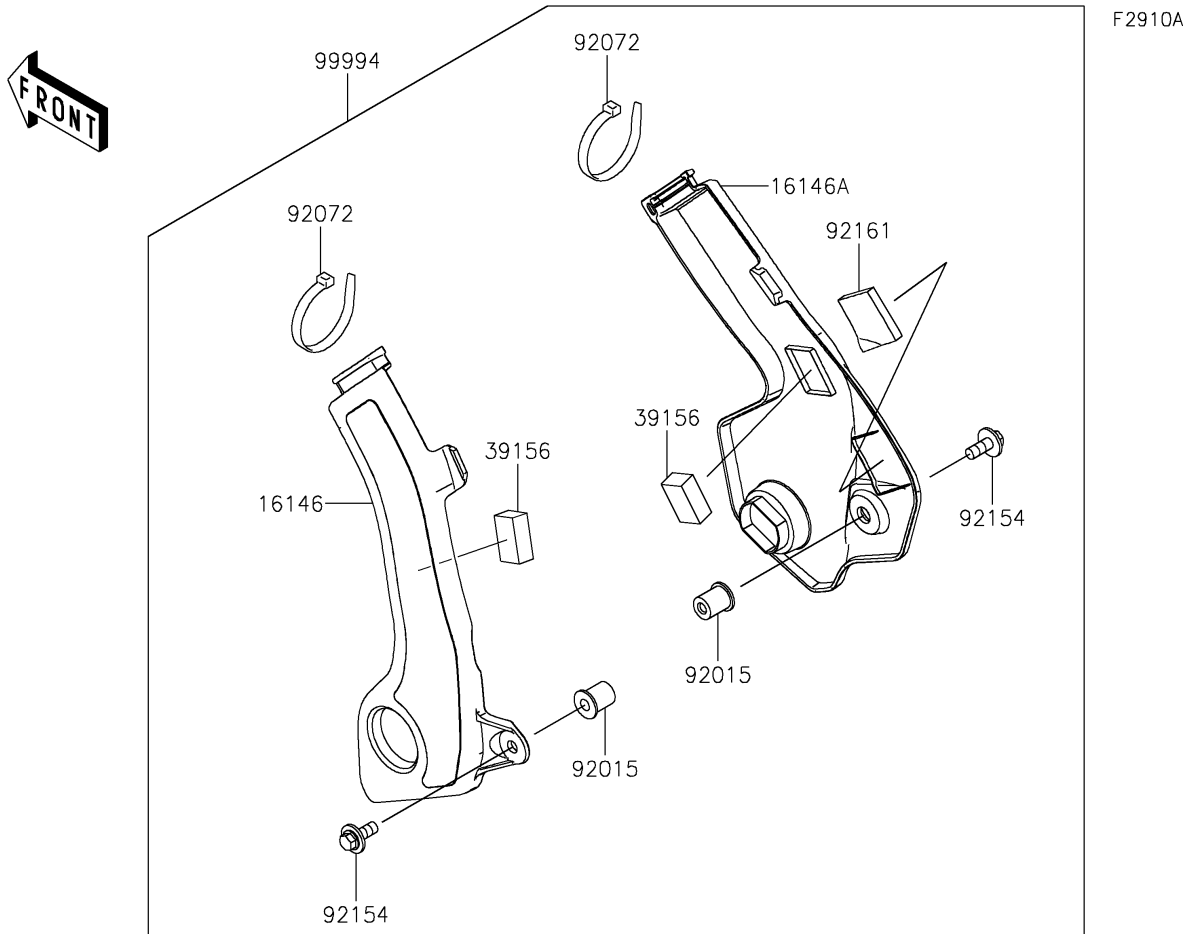

2025 KLX230R S

PARTS DIAGRAM

Accessory(Frame Cover)

2025 KLX230R S

PARTS LIST

Accessory(Frame Cover)

ITEM NAME	PART NUMBER	QUANTITY
COVER (Ref # 14093)	14093-1563	1
COVER-ASSY,FRAME,LH (Ref # 16146)	16146-0867	1
COVER-ASSY,FRAME,RH (Ref # 16146A)	16146-0868	1
PAD,15X25X10 (Ref # 39156)	39156-2489	2
NUT (Ref # 92015)	92015-1700	2
BAND,L=202 (Ref # 92072)	92072-1195	2
COLLAR (Ref # 92152)	92152-3859	2
BOLT,FLANGED-SMALL,6X16 (Ref # 92154)	92154-1183	2
BOLT,FLANGED,6X9 (Ref # 92154A)	92154-7285	1
DAMPER (Ref # 92161)	92161-1591	1
COVER-FRAME (Ref # 99994)	99994-1466	1
SKID PLATE (Ref # 99994A)	99994-2020	1
BOLT-FLANGED-SMALL,8X25 (Ref # 132)	132BA0825	2