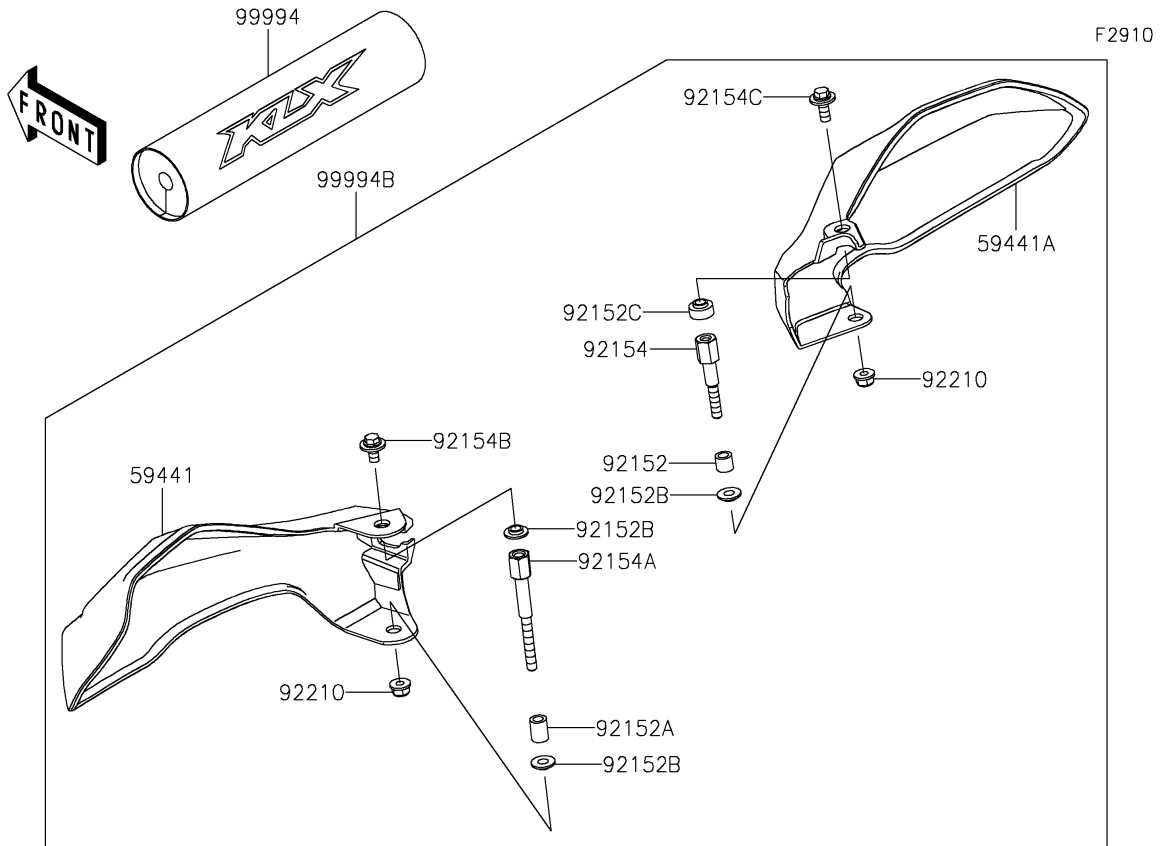

2026 KLX[®] 230R S

PARTS DIAGRAM

Accessory(Handle)

2026 KLX[®] 230R S

PARTS LIST

Accessory(Handle)

ITEM NAME

PART NUMBER

QUANTITY
