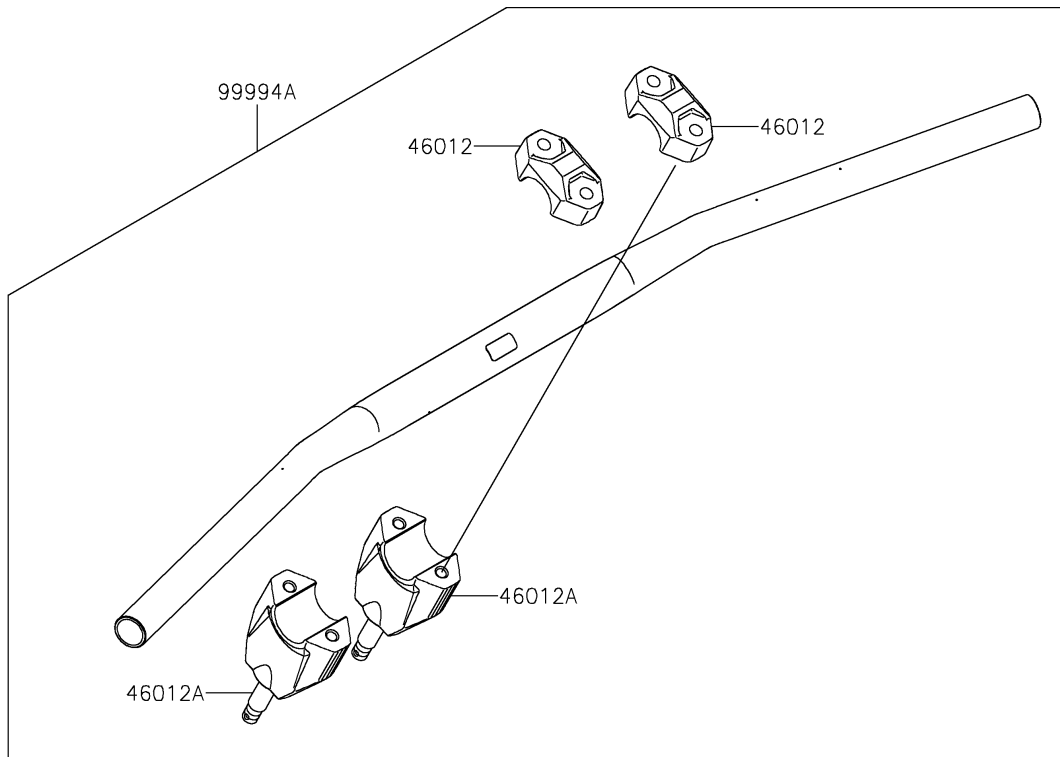

2026 KLX230R S

PARTS DIAGRAM

Accessory(Handle)

2026 KLX230R S

PARTS LIST

Accessory(Handle)

ITEM NAME	PART NUMBER	QUANTITY
HOLDER-HANDLE,UPP,P.SILVER (Ref # 46012)	46012-0359-458	2
HOLDER-HANDLE,LWR,P.SILVER (Ref # 46012A)	46012-0360-458	2
COVER-HANDLE,LH,EBONY (Ref # 59441)	59441-0045-6C	1
COVER-HANDLE,RH,EBONY (Ref # 59441A)	59441-0046-6C	1
COLLAR,6.5X10.5X9.3 (Ref # 92152)	92152-1992	1
COLLAR,6.5X10.5X14 (Ref # 92152A)	92152-2302	1
COLLAR,6.5X15X3.4 (Ref # 92152B)	92152-2314	3
COLLAR (Ref # 92152C)	92152-2592	1
BOLT (Ref # 92154)	92154-1670	1
BOLT (Ref # 92154A)	92154-2359	1
BOLT,6X12 (Ref # 92154B)	92154-7271	1
BOLT,FLANGED,6X16 (Ref # 92154C)	92154-7288	1
NUT,LOCK,FLANGED,6MM (Ref # 92210)	92210-1992	2
HANDLE-BAR PAD (Ref # 99994)	99994-1274	1
FAT TYPE HANDLE BAR,P.SILVER (Ref # 99994A)	99994-1508-458	1
HAND COVER,EBONY (Ref # 99994B)	99994-2073-6C	1