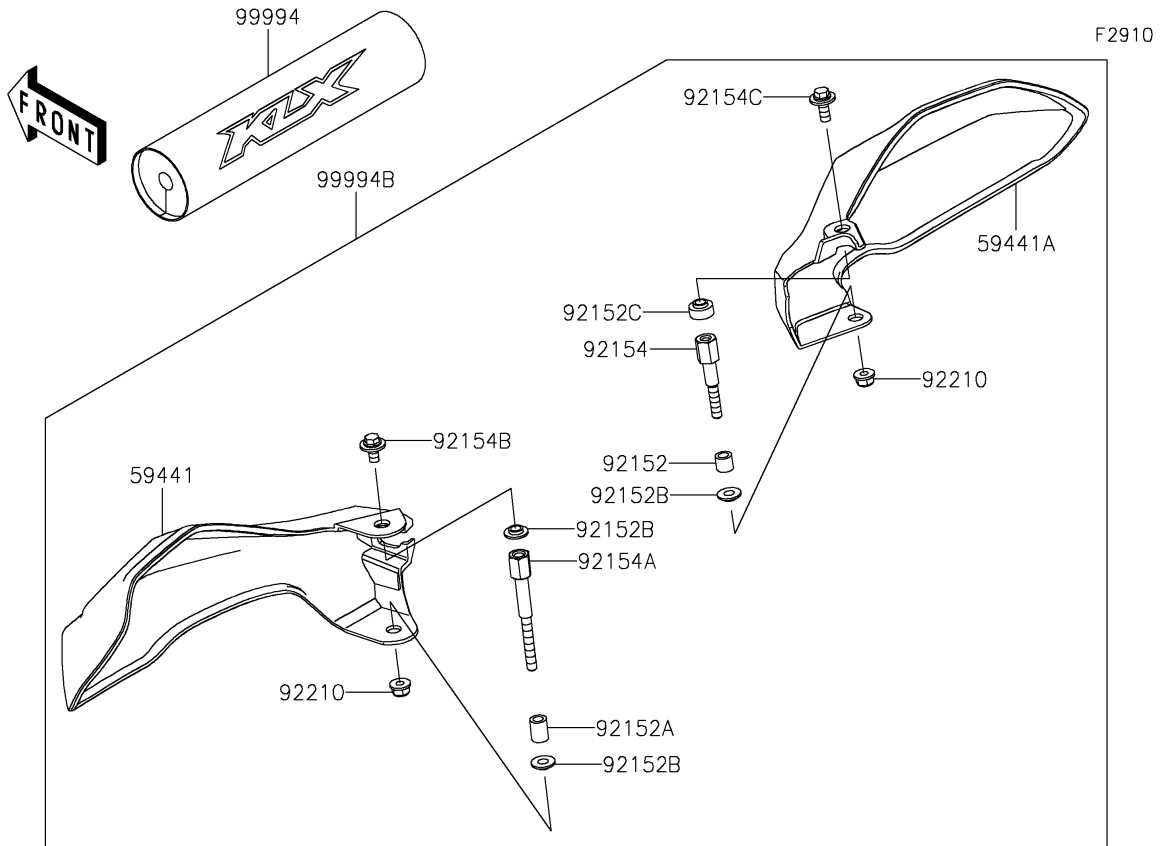

2026 KLX230R S

PARTS DIAGRAM

Accessory(Handle)

2026 KLX230R S

PARTS LIST

Accessory(Handle)

ITEM NAME	PART NUMBER	QUANTITY
HOLDER-HANDLE,UPP,P.SILVER (Ref # 46012)	46012-0359-458	2
HOLDER-HANDLE,LWR,P.SILVER (Ref # 46012A)	46012-0360-458	2
COVER-HANDLE,LH,EBONY (Ref # 59441)	59441-0045-6C	1
COVER-HANDLE,RH,EBONY (Ref # 59441A)	59441-0046-6C	1
COLLAR,6.5X10.5X9.3 (Ref # 92152)	92152-1992	1
COLLAR,6.5X10.5X14 (Ref # 92152A)	92152-2302	1
COLLAR,6.5X15X3.4 (Ref # 92152B)	92152-2314	3
COLLAR (Ref # 92152C)	92152-2592	1
BOLT (Ref # 92154)	92154-1670	1
BOLT (Ref # 92154A)	92154-2359	1
BOLT,6X12 (Ref # 92154B)	92154-7271	1
BOLT,FLANGED,6X16 (Ref # 92154C)	92154-7288	1
NUT,LOCK,FLANGED,6MM (Ref # 92210)	92210-1992	2
HANDLE-BAR PAD (Ref # 99994)	99994-1274	1
FAT TYPE HANDLE BAR,P.SILVER (Ref # 99994A)	99994-1508-458	1
HAND COVER,EBONY (Ref # 99994B)	99994-2073-6C	1