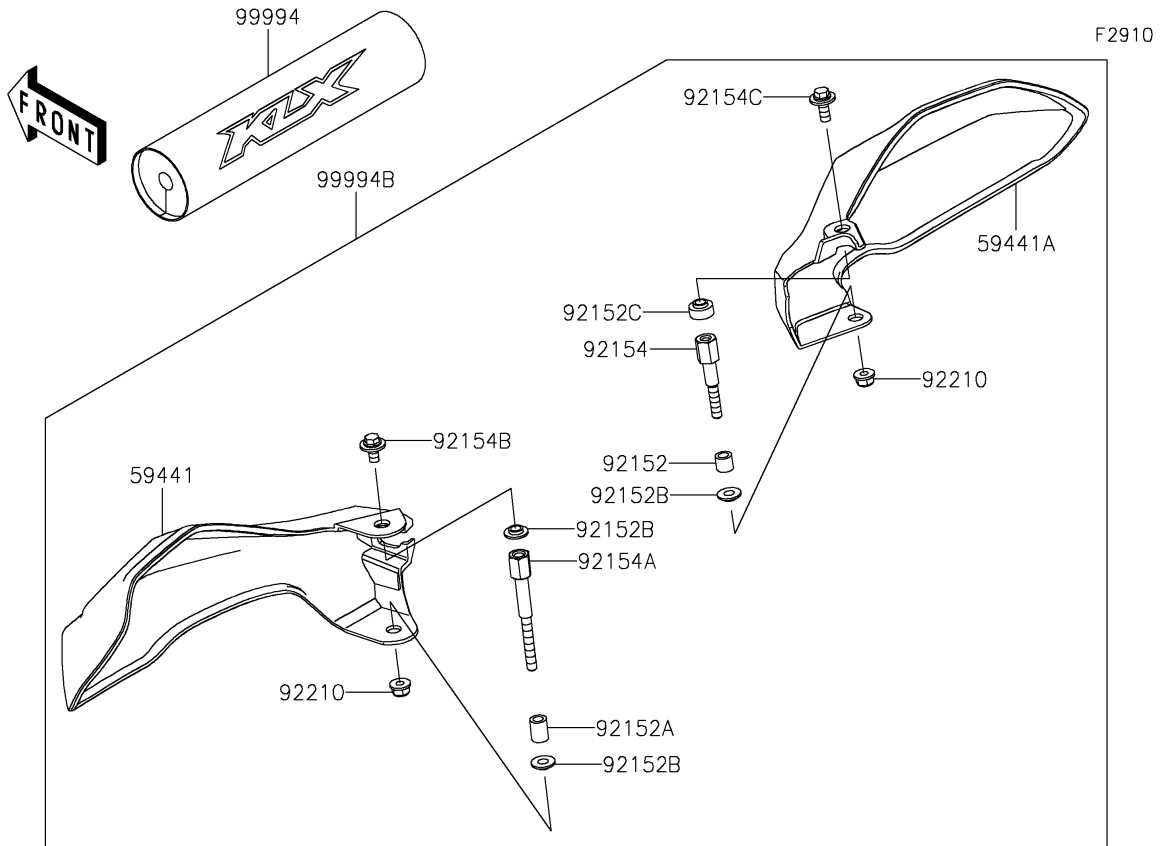

2025 KLX230R S

PARTS DIAGRAM

Accessory(Handle)

2025 KLX230R S

PARTS LIST

Accessory(Handle)

ITEM NAME	PART NUMBER	QUANTITY
HOLDER-HANDLE,UPP,P.SILVER (Ref # 46012)	46012-0359-458	2
HOLDER-HANDLE,LWR,P.SILVER (Ref # 46012A)	46012-0360-458	2
COVER-HANDLE,LH,EBONY (Ref # 59441)	59441-0045-6C	1
COVER-HANDLE,RH,EBONY (Ref # 59441A)	59441-0046-6C	1
COLLAR,6.5X10.5X9.3 (Ref # 92152)	92152-1992	1
COLLAR,6.5X10.5X14 (Ref # 92152A)	92152-2302	1
COLLAR,6.5X15X3.4 (Ref # 92152B)	92152-2314	3
COLLAR (Ref # 92152C)	92152-2592	1
BOLT (Ref # 92154)	92154-1670	1
BOLT (Ref # 92154A)	92154-2359	1
BOLT,6X12 (Ref # 92154B)	92154-7271	1
BOLT,FLANGED,6X16 (Ref # 92154C)	92154-7288	1
NUT,LOCK,FLANGED,6MM (Ref # 92210)	92210-1992	2
HANDLE-BAR PAD (Ref # 99994)	99994-1274	1
FAT TYPE HANDLE BAR,P.SILVER (Ref # 99994A)	99994-1508-458	1
HAND COVER,EBONY (Ref # 99994B)	99994-2073-6C	1