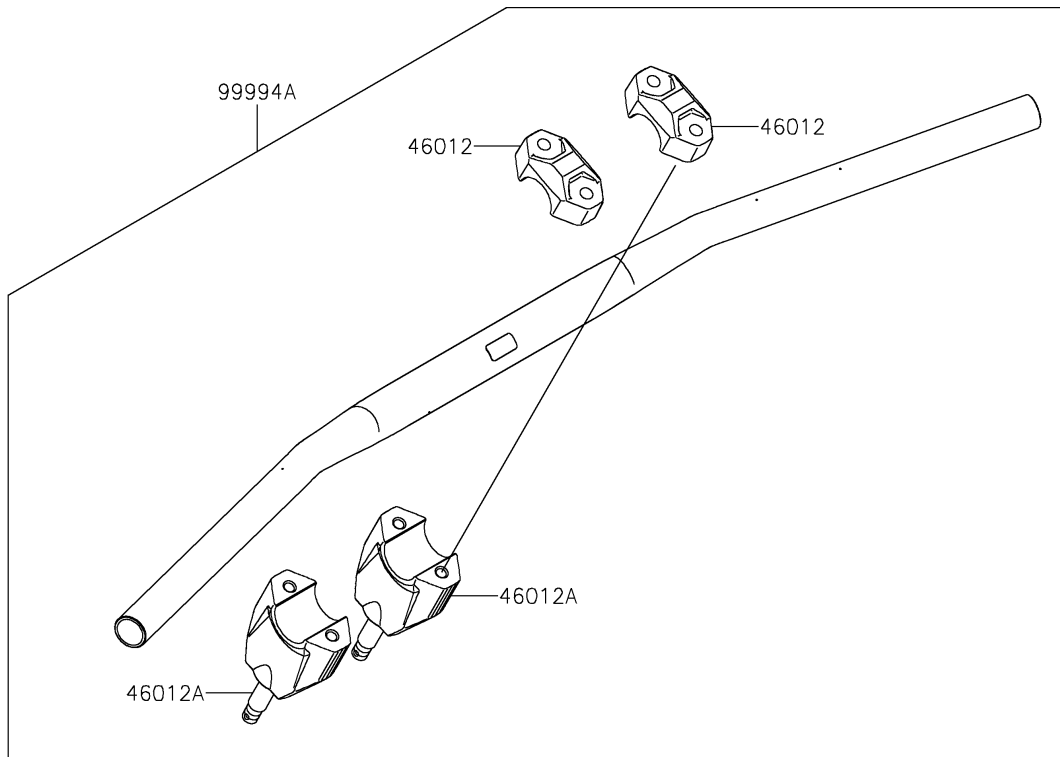

2025 KLX230R S

PARTS DIAGRAM

Accessory(Handle)

2025 KLX230R S

PARTS LIST

Accessory(Handle)

ITEM NAME	PART NUMBER	QUANTITY
HOLDER-HANDLE,UPP,P.SILVER (Ref # 46012)	46012-0359-458	2
HOLDER-HANDLE,LWR,P.SILVER (Ref # 46012A)	46012-0360-458	2
COVER-HANDLE,LH,EBONY (Ref # 59441)	59441-0045-6C	1
COVER-HANDLE,RH,EBONY (Ref # 59441A)	59441-0046-6C	1
COLLAR,6.5X10.5X9.3 (Ref # 92152)	92152-1992	1
COLLAR,6.5X10.5X14 (Ref # 92152A)	92152-2302	1
COLLAR,6.5X15X3.4 (Ref # 92152B)	92152-2314	3
COLLAR (Ref # 92152C)	92152-2592	1
BOLT (Ref # 92154)	92154-1670	1
BOLT (Ref # 92154A)	92154-2359	1
BOLT,6X12 (Ref # 92154B)	92154-7271	1
BOLT,FLANGED,6X16 (Ref # 92154C)	92154-7288	1
NUT,LOCK,FLANGED,6MM (Ref # 92210)	92210-1992	2
HANDLE-BAR PAD (Ref # 99994)	99994-1274	1
FAT TYPE HANDLE BAR,P.SILVER (Ref # 99994A)	99994-1508-458	1
HAND COVER,EBONY (Ref # 99994B)	99994-2073-6C	1