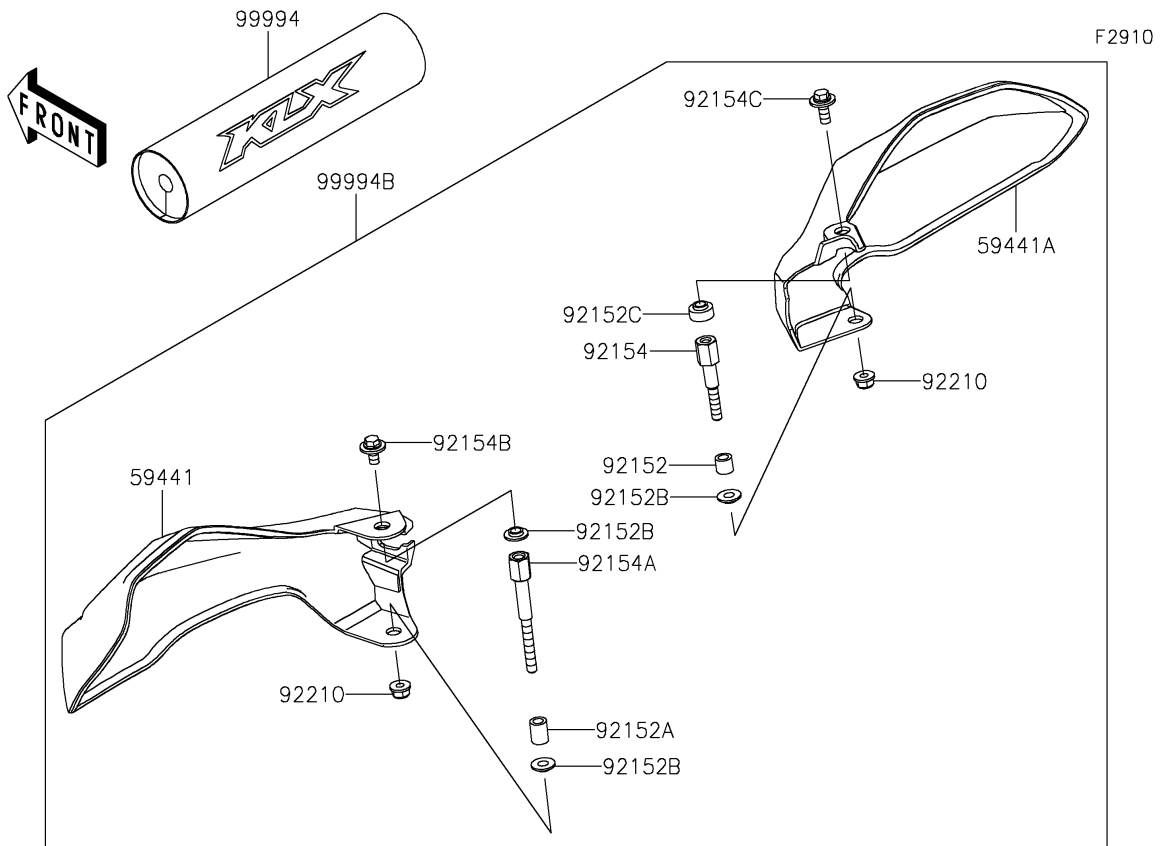

2025 KLX[®] 230R S

PARTS DIAGRAM

Accessory(Handle)

2025 KLX[®] 230R S

PARTS LIST

Accessory(Handle)

ITEM NAME	PART NUMBER	QUANTITY
HOLDER-HANDLE,UPP,P.SILVER (Ref # 46012)	46012-0359-458	2
HOLDER-HANDLE,LWR,P.SILVER (Ref # 46012A)	46012-0360-458	2
COVER-HANDLE,LH,EBONY (Ref # 59441)	59441-0045-6C	1
COVER-HANDLE,RH,EBONY (Ref # 59441A)	59441-0046-6C	1
COLLAR,6.5X10.5X9.3 (Ref # 92152)	92152-1992	1
COLLAR,6.5X10.5X14 (Ref # 92152A)	92152-2302	1
COLLAR,6.5X15X3.4 (Ref # 92152B)	92152-2314	3
COLLAR (Ref # 92152C)	92152-2592	1
BOLT (Ref # 92154)	92154-1670	1
BOLT (Ref # 92154A)	92154-2359	1
BOLT,6X12 (Ref # 92154B)	92154-7271	1
BOLT,FLANGED,6X16 (Ref # 92154C)	92154-7288	1
NUT,LOCK,FLANGED,6MM (Ref # 92210)	92210-1992	2
HANDLE-BAR PAD (Ref # 99994)	99994-1274	1
FAT TYPE HANDLE BAR,P.SILVER (Ref # 99994A)	99994-1508-458	1
HAND COVER,EBONY (Ref # 99994B)	99994-2073-6C	1