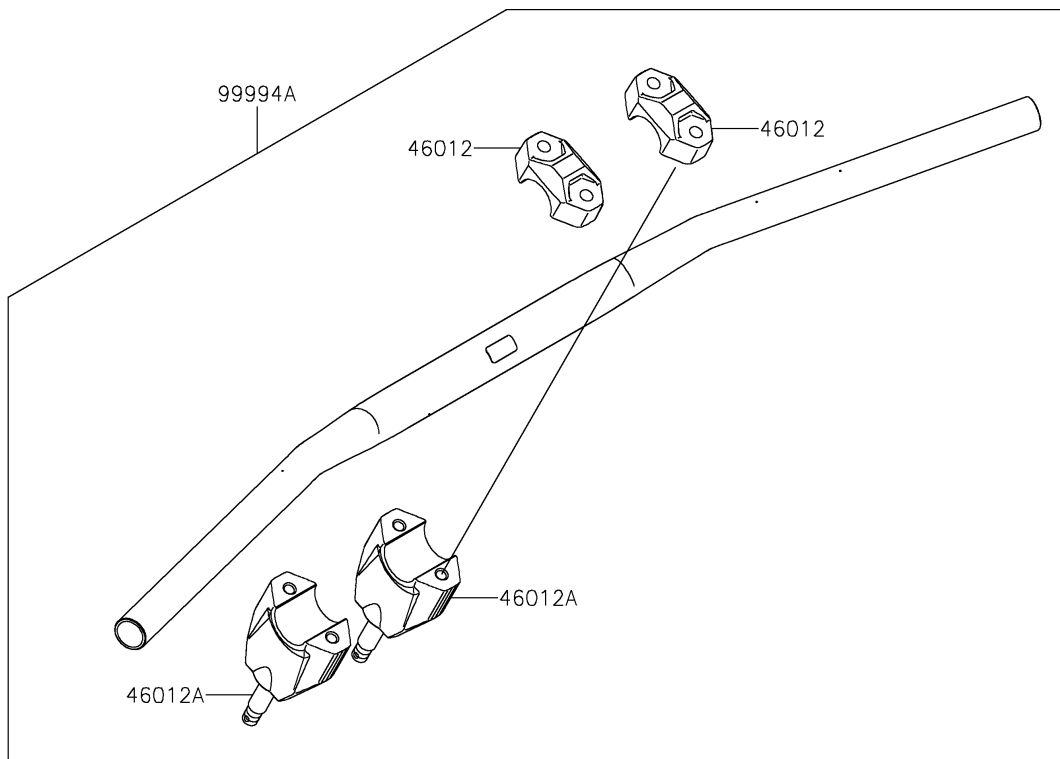

2025 KLX[®] 230R S

PARTS DIAGRAM

Accessory(Handle)

2025 KLX[®] 230R S

PARTS LIST

Accessory(Handle)

ITEM NAME	PART NUMBER	QUANTITY
HOLDER-HANDLE,UPP,P.SILVER (Ref # 46012)	46012-0359-458	2
HOLDER-HANDLE,LWR,P.SILVER (Ref # 46012A)	46012-0360-458	2
COVER-HANDLE,LH,EBONY (Ref # 59441)	59441-0045-6C	1
COVER-HANDLE,RH,EBONY (Ref # 59441A)	59441-0046-6C	1
COLLAR,6.5X10.5X9.3 (Ref # 92152)	92152-1992	1
COLLAR,6.5X10.5X14 (Ref # 92152A)	92152-2302	1
COLLAR,6.5X15X3.4 (Ref # 92152B)	92152-2314	3
COLLAR (Ref # 92152C)	92152-2592	1
BOLT (Ref # 92154)	92154-1670	1
BOLT (Ref # 92154A)	92154-2359	1
BOLT,6X12 (Ref # 92154B)	92154-7271	1
BOLT,FLANGED,6X16 (Ref # 92154C)	92154-7288	1
NUT,LOCK,FLANGED,6MM (Ref # 92210)	92210-1992	2
HANDLE-BAR PAD (Ref # 99994)	99994-1274	1
FAT TYPE HANDLE BAR,P.SILVER (Ref # 99994A)	99994-1508-458	1
HAND COVER,EBONY (Ref # 99994B)	99994-2073-6C	1