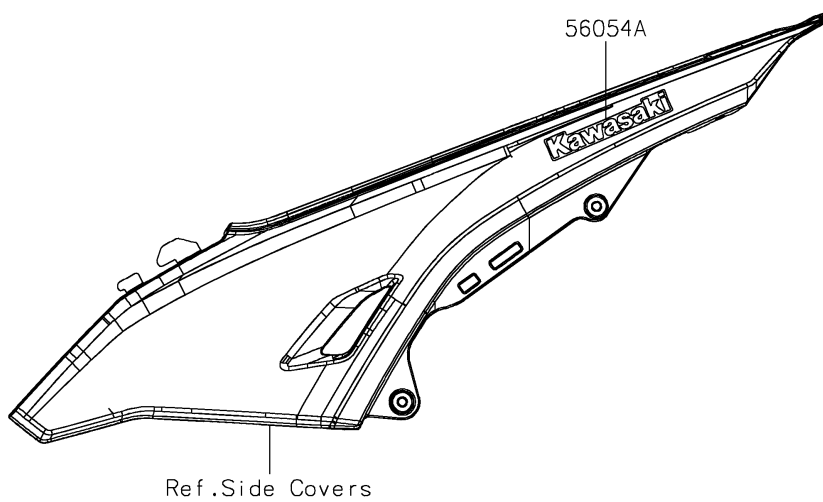

2026 KLX[®] 230R S

PARTS DIAGRAM

Decals(Green)(PTFNN-PVFNL)

F2861C

2026 KLX[®] 230R S

PARTS LIST

Decals(Green)(PTFNN-PVFNL)

ITEM NAME

PART NUMBER

QUANTITY
