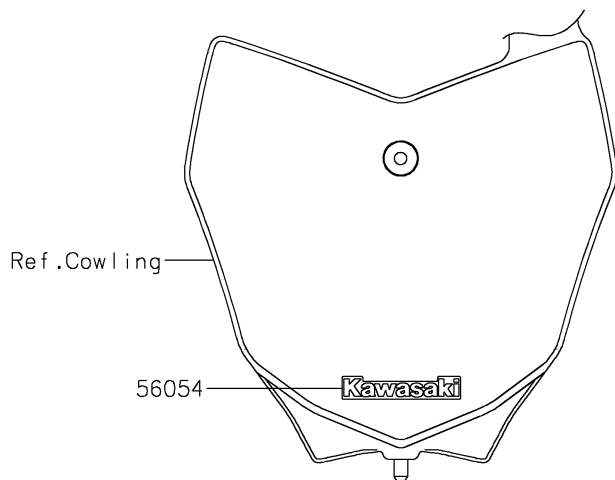

2026 KLX[®] 230R S

PARTS DIAGRAM

Decals(Green)(PTFNN-PVFNL)

F2861C

2026 KLX[®] 230R S

PARTS LIST

Decals(Green)(PTFNN-PVFNL)

ITEM NAME

PART NUMBER

QUANTITY
