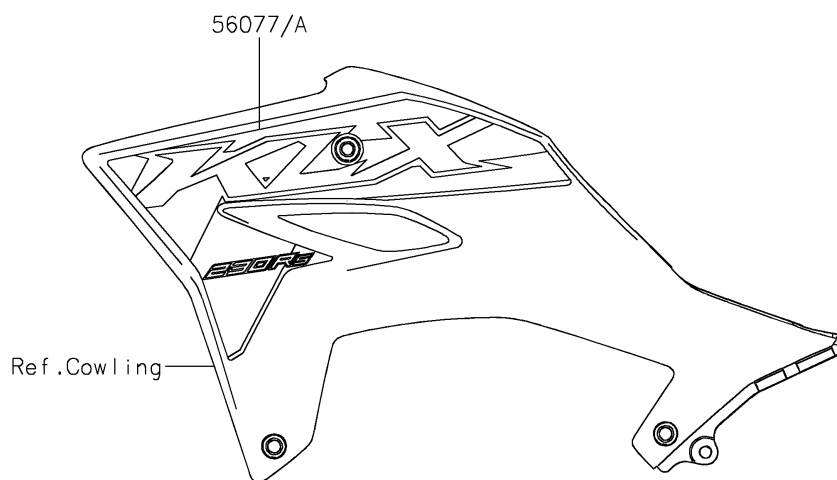

2026 KLX[®] 230R S

PARTS DIAGRAM

Decals(Green)(PTFNN-PVFNL)

F2861C

2026 KLX[®] 230R S

PARTS LIST

Decals(Green)(PTFNN-PVFNL)

ITEM NAME

PART NUMBER

QUANTITY
