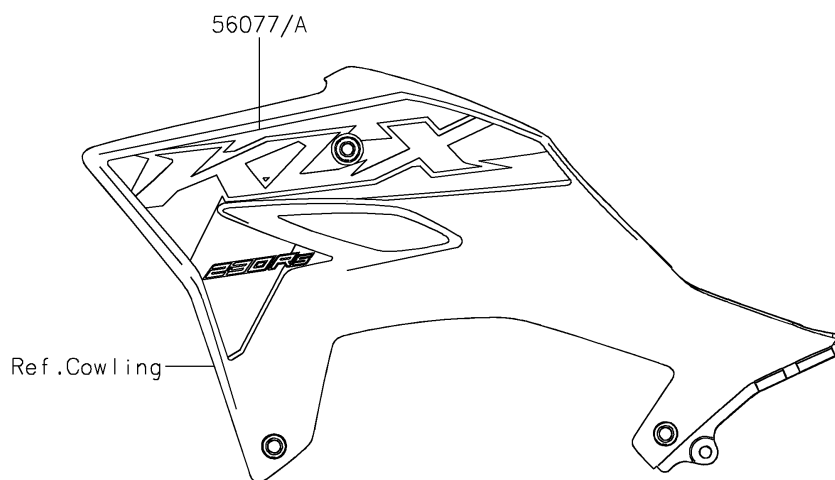

2026 KLX230R S

PARTS DIAGRAM

Decals(Green)(PTFNN-PVFNL)

F2861C

2026 KLX230R S

PARTS LIST

Decals(Green)(PTFNN-PVFNL)

ITEM NAME	PART NUMBER	QUANTITY
MARK,KAWASAKI (Ref # 56054)	56054-3938	1
MARK,SIDE COVER,KAWASAKI (Ref # 56054A)	56054-4004	2
PATTERN,SHROUD,LH (Ref # 56077)	56077-3815	1
PATTERN,SHROUD,RH (Ref # 56077A)	56077-3816	1