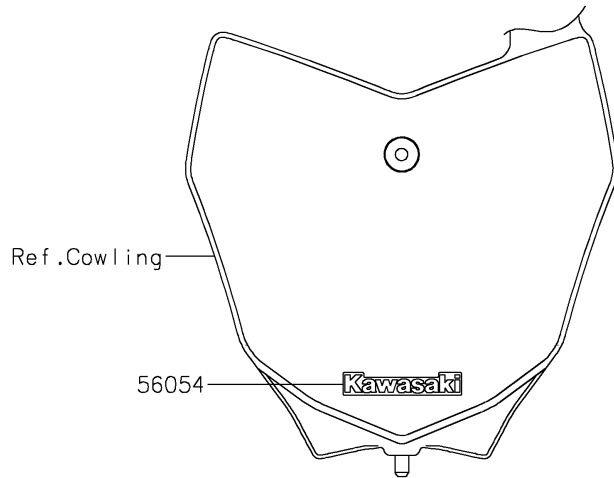

2026 KLX230R S

PARTS DIAGRAM

Decals(Green)(PTFNN-PVFNL)

F2861C

2026 KLX230R S

PARTS LIST

Decals(Green)(PTFNN-PVFNL)

ITEM NAME	PART NUMBER	QUANTITY
MARK,KAWASAKI (Ref # 56054)	56054-3938	1
MARK,SIDE COVER,KAWASAKI (Ref # 56054A)	56054-4004	2
PATTERN,SHROUD,LH (Ref # 56077)	56077-3815	1
PATTERN,SHROUD,RH (Ref # 56077A)	56077-3816	1