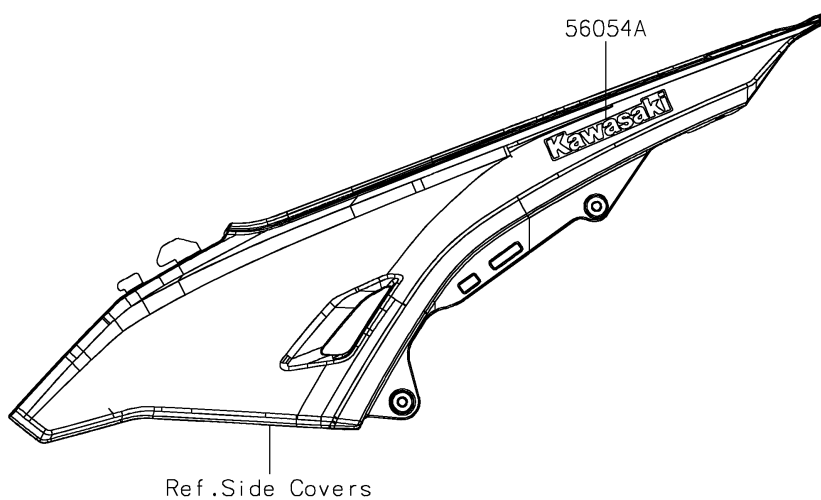

2026 KLX230R S

PARTS DIAGRAM

Decals(Green)(PTFNN-PVFNL)

F2861C

2026 KLX230R S

PARTS LIST

Decals(Green)(PTFNN-PVFNL)

ITEM NAME	PART NUMBER	QUANTITY
MARK,KAWASAKI (Ref # 56054)	56054-3938	1
MARK,SIDE COVER,KAWASAKI (Ref # 56054A)	56054-4004	2
PATTERN,SHROUD,LH (Ref # 56077)	56077-3815	1
PATTERN,SHROUD,RH (Ref # 56077A)	56077-3816	1