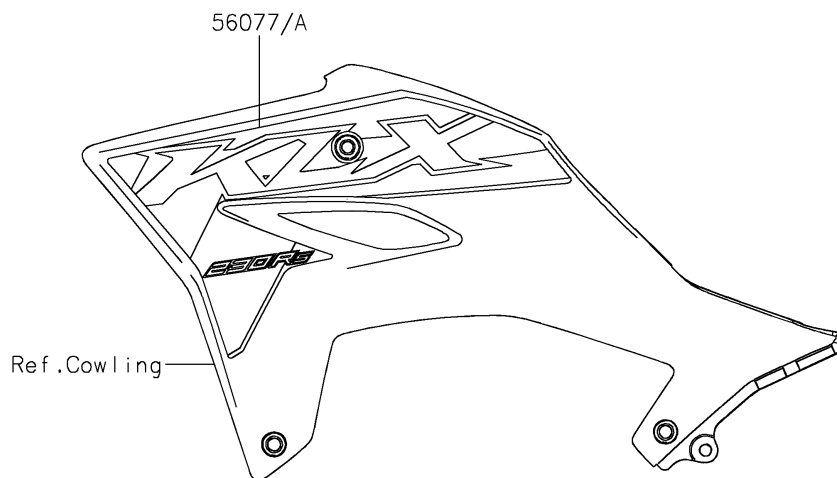

2026 KLX[®] 230R S

PARTS DIAGRAM

Decals(Green)(PTFNN-PVFNL)

F2861C

2026 KLX[®] 230R S

PARTS LIST

Decals(Green)(PTFNN-PVFNL)

ITEM NAME	PART NUMBER	QUANTITY
MARK,KAWASAKI (Ref # 56054)	56054-3938	1
MARK,SIDE COVER,KAWASAKI (Ref # 56054A)	56054-4004	2
PATTERN,SHROUD,LH (Ref # 56077)	56077-3815	1
PATTERN,SHROUD,RH (Ref # 56077A)	56077-3816	1