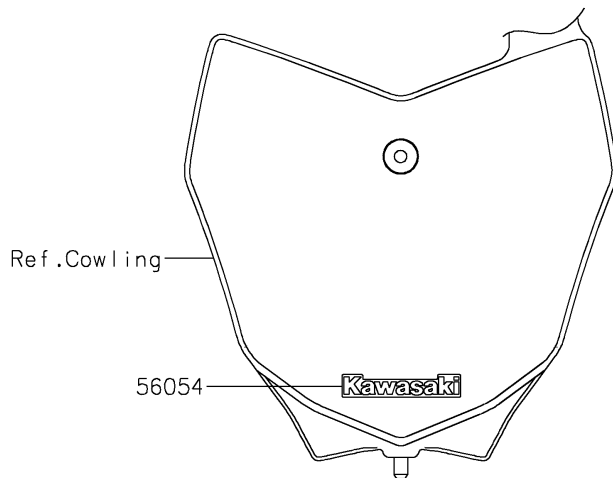

2026 KLX[®] 230R S

PARTS DIAGRAM

Decals(Green)(PTFNN-PVFNL)

F2861C

2026 KLX[®] 230R S

PARTS LIST

Decals(Green)(PTFNN-PVFNL)

ITEM NAME	PART NUMBER	QUANTITY
MARK,KAWASAKI (Ref # 56054)	56054-3938	1
MARK,SIDE COVER,KAWASAKI (Ref # 56054A)	56054-4004	2
PATTERN,SHROUD,LH (Ref # 56077)	56077-3815	1
PATTERN,SHROUD,RH (Ref # 56077A)	56077-3816	1