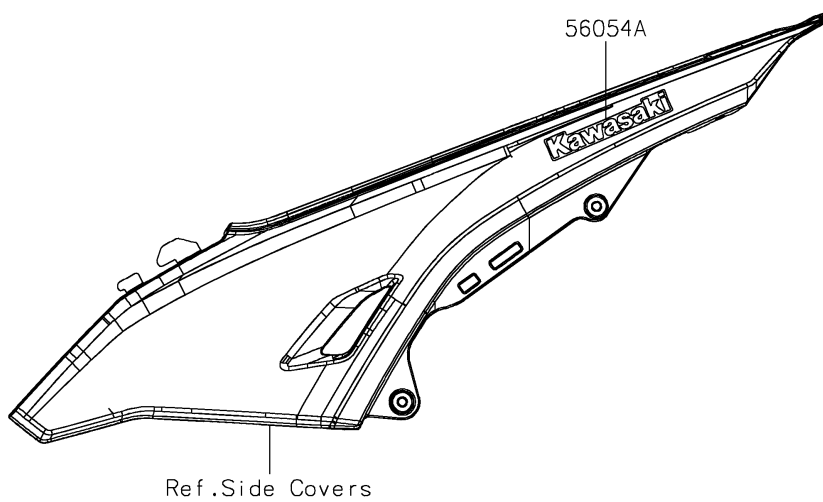

2026 KLX[®] 230R S

PARTS DIAGRAM

Decals(Green)(PTFNN-PVFNL)

F2861C

2026 KLX[®] 230R S

PARTS LIST

Decals(Green)(PTFNN-PVFNL)

ITEM NAME	PART NUMBER	QUANTITY
MARK,KAWASAKI (Ref # 56054)	56054-3938	1
MARK,SIDE COVER,KAWASAKI (Ref # 56054A)	56054-4004	2
PATTERN,SHROUD,LH (Ref # 56077)	56077-3815	1
PATTERN,SHROUD,RH (Ref # 56077A)	56077-3816	1