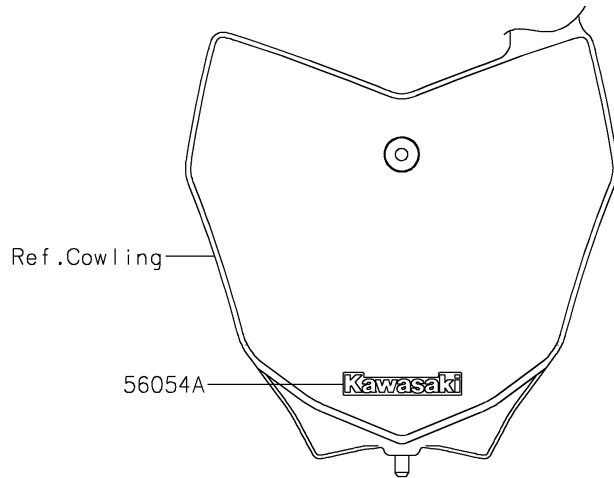

2026 KLX[®] 230R S

PARTS DIAGRAM

Decals(White)(PTFNN-PVFNL)

F2861B

2026 KLX[®] 230R S

PARTS LIST

Decals(White)(PTFNN-PVFNL)

ITEM NAME

PART NUMBER

QUANTITY
