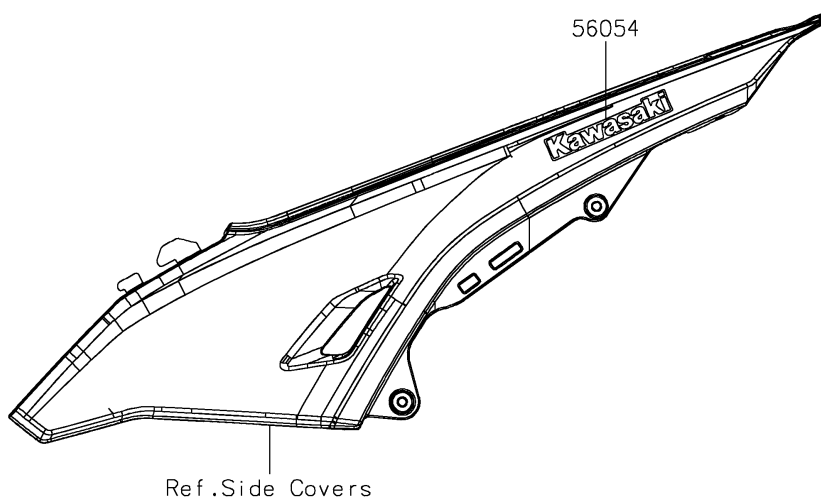

2026 KLX[®] 230R S

PARTS DIAGRAM

Decals(White)(PTFNN-PVFNL)

F2861B

2026 KLX[®] 230R S

PARTS LIST

Decals(White)(PTFNN-PVFNL)

ITEM NAME

PART NUMBER

QUANTITY
