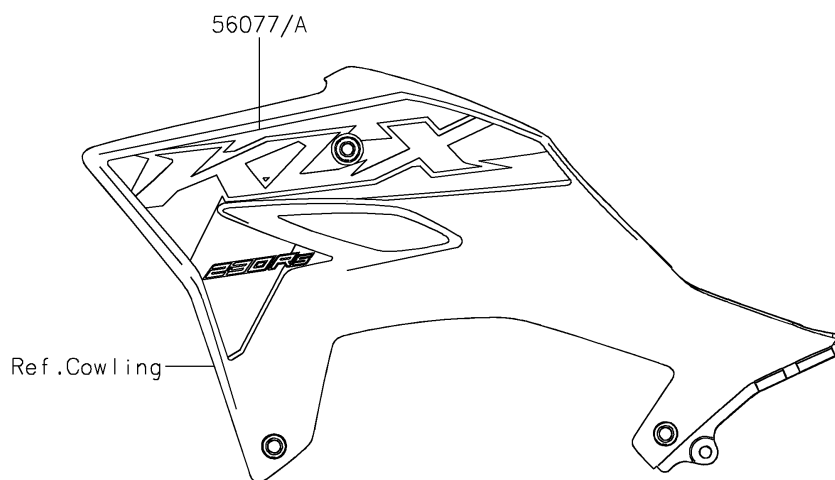

2026 KLX[®] 230R S

PARTS DIAGRAM

Decals(White)(PTFNN-PVFNL)

F2861B

2026 KLX[®] 230R S

PARTS LIST

Decals(White)(PTFNN-PVFNL)

ITEM NAME

PART NUMBER

QUANTITY
