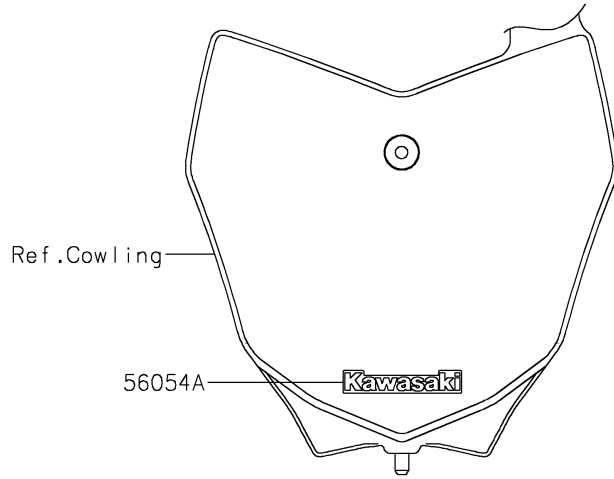

2026 KLX230R S

PARTS DIAGRAM

Decals(White)(PTFNN-PVFNL)

F2861B

2026 KLX230R S

PARTS LIST

Decals(White)(PTFNN-PVFNL)

ITEM NAME	PART NUMBER	QUANTITY
MARK,SIDE COVER,KAWASAKI (Ref # 56054)	56054-2602	2
MARK,KAWASAKI (Ref # 56054A)	56054-2924	1
PATTERN,SHROUD,LH (Ref # 56077)	56077-3817	1
PATTERN,SHROUD,RH (Ref # 56077A)	56077-3818	1