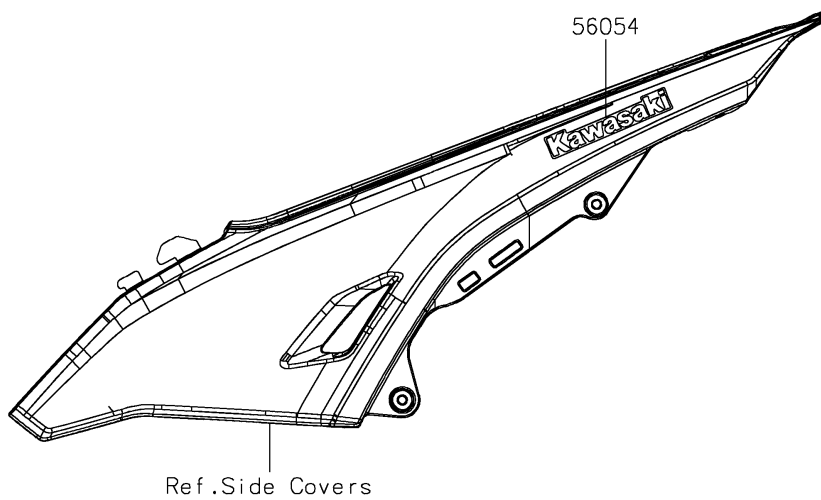

2026 KLX230R S

PARTS DIAGRAM

Decals(White)(PTFNN-PVFNL)

F2861B

2026 KLX230R S

PARTS LIST

Decals(White)(PTFNN-PVFNL)

ITEM NAME	PART NUMBER	QUANTITY
MARK,SIDE COVER,KAWASAKI (Ref # 56054)	56054-2602	2
MARK,KAWASAKI (Ref # 56054A)	56054-2924	1
PATTERN,SHROUD,LH (Ref # 56077)	56077-3817	1
PATTERN,SHROUD,RH (Ref # 56077A)	56077-3818	1