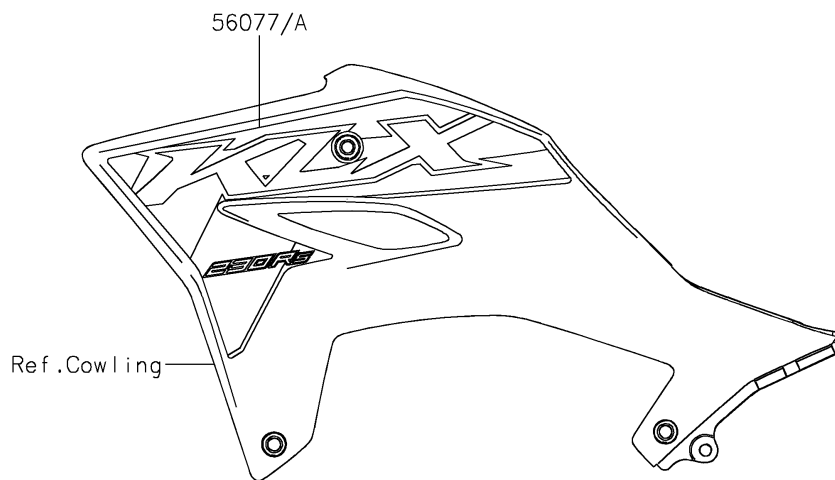

2026 KLX230R S

PARTS DIAGRAM

Decals(White)(PTFNN-PVFNL)

F2861B

2026 KLX230R S

PARTS LIST

Decals(White)(PTFNN-PVFNL)

ITEM NAME	PART NUMBER	QUANTITY
MARK,SIDE COVER,KAWASAKI (Ref # 56054)	56054-2602	2
MARK,KAWASAKI (Ref # 56054A)	56054-2924	1
PATTERN,SHROUD,LH (Ref # 56077)	56077-3817	1
PATTERN,SHROUD,RH (Ref # 56077A)	56077-3818	1