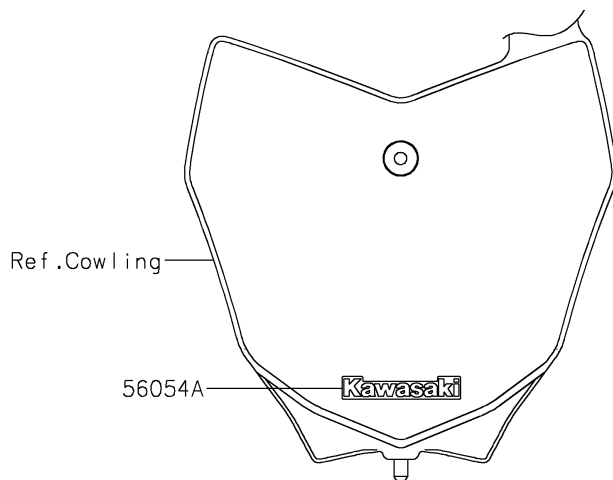

# 2026 KLX<sup>®</sup> 230R S

## PARTS DIAGRAM

Decals(White)(PTFNN-PVFNL)

F2861B

## PARTS LIST

Decals(White)(PTFNN-PVFNL)

ITEM NAME	PART NUMBER	QUANTITY
MARK,SIDE COVER,KAWASAKI (Ref # 56054)	56054-2602	2
MARK,KAWASAKI (Ref # 56054A)	56054-2924	1
PATTERN,SHROUD,LH (Ref # 56077)	56077-3817	1
PATTERN,SHROUD,RH (Ref # 56077A)	56077-3818	1