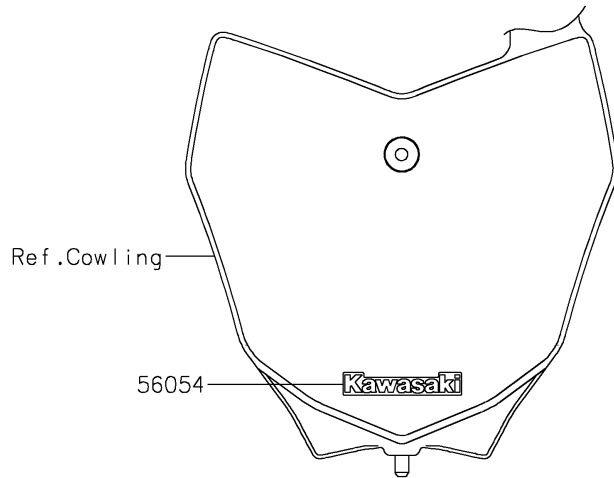

# 2026 KLX<sup>®</sup> 230R S

## PARTS DIAGRAM

Decals(Green)(PSFNN/PSFNL)

F2861A

## PARTS LIST

Decals(Green)(PSFNN/PSFNL)

**ITEM NAME**

**PART NUMBER**

**QUANTITY**

---