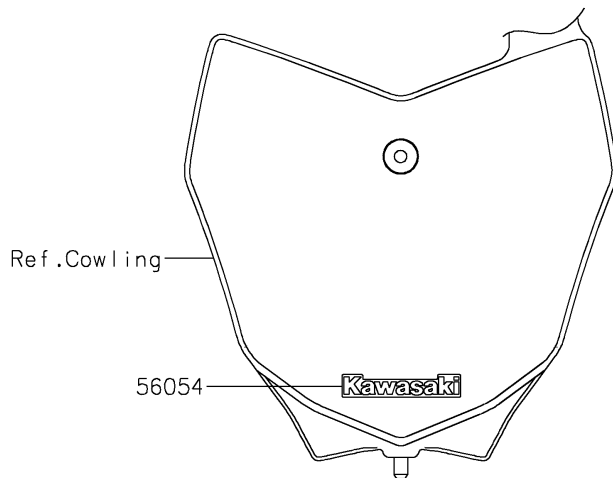

2025 KLX[®] 230R S

PARTS DIAGRAM

Decals(Green)(PSFNN/PSFNL)

F2861A

2025 KLX[®] 230R S

PARTS LIST

Decals(Green)(PSFNN/PSFNL)

ITEM NAME

PART NUMBER

QUANTITY
