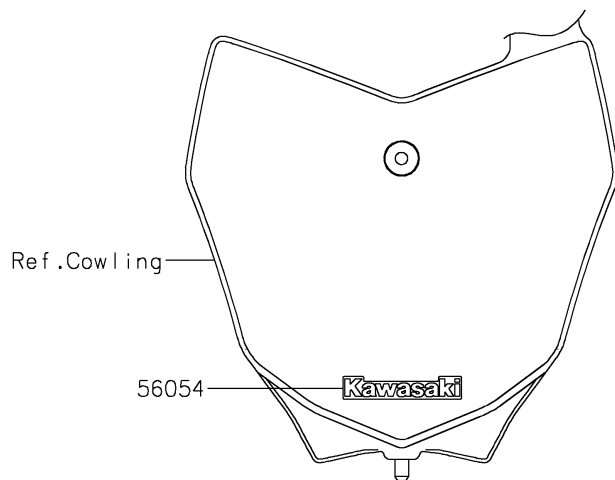

2026 KLX[®] 230R S

PARTS DIAGRAM

Decals(Gray)(PSFNN/PSFNL)

F2861

2026 KLX[®] 230R S

PARTS LIST

Decals(Gray)(PSFNN/PSFNL)

ITEM NAME

PART NUMBER

QUANTITY
