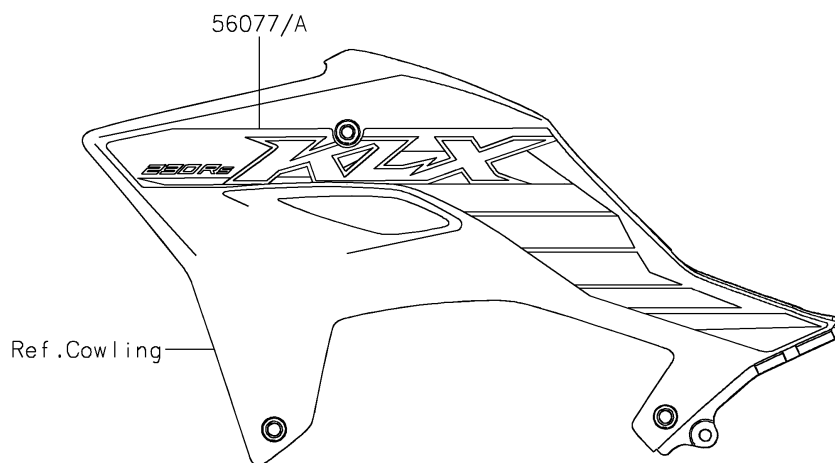

2026 KLX[®] 230R S

PARTS DIAGRAM

Decals(Gray)(PSFNN/PSFNL)

F2861

2026 KLX[®] 230R S

PARTS LIST

Decals(Gray)(PSFNN/PSFNL)

ITEM NAME

PART NUMBER

QUANTITY
