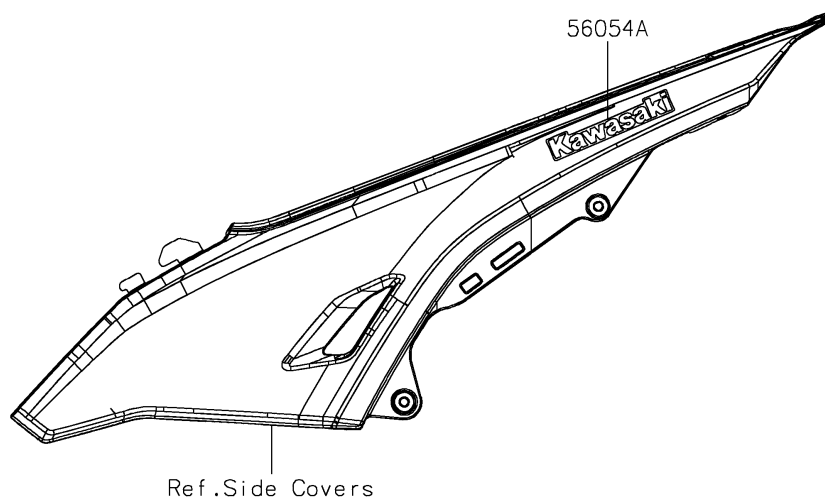

2026 KLX[®] 230R S

PARTS DIAGRAM

Decals(Gray)(PSFNN/PSFNL)

F2861

2026 KLX[®] 230R S

PARTS LIST

Decals(Gray)(PSFNN/PSFNL)

ITEM NAME

PART NUMBER

QUANTITY
