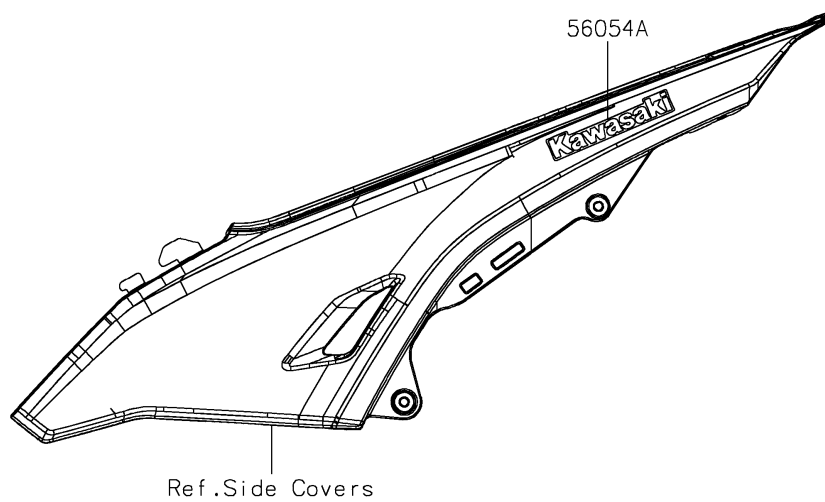

2025 KLX[®] 230R S

PARTS DIAGRAM

Decals(Gray)(PSFNN/PSFNL)

F2861

2025 KLX[®] 230R S

PARTS LIST

Decals(Gray)(PSFNN/PSFNL)

ITEM NAME

PART NUMBER

QUANTITY
