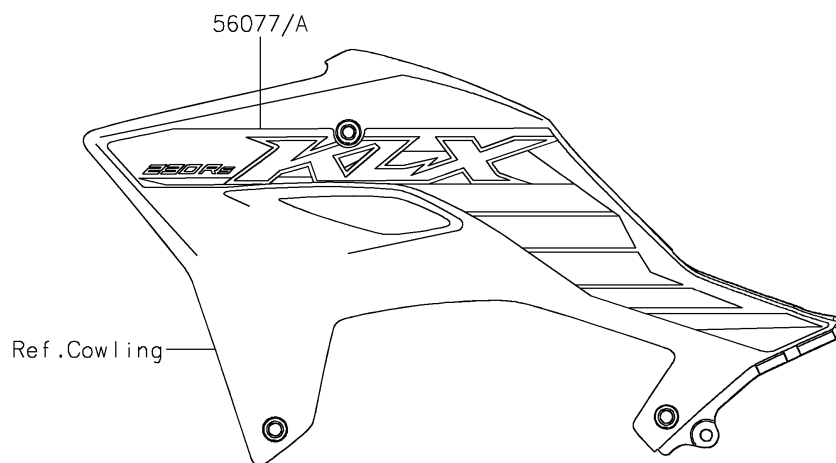

2025 KLX[®] 230R S

PARTS DIAGRAM

Decals(Gray)(PSFNN/PSFNL)

F2861

2025 KLX[®] 230R S

PARTS LIST

Decals(Gray)(PSFNN/PSFNL)

ITEM NAME

PART NUMBER

QUANTITY
