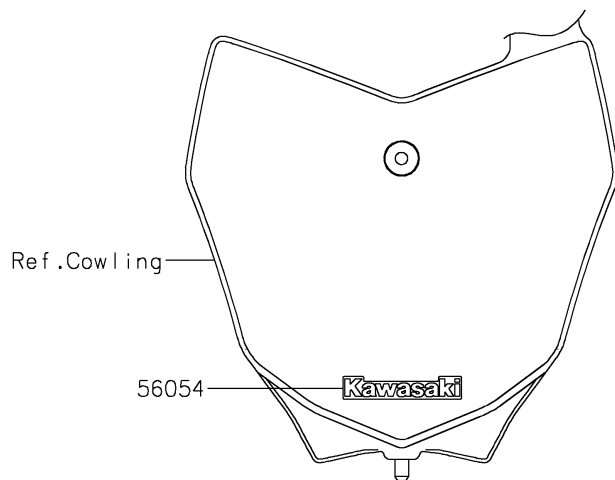

2025 KLX[®] 230R S

PARTS DIAGRAM

Decals(Gray)(PSFNN/PSFNL)

F2861

2025 KLX[®] 230R S

PARTS LIST

Decals(Gray)(PSFNN/PSFNL)

ITEM NAME

PART NUMBER

QUANTITY
