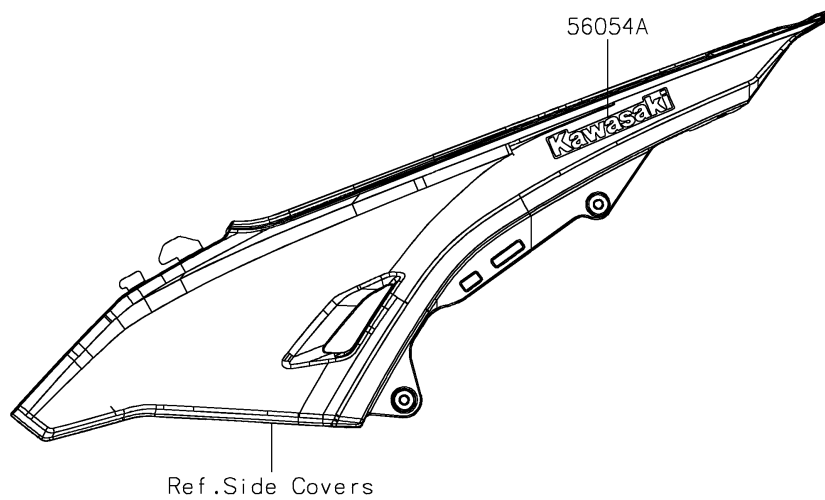

2026 KLX230R S

PARTS DIAGRAM

Decals(Gray)(PSFNN/PSFNL)

Kawasaki

Let the Good Times Roll®

F2861

2026 KLX230R S

PARTS LIST

Decals(Gray)(PSFNN/PSFNL)

ITEM NAME	PART NUMBER	QUANTITY
MARK,KAWASAKI (Ref # 56054)	56054-4009	1
MARK,SIDE COVER,KAWASAKI (Ref # 56054A)	56054-4011	2
PATTERN,SHROUD,LH (Ref # 56077)	56077-2010	1
PATTERN,SHROUD,RH (Ref # 56077A)	56077-2011	1