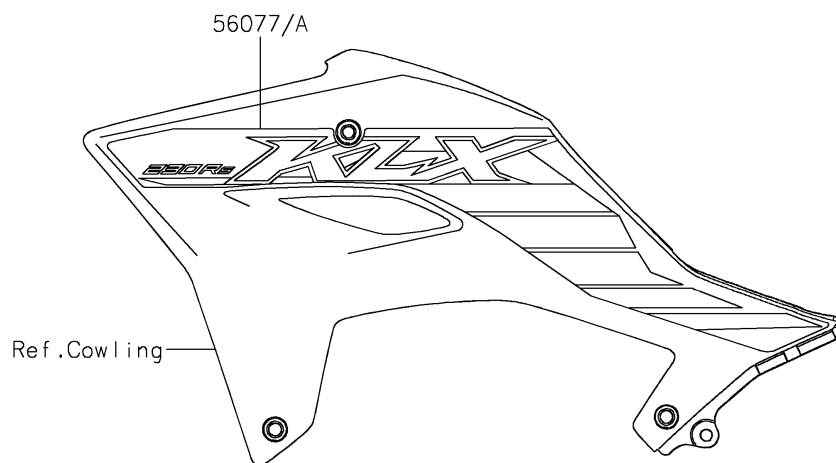

2026 KLX230R S

PARTS DIAGRAM

Decals(Gray)(PSFNN/PSFNL)

Kawasaki

Let the Good Times Roll®

F2861

2026 KLX230R S

PARTS LIST

Decals(Gray)(PSFNN/PSFNL)

ITEM NAME	PART NUMBER	QUANTITY
MARK,KAWASAKI (Ref # 56054)	56054-4009	1
MARK,SIDE COVER,KAWASAKI (Ref # 56054A)	56054-4011	2
PATTERN,SHROUD,LH (Ref # 56077)	56077-2010	1
PATTERN,SHROUD,RH (Ref # 56077A)	56077-2011	1