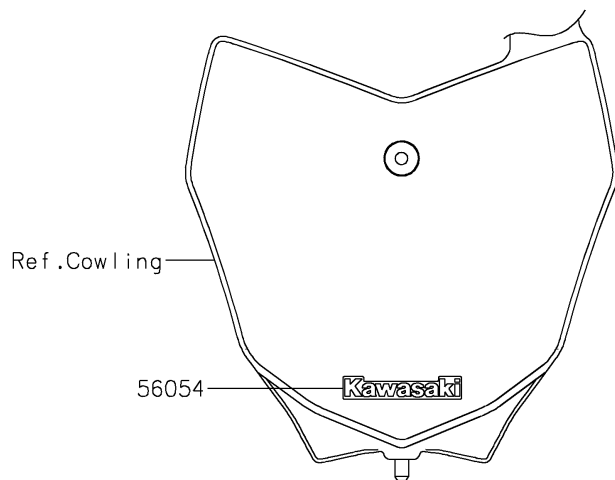

2026 KLX230R S

PARTS DIAGRAM

Decals(Gray)(PSFNN/PSFNL)

Kawasaki

Let the Good Times Roll®

F2861

2026 KLX230R S

PARTS LIST

Decals(Gray)(PSFNN/PSFNL)

ITEM NAME	PART NUMBER	QUANTITY
MARK,KAWASAKI (Ref # 56054)	56054-4009	1
MARK,SIDE COVER,KAWASAKI (Ref # 56054A)	56054-4011	2
PATTERN,SHROUD,LH (Ref # 56077)	56077-2010	1
PATTERN,SHROUD,RH (Ref # 56077A)	56077-2011	1