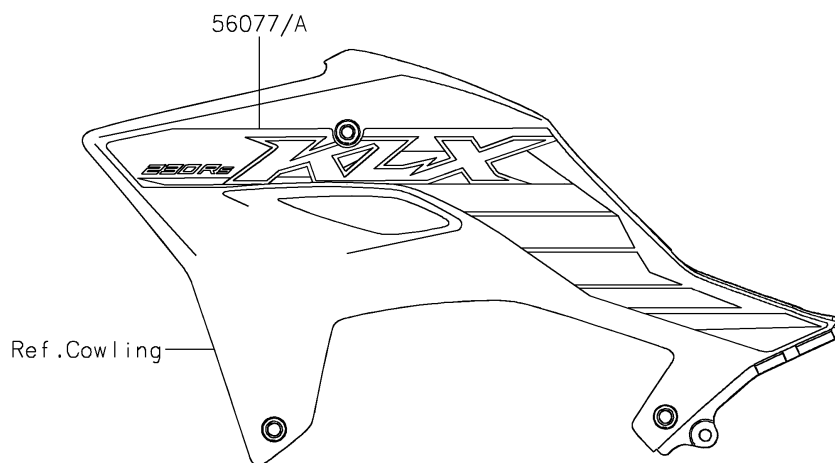

2026 KLX[®] 230R S

PARTS DIAGRAM

Decals(Gray)(PSFNN/PSFNL)

F2861

2026 KLX[®] 230R S

PARTS LIST

Decals(Gray)(PSFNN/PSFNL)

ITEM NAME	PART NUMBER	QUANTITY
MARK,KAWASAKI (Ref # 56054)	56054-4009	1
MARK,SIDE COVER,KAWASAKI (Ref # 56054A)	56054-4011	2
PATTERN,SHROUD,LH (Ref # 56077)	56077-2010	1
PATTERN,SHROUD,RH (Ref # 56077A)	56077-2011	1