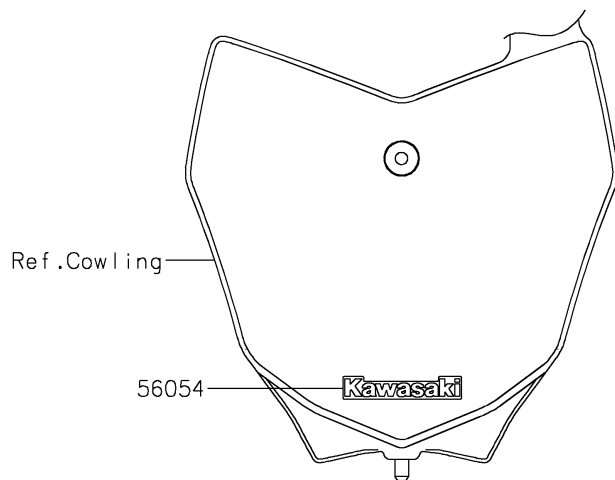

2026 KLX[®] 230R S

PARTS DIAGRAM

Decals(Gray)(PSFNN/PSFNL)

F2861

2026 KLX[®] 230R S

PARTS LIST

Decals(Gray)(PSFNN/PSFNL)

ITEM NAME	PART NUMBER	QUANTITY
MARK,KAWASAKI (Ref # 56054)	56054-4009	1
MARK,SIDE COVER,KAWASAKI (Ref # 56054A)	56054-4011	2
PATTERN,SHROUD,LH (Ref # 56077)	56077-2010	1
PATTERN,SHROUD,RH (Ref # 56077A)	56077-2011	1