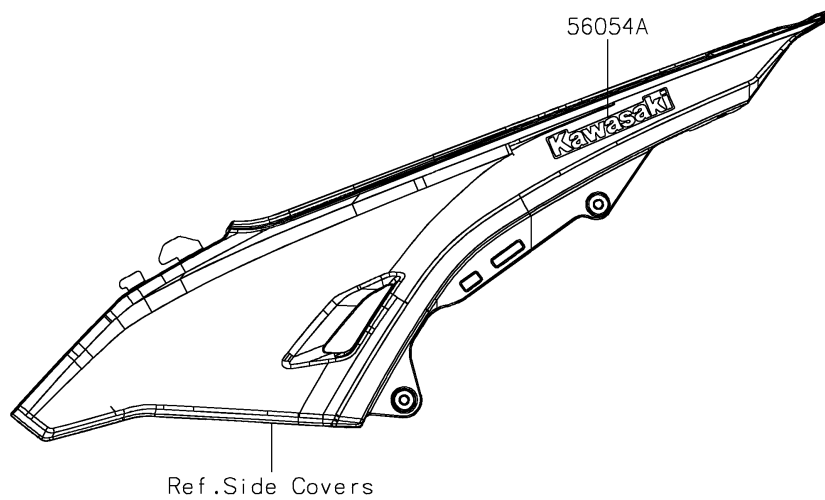

2026 KLX[®] 230R S

PARTS DIAGRAM

Decals(Gray)(PSFNN/PSFNL)

F2861

2026 KLX[®] 230R S

PARTS LIST

Decals(Gray)(PSFNN/PSFNL)

ITEM NAME	PART NUMBER	QUANTITY
MARK,KAWASAKI (Ref # 56054)	56054-4009	1
MARK,SIDE COVER,KAWASAKI (Ref # 56054A)	56054-4011	2
PATTERN,SHROUD,LH (Ref # 56077)	56077-2010	1
PATTERN,SHROUD,RH (Ref # 56077A)	56077-2011	1