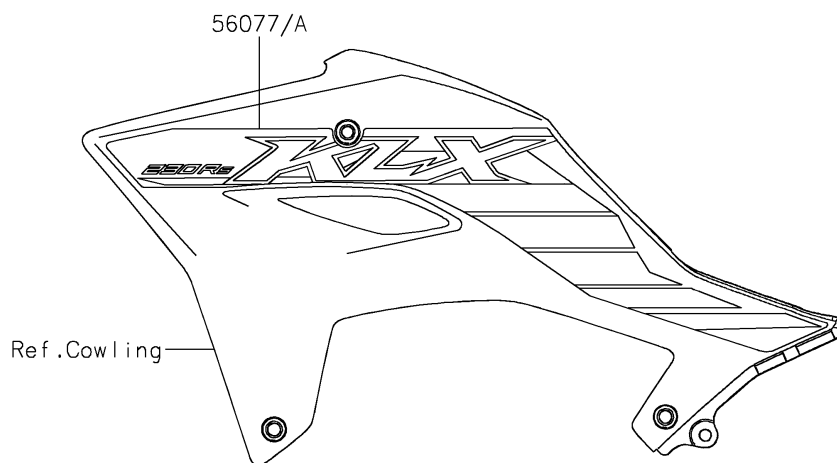

2025 KLX230R S

PARTS DIAGRAM

Decals(Gray)(PSFNN/PSFNL)

F2861

2025 KLX230R S

PARTS LIST

Decals(Gray)(PSFNN/PSFNL)

ITEM NAME	PART NUMBER	QUANTITY
MARK,KAWASAKI (Ref # 56054)	56054-4009	1
MARK,SIDE COVER,KAWASAKI (Ref # 56054A)	56054-4011	2
PATTERN,SHROUD,LH (Ref # 56077)	56077-2010	1
PATTERN,SHROUD,RH (Ref # 56077A)	56077-2011	1