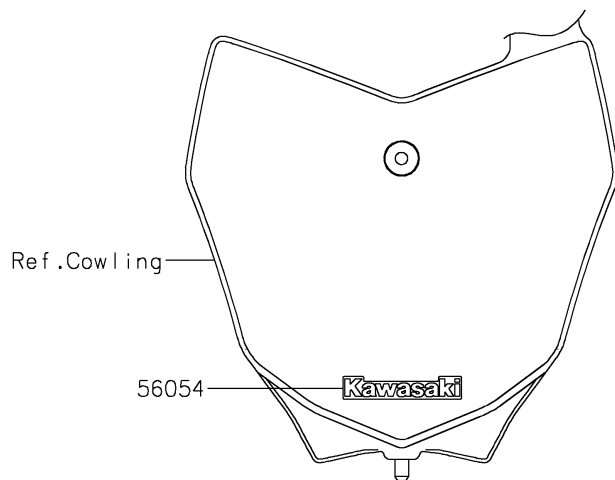

2025 KLX230R S

PARTS DIAGRAM

Decals(Gray)(PSFNN/PSFNL)

F2861

2025 KLX230R S

PARTS LIST

Decals(Gray)(PSFNN/PSFNL)

ITEM NAME	PART NUMBER	QUANTITY
MARK,KAWASAKI (Ref # 56054)	56054-4009	1
MARK,SIDE COVER,KAWASAKI (Ref # 56054A)	56054-4011	2
PATTERN,SHROUD,LH (Ref # 56077)	56077-2010	1
PATTERN,SHROUD,RH (Ref # 56077A)	56077-2011	1