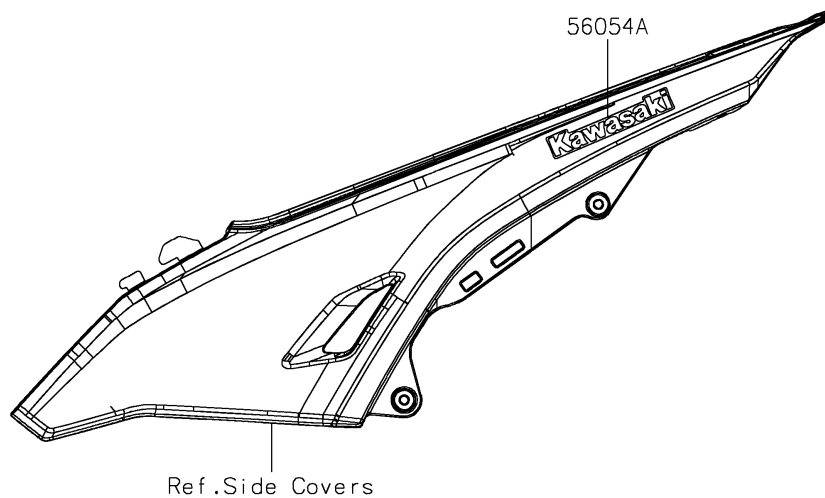

2025 KLX230R S

PARTS DIAGRAM

Decals(Gray)(PSFNN/PSFNL)

F2861

2025 KLX230R S

PARTS LIST

Decals(Gray)(PSFNN/PSFNL)

ITEM NAME	PART NUMBER	QUANTITY
MARK,KAWASAKI (Ref # 56054)	56054-4009	1
MARK,SIDE COVER,KAWASAKI (Ref # 56054A)	56054-4011	2
PATTERN,SHROUD,LH (Ref # 56077)	56077-2010	1
PATTERN,SHROUD,RH (Ref # 56077A)	56077-2011	1