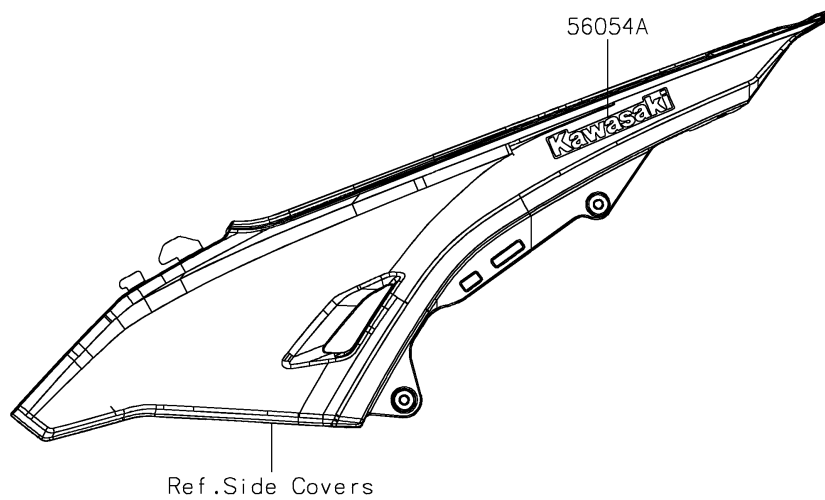

2025 KLX[®] 230R S

PARTS DIAGRAM

Decals(Gray)(PSFNN/PSFNL)

F2861

2025 KLX[®] 230R S

PARTS LIST

Decals(Gray)(PSFNN/PSFNL)

ITEM NAME	PART NUMBER	QUANTITY
MARK,KAWASAKI (Ref # 56054)	56054-4009	1
MARK,SIDE COVER,KAWASAKI (Ref # 56054A)	56054-4011	2
PATTERN,SHROUD,LH (Ref # 56077)	56077-2010	1
PATTERN,SHROUD,RH (Ref # 56077A)	56077-2011	1