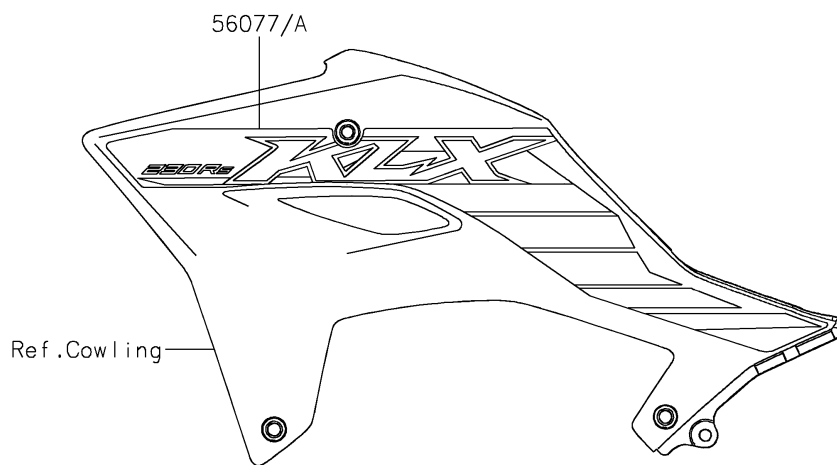

2025 KLX[®] 230R S

PARTS DIAGRAM

Decals(Gray)(PSFNN/PSFNL)

F2861

2025 KLX[®] 230R S

PARTS LIST

Decals(Gray)(PSFNN/PSFNL)

ITEM NAME	PART NUMBER	QUANTITY
MARK,KAWASAKI (Ref # 56054)	56054-4009	1
MARK,SIDE COVER,KAWASAKI (Ref # 56054A)	56054-4011	2
PATTERN,SHROUD,LH (Ref # 56077)	56077-2010	1
PATTERN,SHROUD,RH (Ref # 56077A)	56077-2011	1