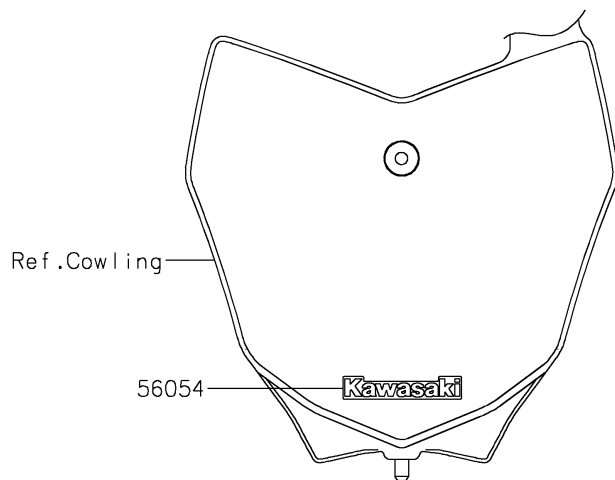

2025 KLX[®] 230R S

PARTS DIAGRAM

Decals(Gray)(PSFNN/PSFNL)

F2861

2025 KLX[®] 230R S

PARTS LIST

Decals(Gray)(PSFNN/PSFNL)

ITEM NAME	PART NUMBER	QUANTITY
MARK,KAWASAKI (Ref # 56054)	56054-4009	1
MARK,SIDE COVER,KAWASAKI (Ref # 56054A)	56054-4011	2
PATTERN,SHROUD,LH (Ref # 56077)	56077-2010	1
PATTERN,SHROUD,RH (Ref # 56077A)	56077-2011	1