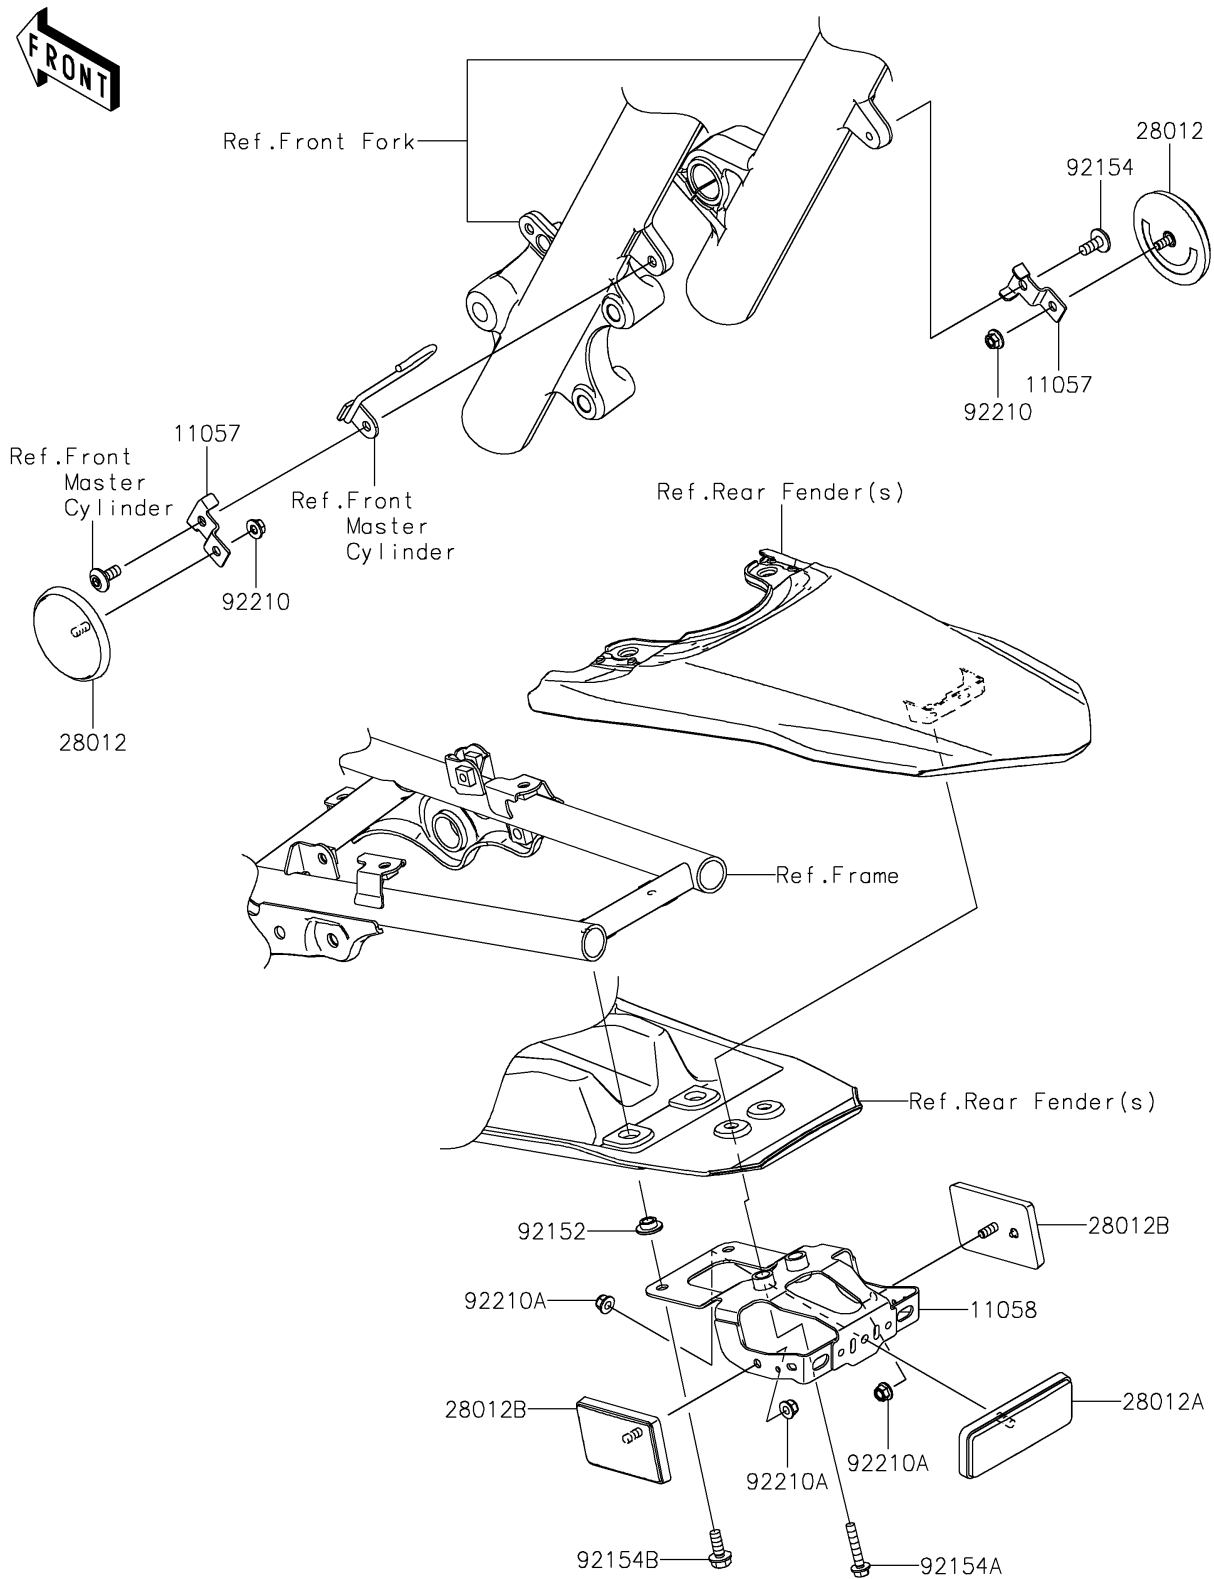

2025 KLX[®] 230R S

PARTS DIAGRAM

Reflectors(CN)

F2790

2025 KLX[®] 230R S

PARTS LIST

Reflectors(CN)

Kawasaki

Let the Good Times Roll[®]

ITEM NAME

PART NUMBER

QUANTITY
