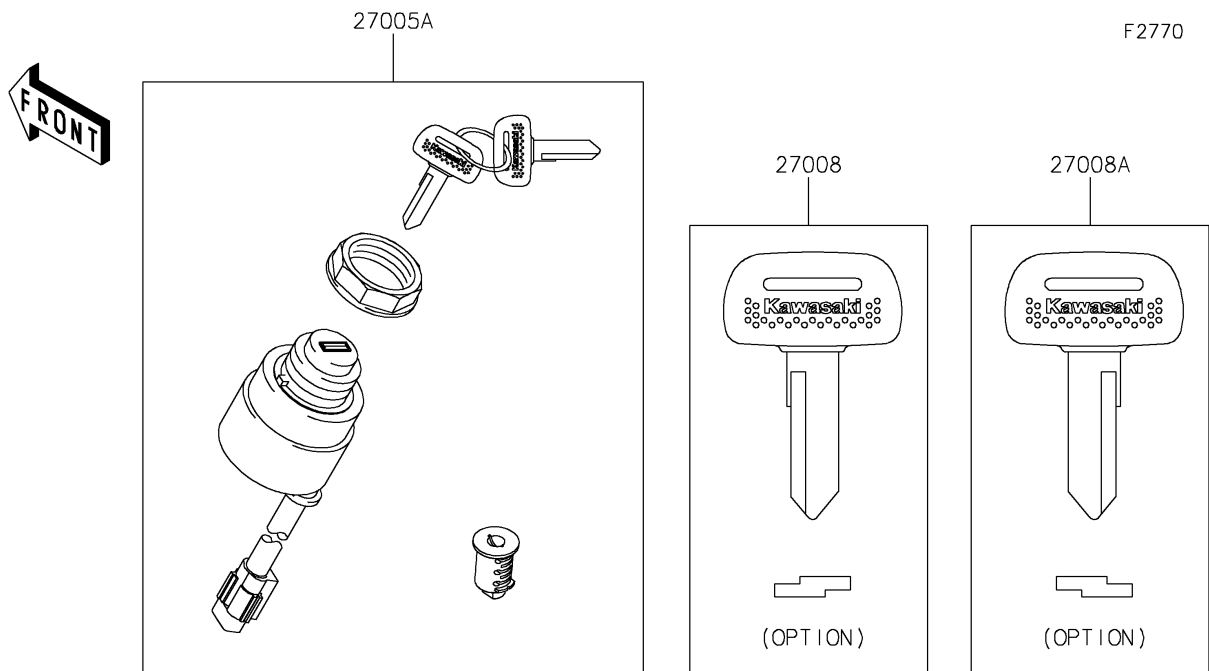

2026 KLX[®] 230R S

PARTS DIAGRAM

Ignition Switch

2026 KLX[®] 230R S

PARTS LIST

Ignition Switch

ITEM NAME

PART NUMBER

QUANTITY
