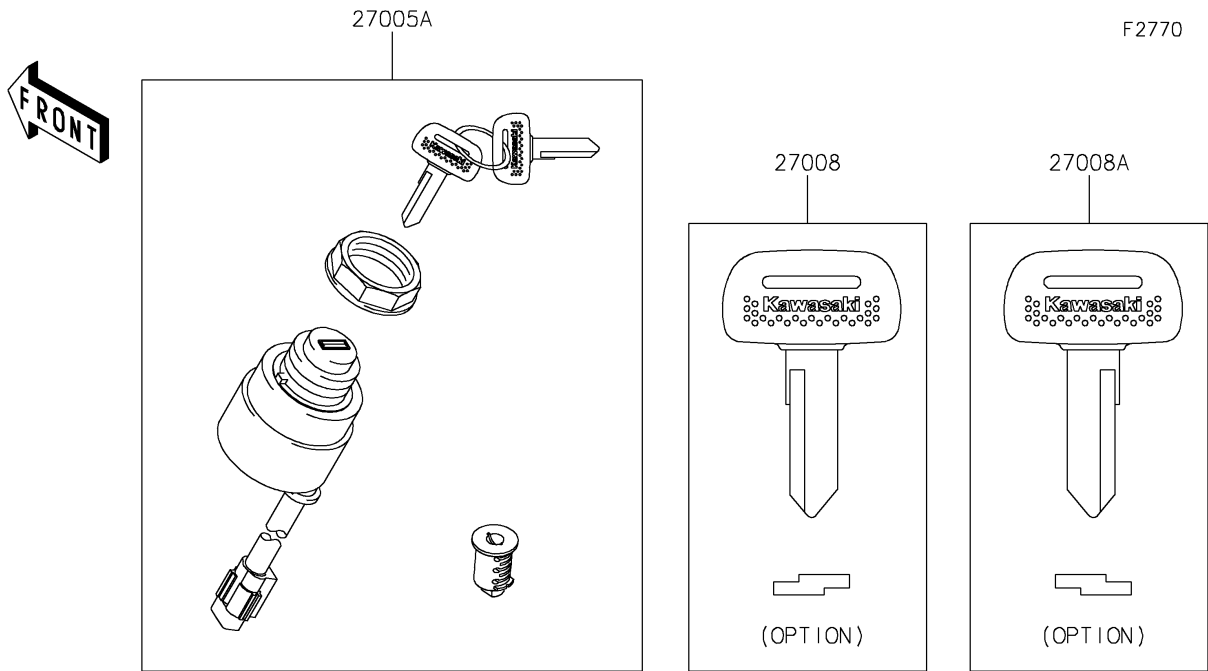

2025 KLX[®] 230R S

PARTS DIAGRAM

Ignition Switch

2025 KLX[®] 230R S

PARTS LIST

Ignition Switch

Kawasaki

Let the Good Times Roll[®]

ITEM NAME

PART NUMBER

QUANTITY
