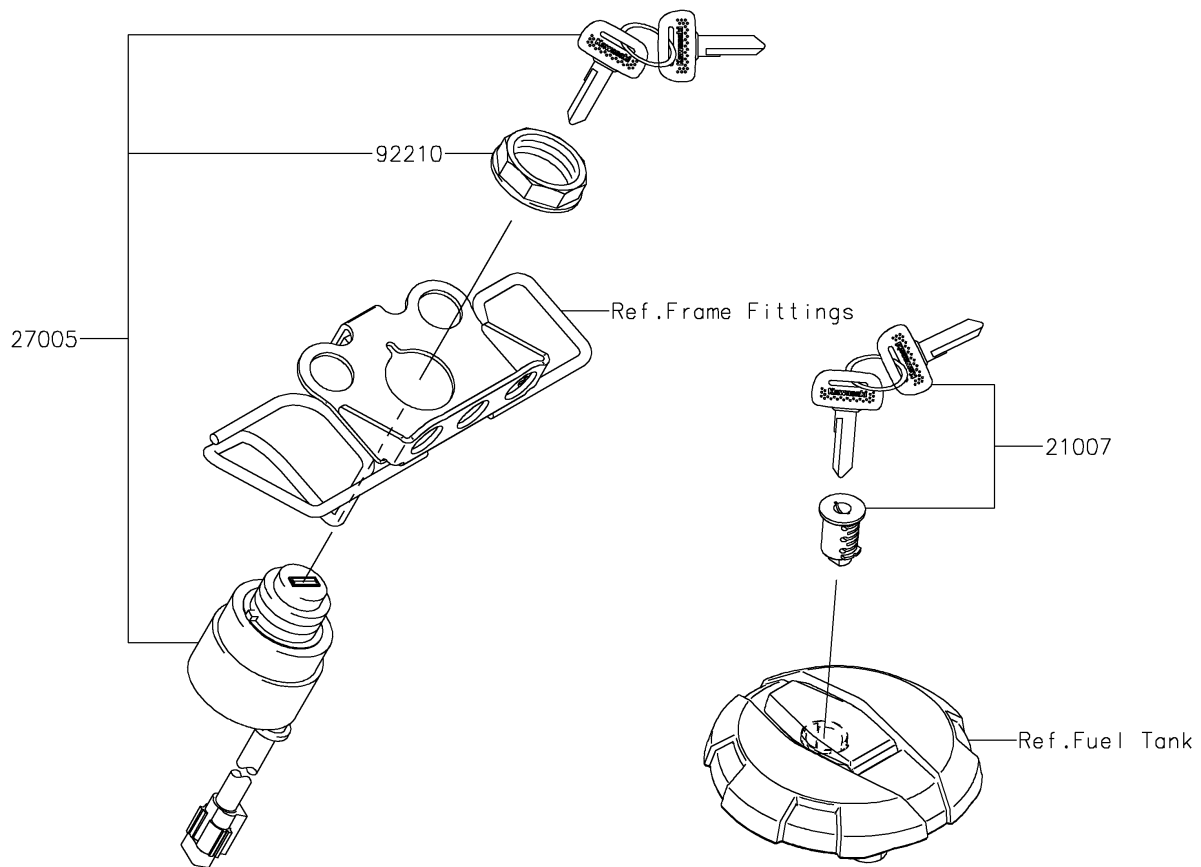

2025 KLX[®] 230R S

PARTS DIAGRAM

Ignition Switch

2025 KLX[®] 230R S

PARTS LIST

Ignition Switch

Kawasaki

Let the Good Times Roll[®]

ITEM NAME

PART NUMBER

QUANTITY
