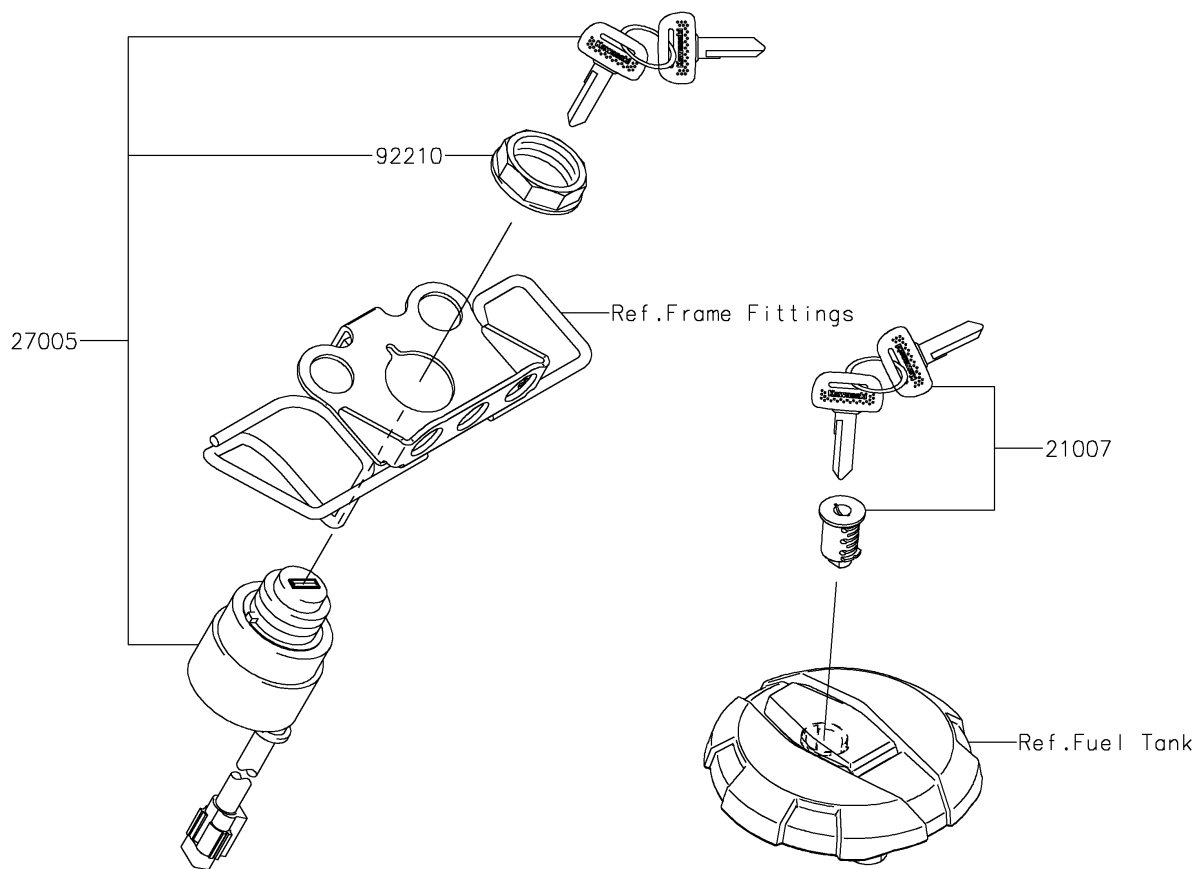

2026 KLX230R S

PARTS DIAGRAM

Ignition Switch

2026 KLX230R S

PARTS LIST

Ignition Switch

ITEM NAME	PART NUMBER	QUANTITY
ROTOR,LOCK,TANK CAP (Ref # 21007)	21007-5087	1
SWITCH-ASSY-IGNITION (Ref # 27005)	27005-0669	1
SWITCH-ASSY-IGNITION (Ref # 27005A)	27005-5169	1
KEY-LOCK,BLANK,TYPE A (Ref # 27008)	27008-0656	1
KEY-LOCK,BLANK,TYPE B (Ref # 27008A)	27008-0657	1
NUT,IGNITION SWITCH (Ref # 92210)	92210-1264	1