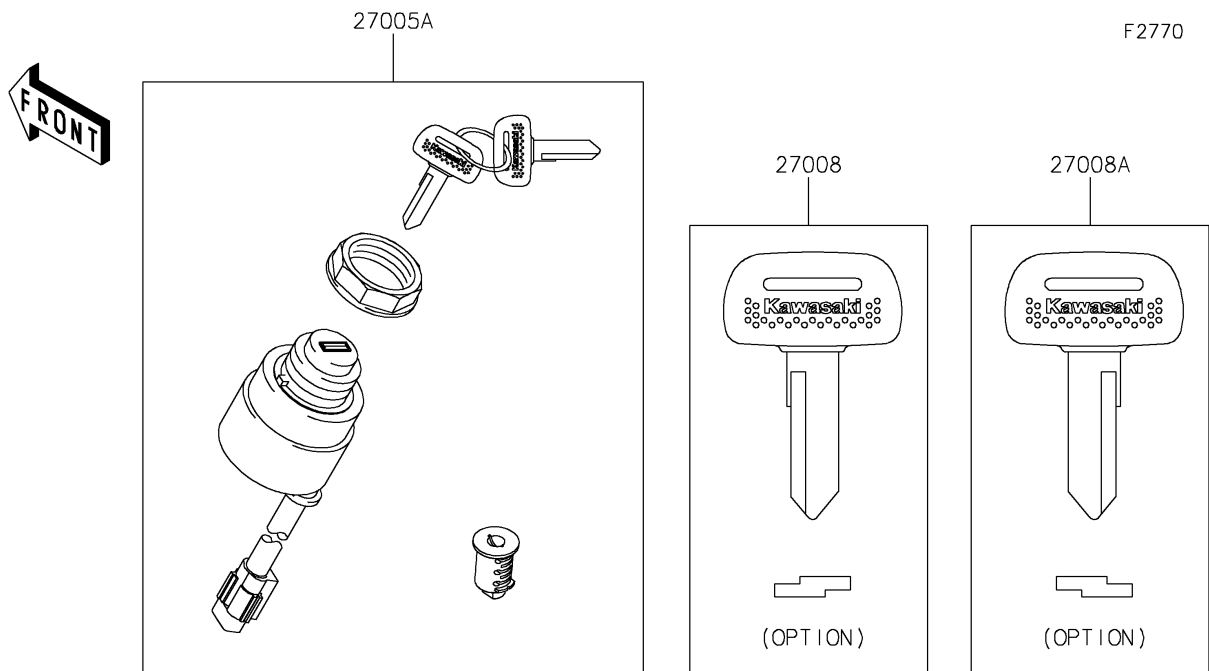

2026 KLX230R S

PARTS DIAGRAM

Ignition Switch

2026 KLX230R S

PARTS LIST

Ignition Switch

ITEM NAME	PART NUMBER	QUANTITY
ROTOR,LOCK,TANK CAP (Ref # 21007)	21007-5087	1
SWITCH-ASSY-IGNITION (Ref # 27005)	27005-0669	1
SWITCH-ASSY-IGNITION (Ref # 27005A)	27005-5169	1
KEY-LOCK,BLANK,TYPE A (Ref # 27008)	27008-0656	1
KEY-LOCK,BLANK,TYPE B (Ref # 27008A)	27008-0657	1
NUT,IGNITION SWITCH (Ref # 92210)	92210-1264	1