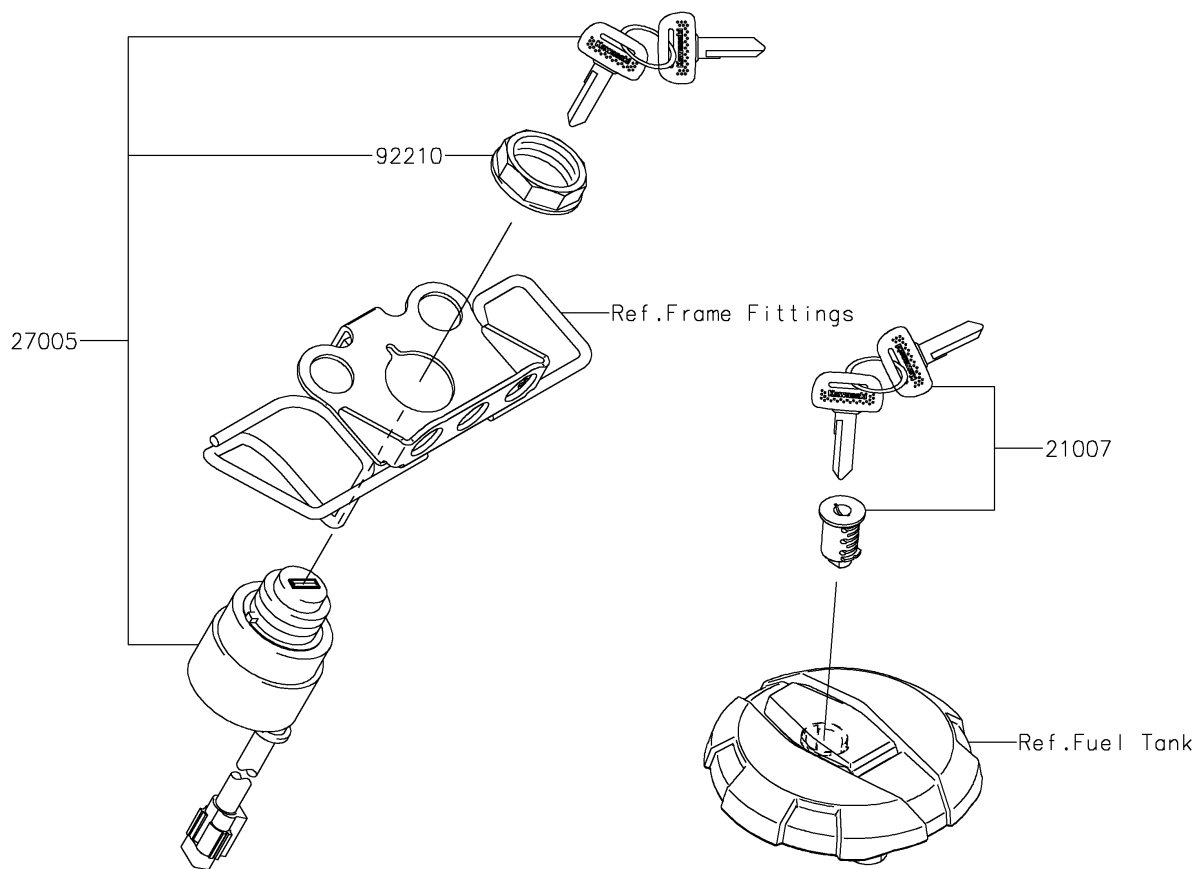

2026 KLX[®] 230R S

PARTS DIAGRAM

Ignition Switch

2026 KLX[®] 230R S

PARTS LIST

Ignition Switch

ITEM NAME	PART NUMBER	QUANTITY
ROTOR,LOCK,TANK CAP (Ref # 21007)	21007-5087	1
SWITCH-ASSY-IGNITION (Ref # 27005)	27005-0669	1
SWITCH-ASSY-IGNITION (Ref # 27005A)	27005-5169	1
KEY-LOCK,BLANK,TYPE A (Ref # 27008)	27008-0656	1
KEY-LOCK,BLANK,TYPE B (Ref # 27008A)	27008-0657	1
NUT,IGNITION SWITCH (Ref # 92210)	92210-1264	1