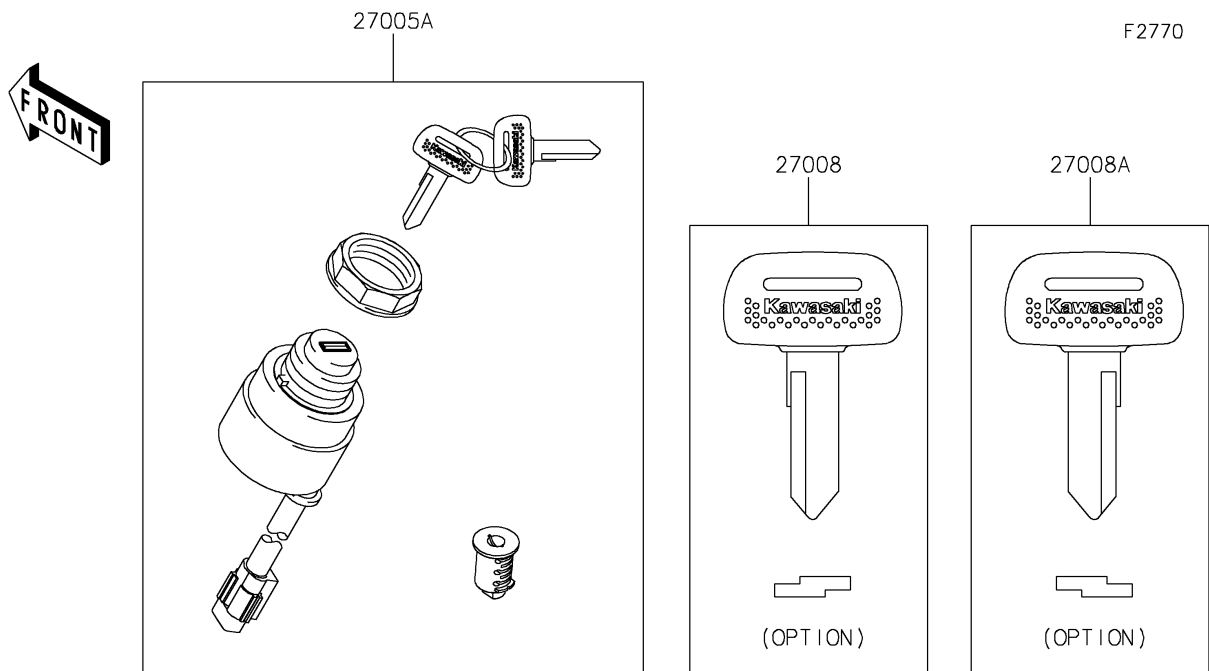

2026 KLX[®] 230R S

PARTS DIAGRAM

Ignition Switch

2026 KLX[®] 230R S

PARTS LIST

Ignition Switch

ITEM NAME	PART NUMBER	QUANTITY
ROTOR,LOCK,TANK CAP (Ref # 21007)	21007-5087	1
SWITCH-ASSY-IGNITION (Ref # 27005)	27005-0669	1
SWITCH-ASSY-IGNITION (Ref # 27005A)	27005-5169	1
KEY-LOCK,BLANK,TYPE A (Ref # 27008)	27008-0656	1
KEY-LOCK,BLANK,TYPE B (Ref # 27008A)	27008-0657	1
NUT,IGNITION SWITCH (Ref # 92210)	92210-1264	1