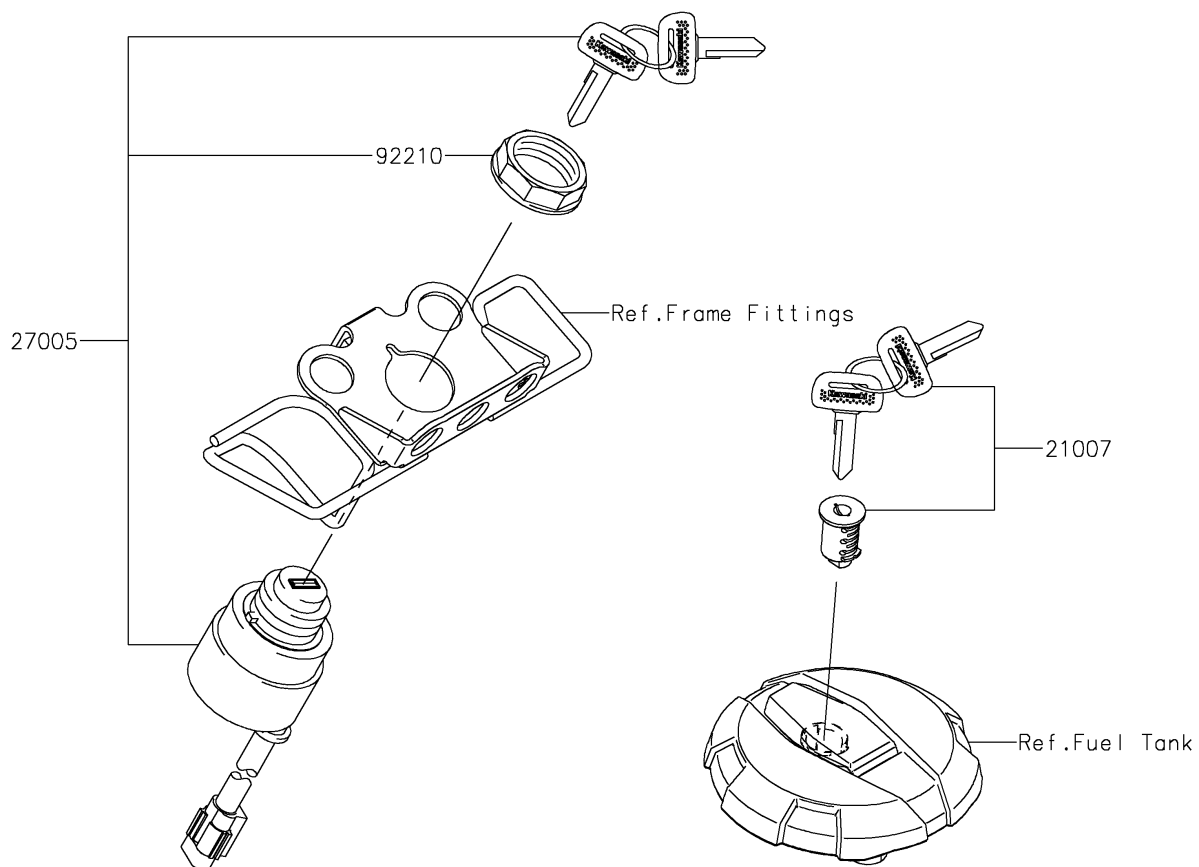

2025 KLX230R S

PARTS DIAGRAM

Ignition Switch

2025 KLX230R S

PARTS LIST

Ignition Switch

ITEM NAME	PART NUMBER	QUANTITY
ROTOR,LOCK,TANK CAP (Ref # 21007)	21007-5087	1
SWITCH-ASSY-IGNITION (Ref # 27005)	27005-0669	1
SWITCH-ASSY-IGNITION (Ref # 27005A)	27005-5169	1
KEY-LOCK,BLANK,TYPE A (Ref # 27008)	27008-0656	1
KEY-LOCK,BLANK,TYPE B (Ref # 27008A)	27008-0657	1
NUT,IGNITION SWITCH (Ref # 92210)	92210-1264	1