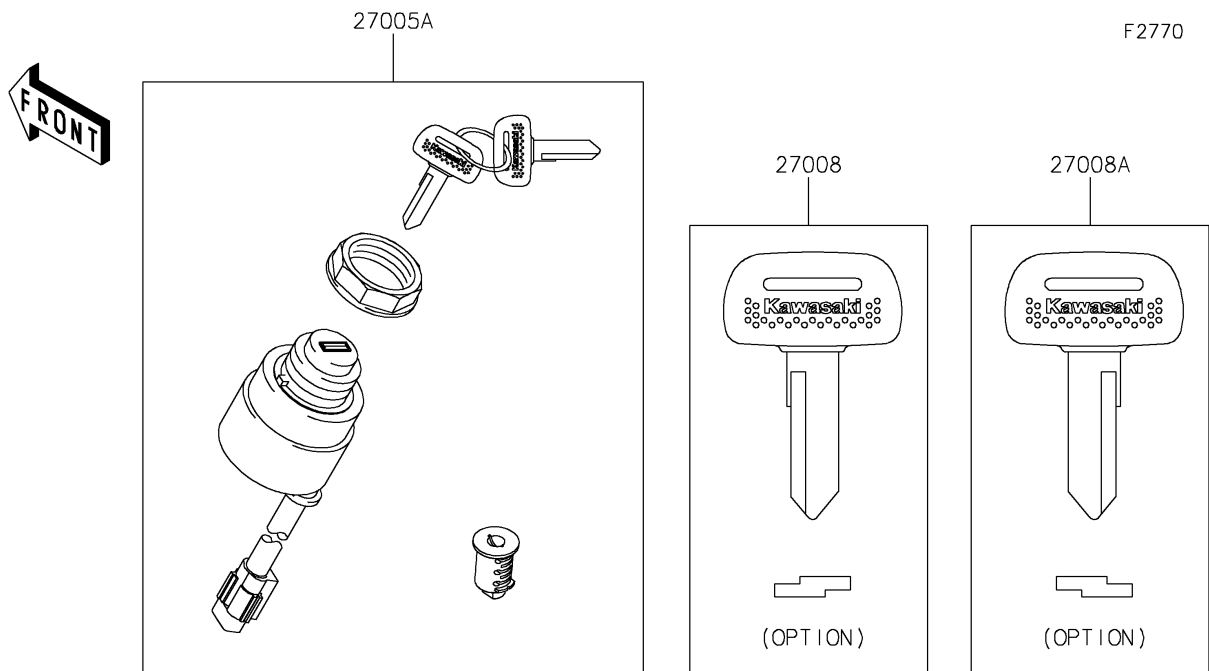

2025 KLX230R S

PARTS DIAGRAM

Ignition Switch

2025 KLX230R S

PARTS LIST

Ignition Switch

ITEM NAME	PART NUMBER	QUANTITY
ROTOR,LOCK,TANK CAP (Ref # 21007)	21007-5087	1
SWITCH-ASSY-IGNITION (Ref # 27005)	27005-0669	1
SWITCH-ASSY-IGNITION (Ref # 27005A)	27005-5169	1
KEY-LOCK,BLANK,TYPE A (Ref # 27008)	27008-0656	1
KEY-LOCK,BLANK,TYPE B (Ref # 27008A)	27008-0657	1
NUT,IGNITION SWITCH (Ref # 92210)	92210-1264	1