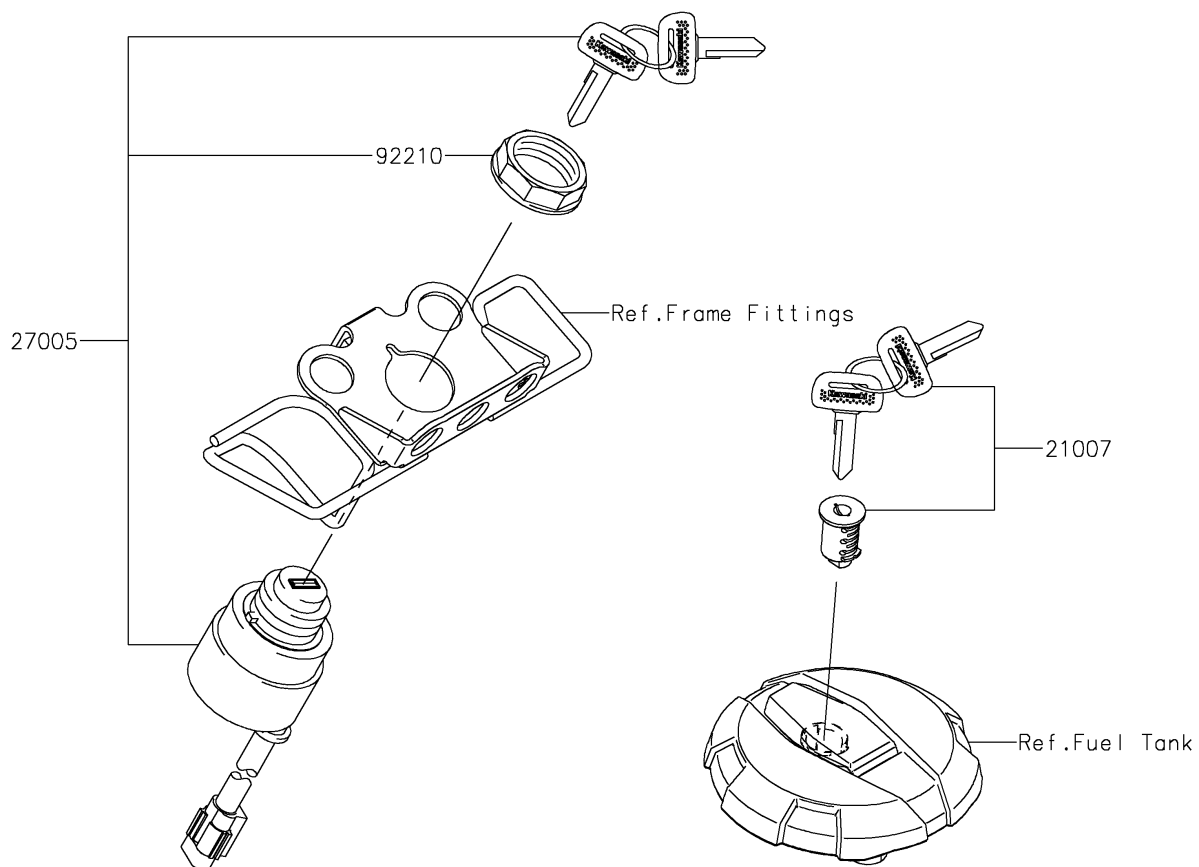

2025 KLX® 230R S

PARTS DIAGRAM

Ignition Switch