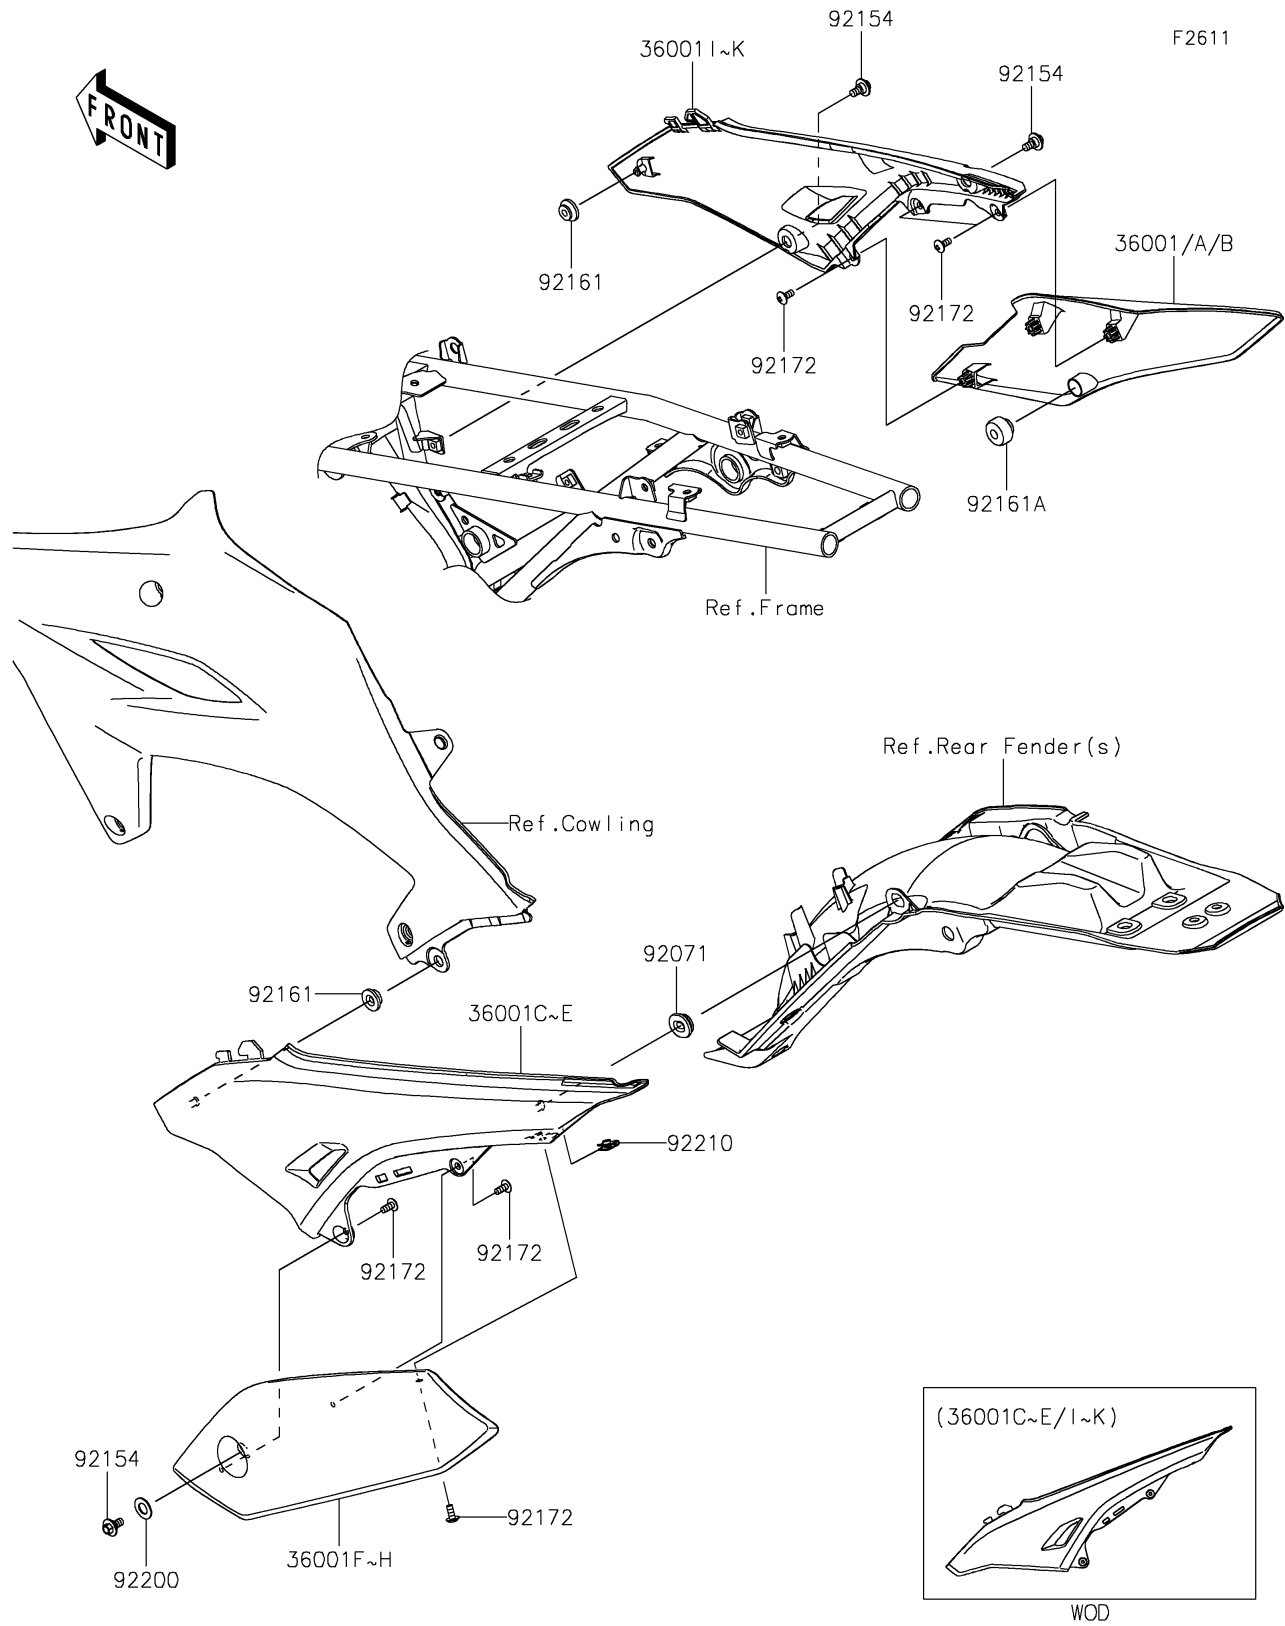

2026 KLX230R S

PARTS DIAGRAM

Side Covers