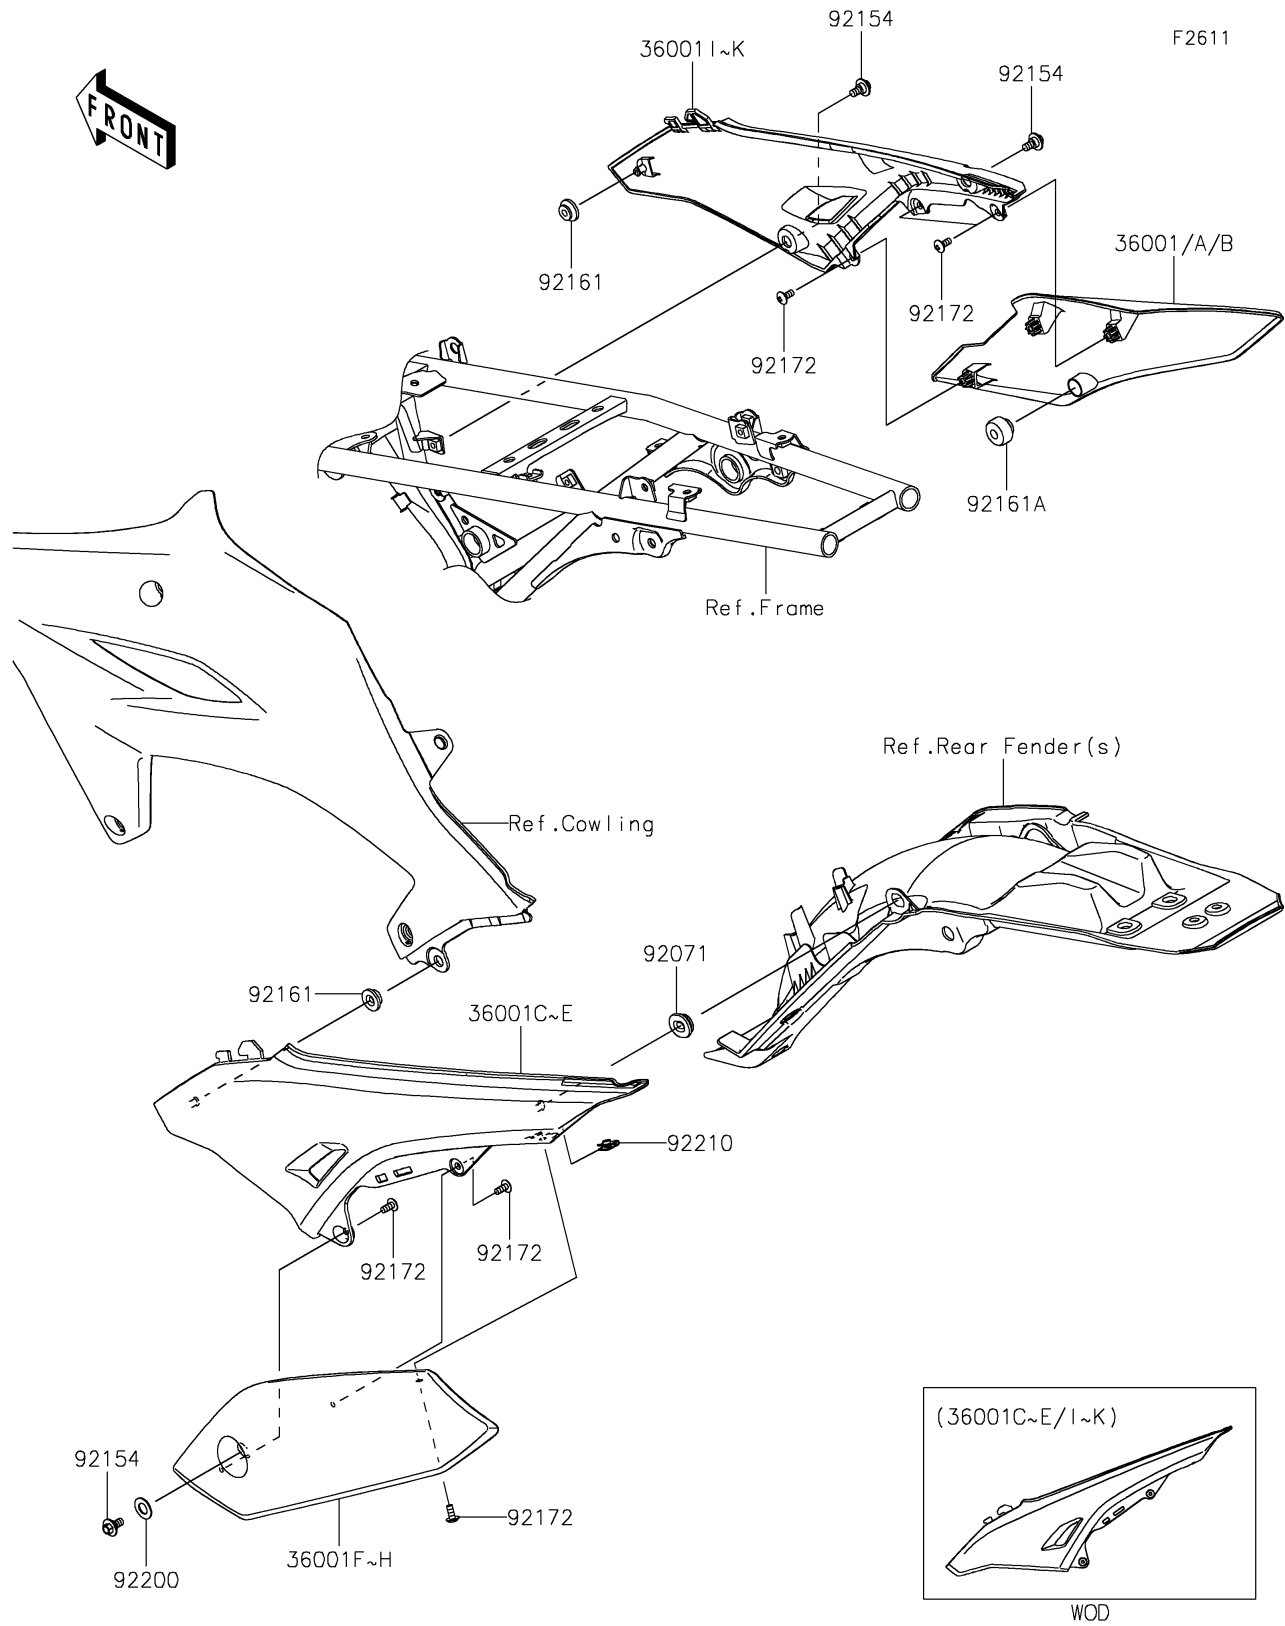

2026 KLX[®] 230R S

PARTS DIAGRAM

Side Covers

2026 KLX[®]230R S

PARTS LIST

Side Covers

ITEM NAME	PART NUMBER	QUANTITY
COVER-SIDE,RH,LWR,B.WHITE (Ref # 36001)	36001-0764-266	1
COVER-SIDE,RH,LWR,L.GREEN (Ref # 36001A)	36001-0764-290	1
COVER-SIDE,RH,LWR,B.GRAY (Ref # 36001B)	36001-0764-67A	1
COVER-SIDE,LH,UPP,B.WHITE (Ref # 36001C)	36001-0767-266	1
COVER-SIDE,LH,UPP,L.GREEN (Ref # 36001D)	36001-0767-290	1
COVER-SIDE,LH,UPP,B.GRAY (Ref # 36001E)	36001-0767-67A	1
COVER-SIDE,LH,LWR,B.WHITE (Ref # 36001F)	36001-0768-266	1
COVER-SIDE,LH,LWR,L.GREEN (Ref # 36001G)	36001-0768-290	1
COVER-SIDE,LH,LWR,B.GRAY (Ref # 36001H)	36001-0768-67A	1
COVER-SIDE,RH,UPP,B.WHITE (Ref # 36001I)	36001-0769-266	1
COVER-SIDE,RH,UPP,L.GREEN (Ref # 36001J)	36001-0769-290	1
COVER-SIDE,RH,UPP,B.GRAY (Ref # 36001K)	36001-0769-67A	1
GROMMET (Ref # 92071)	92071-0795	1
BOLT,FLANGED,6X13 (Ref # 92154)	92154-4411	3
DAMPER (Ref # 92161)	92161-1531	2
DAMPER (Ref # 92161A)	92161-1783	1
SCREW,5X12 (Ref # 92172)	92172-1095	6
WASHER,10.5X20X1.0 (Ref # 92200)	92200-0870	1
NUT,CLIP,5MM (Ref # 92210)	92210-1666	1