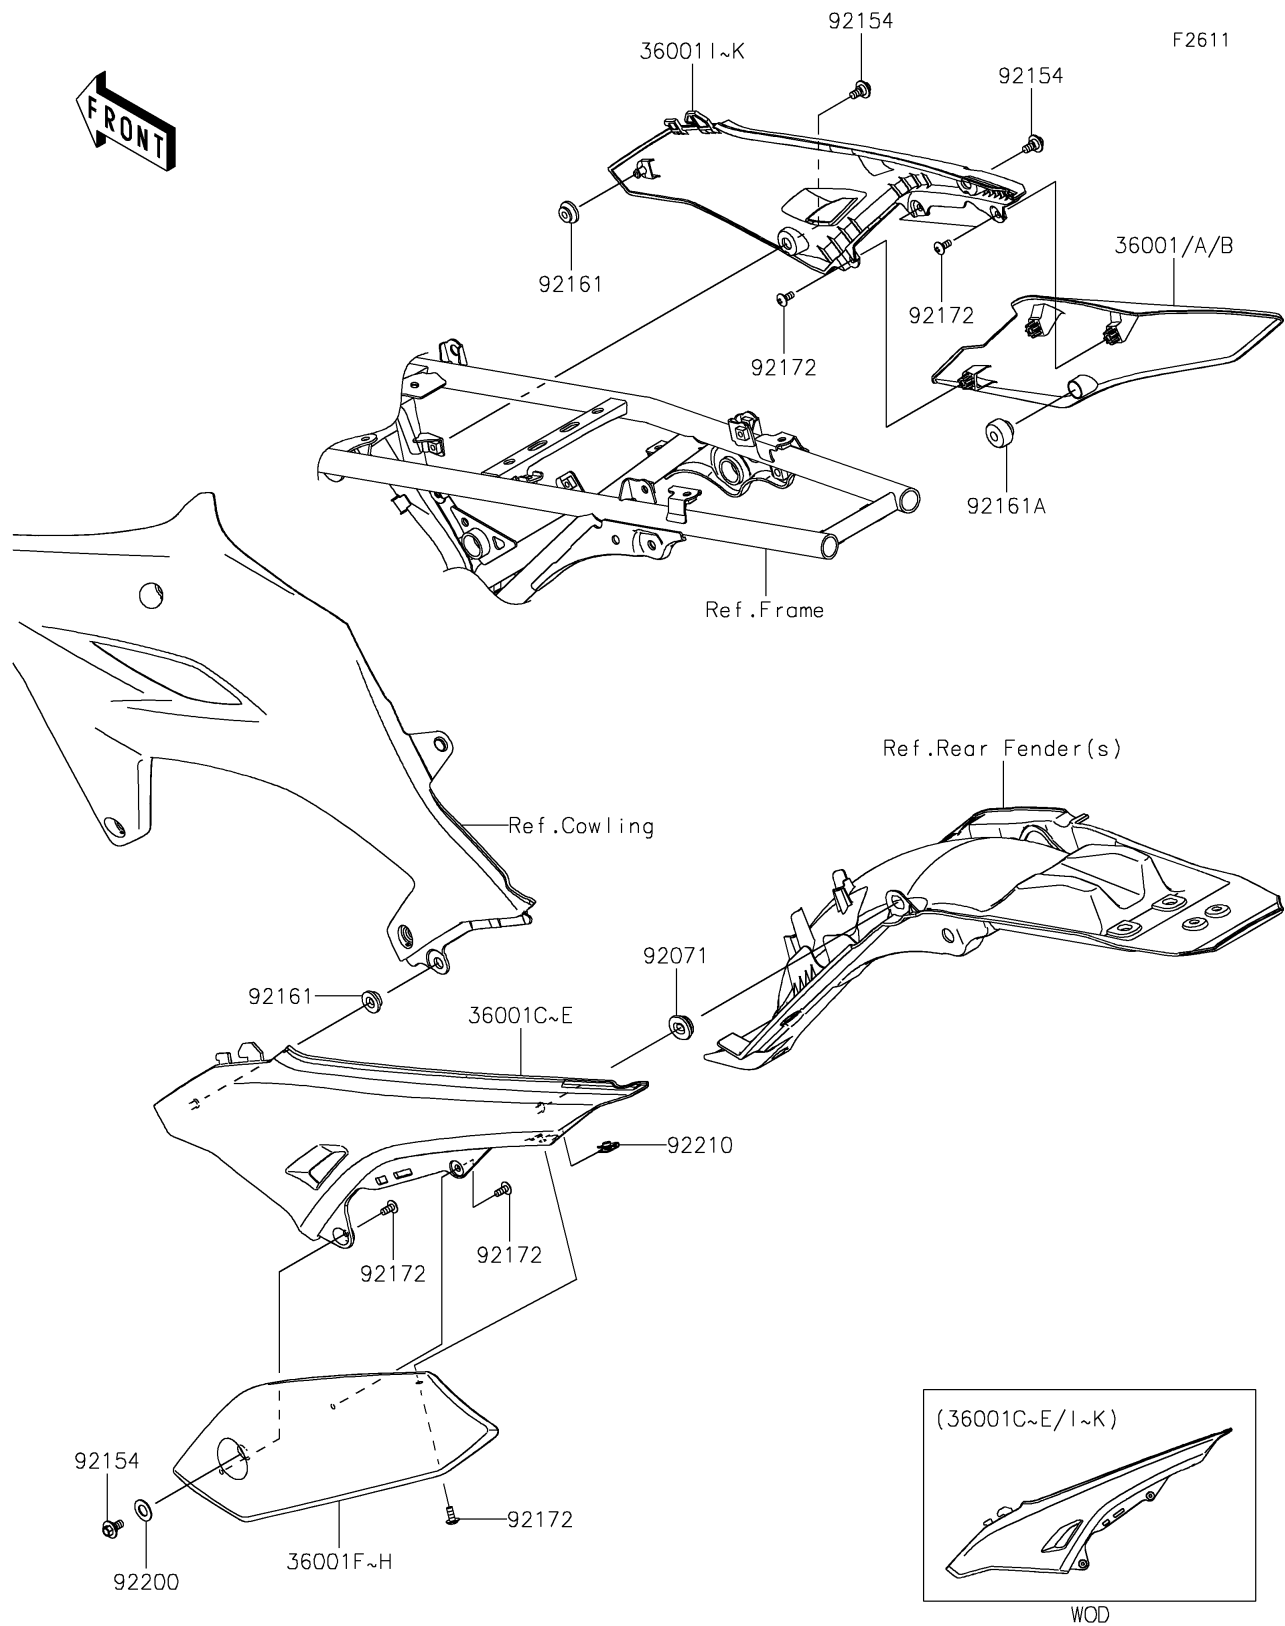

2025 KLX230R S

PARTS DIAGRAM

Side Covers

2025 KLX230R S

PARTS LIST

Side Covers

ITEM NAME	PART NUMBER	QUANTITY
COVER-SIDE,RH,LWR,L.GREEN (Ref # 36001A)	36001-0764-290	1
COVER-SIDE,RH,LWR,B.GRAY (Ref # 36001B)	36001-0764-67A	1
COVER-SIDE,LH,UPP,L.GREEN (Ref # 36001D)	36001-0767-290	1
COVER-SIDE,LH,UPP,B.GRAY (Ref # 36001E)	36001-0767-67A	1
COVER-SIDE,LH,LWR,L.GREEN (Ref # 36001G)	36001-0768-290	1
COVER-SIDE,LH,LWR,B.GRAY (Ref # 36001H)	36001-0768-67A	1
COVER-SIDE,RH,UPP,L.GREEN (Ref # 36001J)	36001-0769-290	1
COVER-SIDE,RH,UPP,B.GRAY (Ref # 36001K)	36001-0769-67A	1
GROMMET (Ref # 92071)	92071-0795	1
BOLT,FLANGED,6X13 (Ref # 92154)	92154-4411	3
DAMPER (Ref # 92161)	92161-1531	2
DAMPER (Ref # 92161A)	92161-1783	1
SCREW,5X12 (Ref # 92172)	92172-1095	6
WASHER,10.5X20X1.0 (Ref # 92200)	92200-0870	1
NUT,CLIP,5MM (Ref # 92210)	92210-1666	1