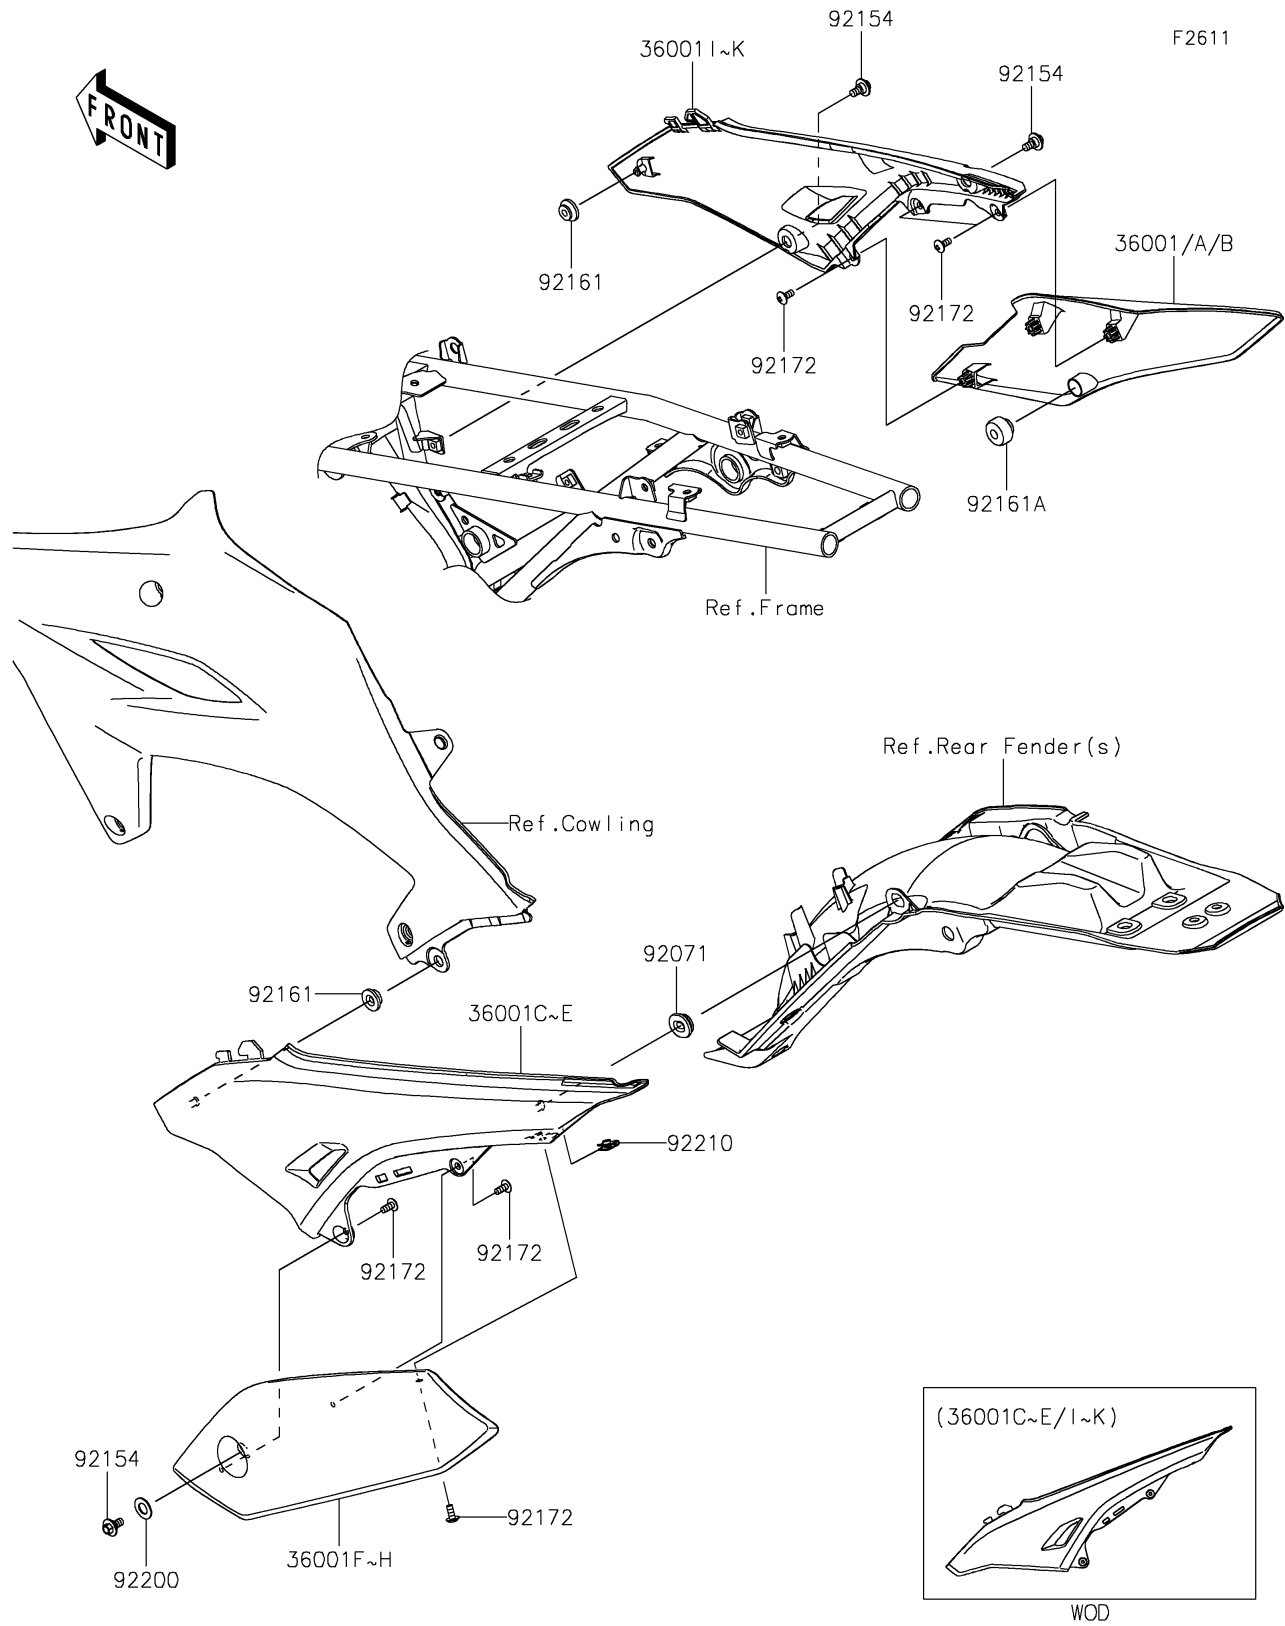

2025 KLX[®]230R S

PARTS DIAGRAM

Side Covers

2025 KLX[®] 230R S

PARTS LIST

Side Covers

ITEM NAME	PART NUMBER	QUANTITY
COVER-SIDE,RH,LWR,L.GREEN (Ref # 36001A)	36001-0764-290	1
COVER-SIDE,RH,LWR,B.GRAY (Ref # 36001B)	36001-0764-67A	1
COVER-SIDE,LH,UPP,L.GREEN (Ref # 36001D)	36001-0767-290	1
COVER-SIDE,LH,UPP,B.GRAY (Ref # 36001E)	36001-0767-67A	1
COVER-SIDE,LH,LWR,L.GREEN (Ref # 36001G)	36001-0768-290	1
COVER-SIDE,LH,LWR,B.GRAY (Ref # 36001H)	36001-0768-67A	1
COVER-SIDE,RH,UPP,L.GREEN (Ref # 36001J)	36001-0769-290	1
COVER-SIDE,RH,UPP,B.GRAY (Ref # 36001K)	36001-0769-67A	1
GROMMET (Ref # 92071)	92071-0795	1
BOLT,FLANGED,6X13 (Ref # 92154)	92154-4411	3
DAMPER (Ref # 92161)	92161-1531	2
DAMPER (Ref # 92161A)	92161-1783	1
SCREW,5X12 (Ref # 92172)	92172-1095	6
WASHER,10.5X20X1.0 (Ref # 92200)	92200-0870	1
NUT,CLIP,5MM (Ref # 92210)	92210-1666	1