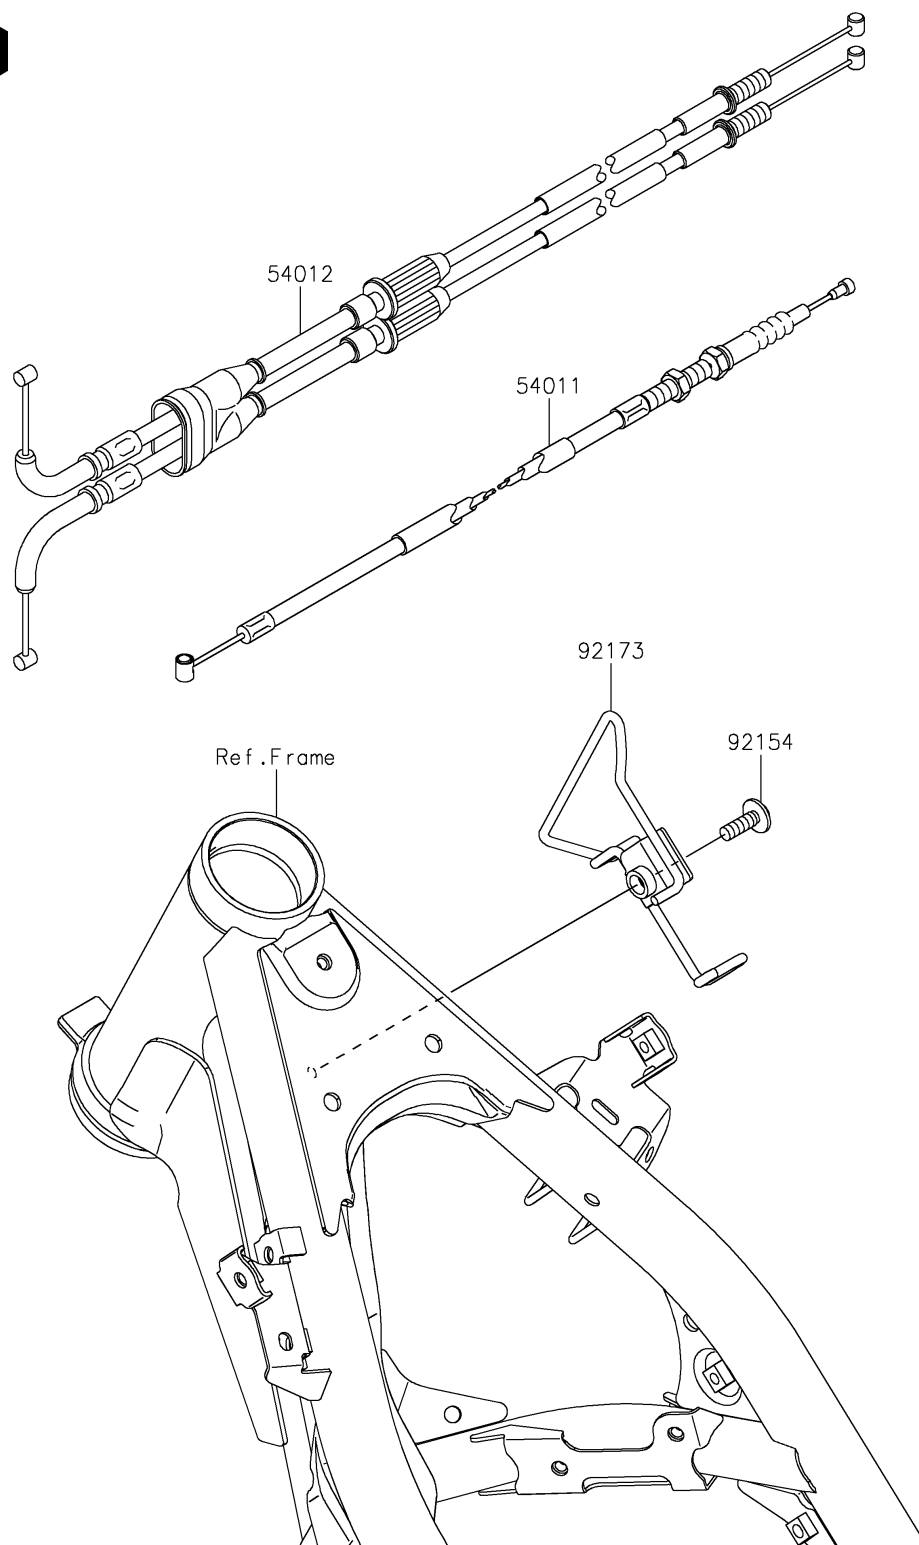

2026 KLX[®] 230R S

PARTS DIAGRAM

Cables

Kawasaki

Let the Good Times Roll[®]

F2540

2026 KLX[®] 230R S

PARTS LIST

Cables

ITEM NAME

PART NUMBER

QUANTITY
