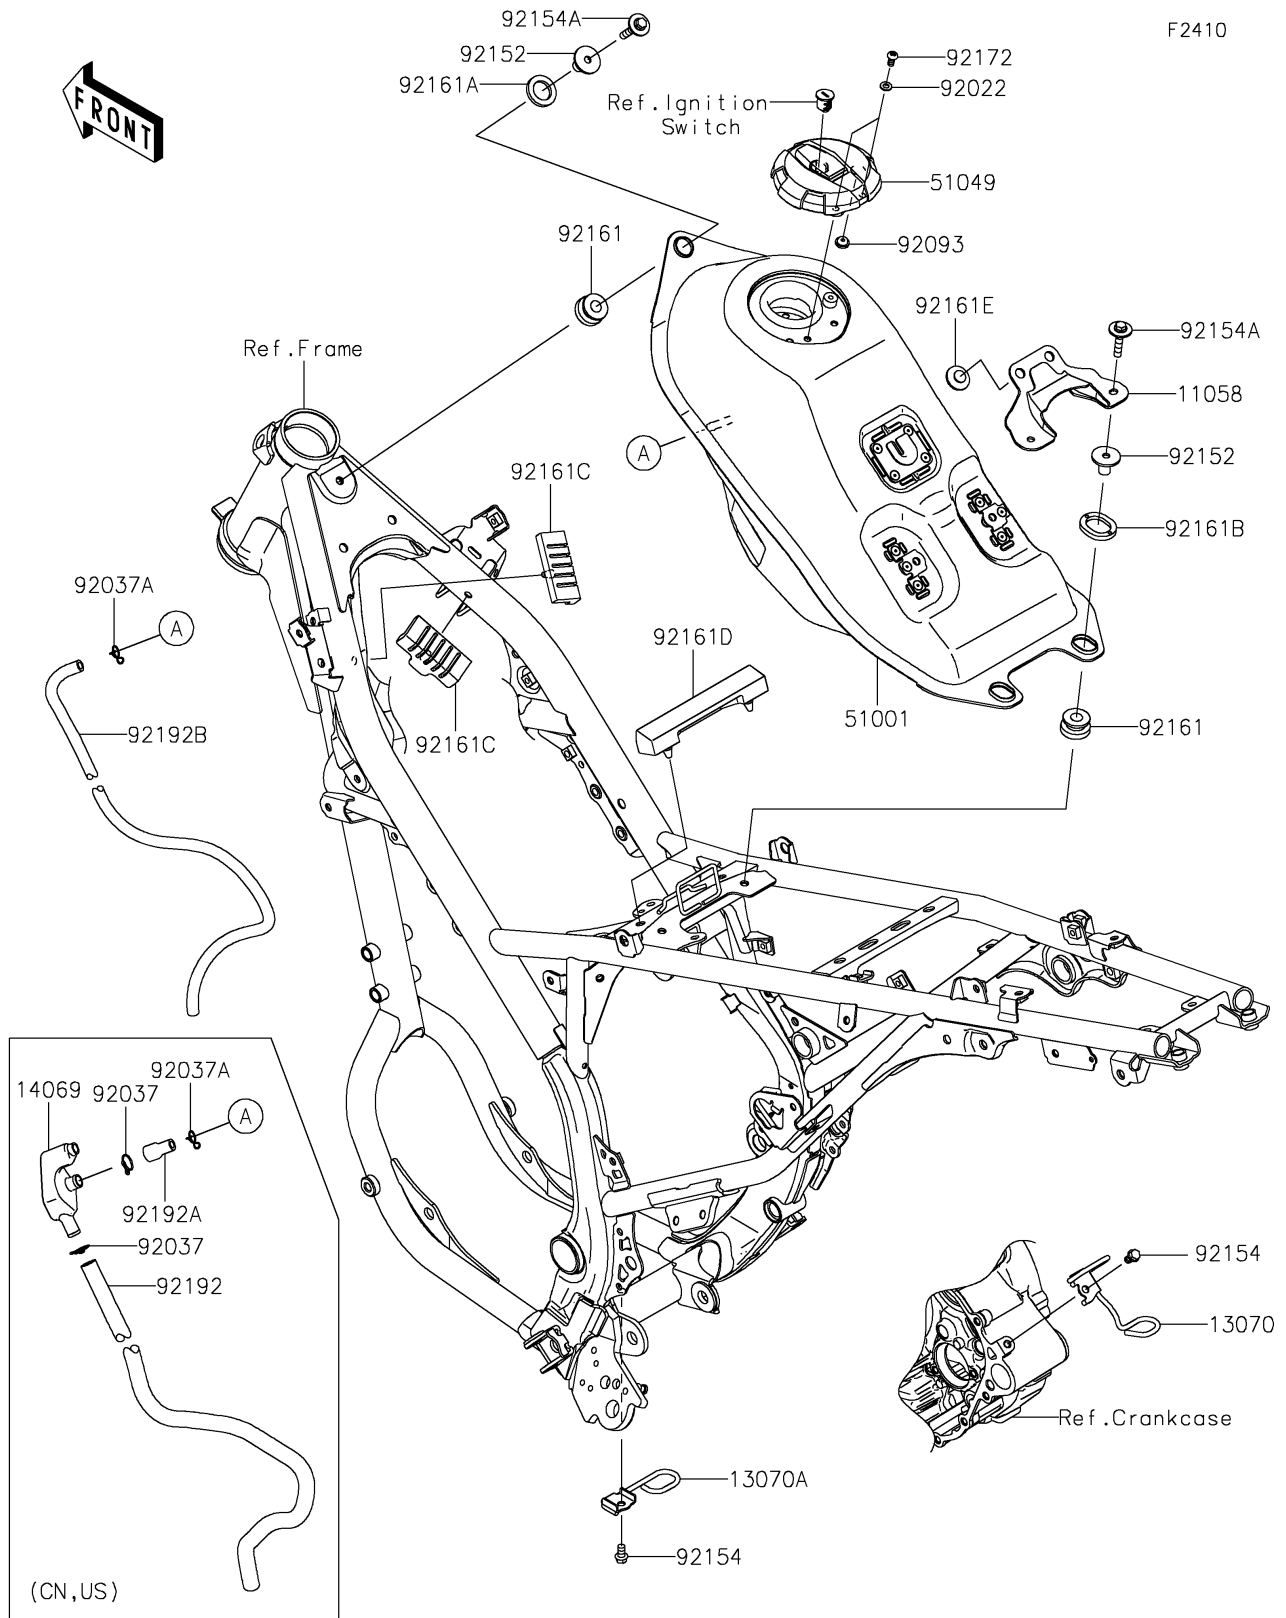

2026 KLX[®] 230R S

PARTS DIAGRAM

Fuel Tank

2026 KLX[®] 230R S

PARTS LIST

Fuel Tank

ITEM NAME

PART NUMBER

QUANTITY
