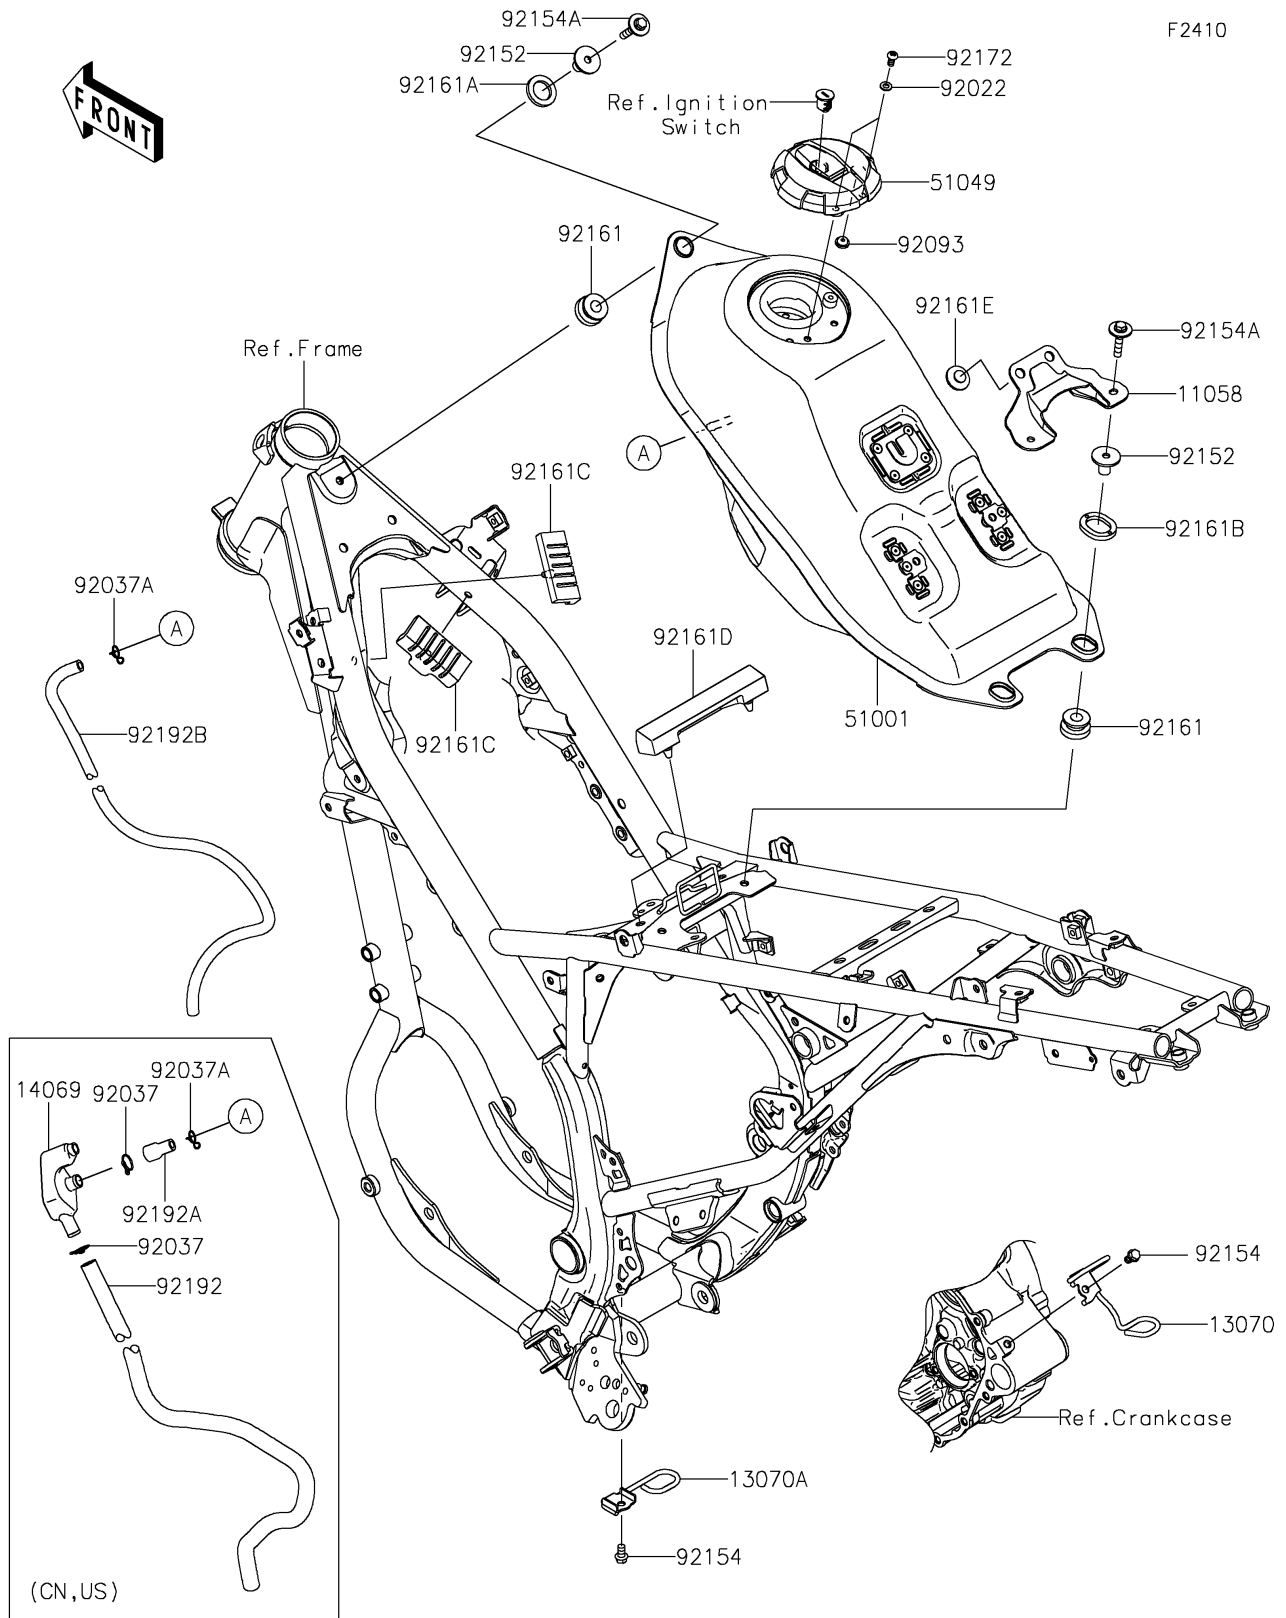

2025 KLX[®]230R S

PARTS DIAGRAM

Fuel Tank

2025 KLX[®] 230R S

PARTS LIST

Fuel Tank

ITEM NAME

PART NUMBER

QUANTITY
