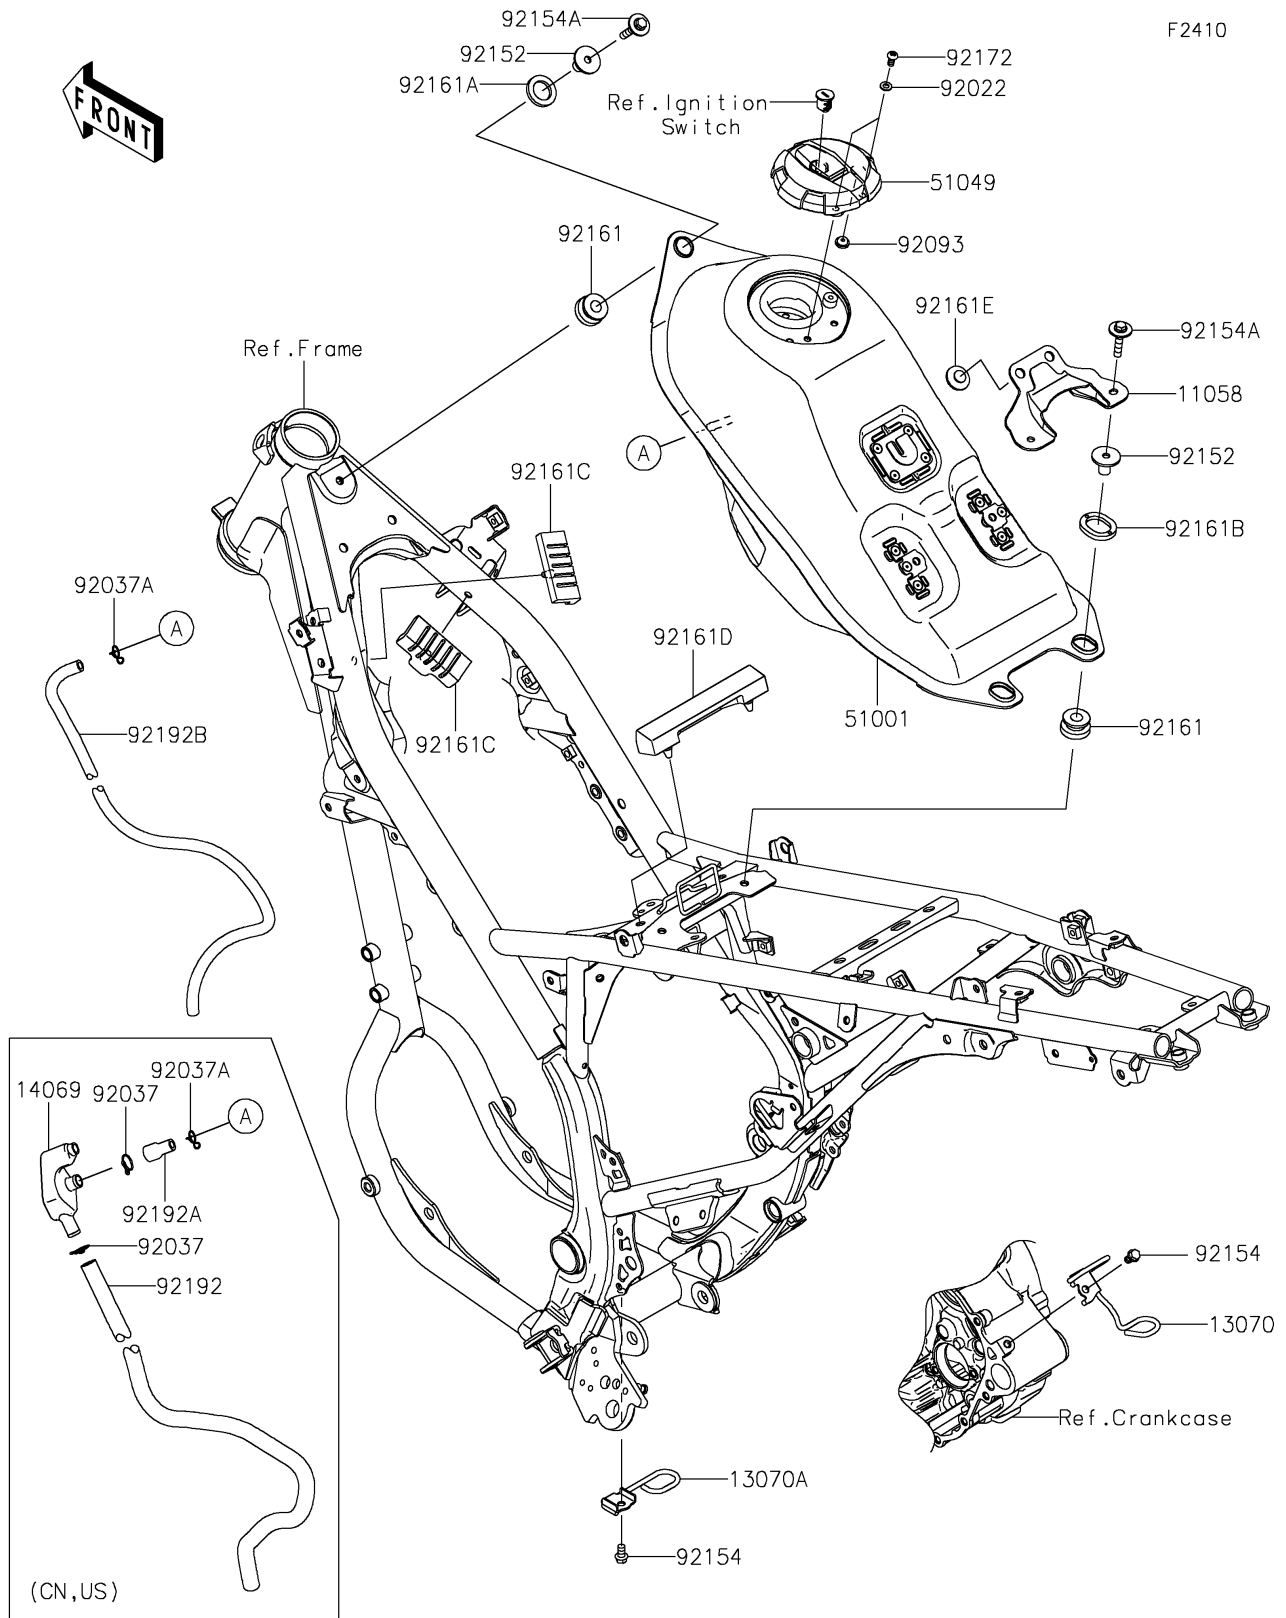

2026 KLX230R S

PARTS DIAGRAM

Fuel Tank

2026 KLX230R S

PARTS LIST

Fuel Tank

ITEM NAME	PART NUMBER	QUANTITY
BRACKET,FUEL TANK (Ref # 11058)	11058-1312	1
GUIDE (Ref # 13070)	13070-0909	1
GUIDE (Ref # 13070A)	13070-0912	1
BREATHER,FUEL TANK (Ref # 14069)	14069-0033	1
TANK-COMP-FUEL,F.S.BLACK (Ref # 51001)	51001-0937-25Q	1
CAP-TANK,FUEL (Ref # 51049)	51049-0784	1
WASHER,5.1X10X1.0 (Ref # 92022)	92022-1977	2
CLAMP,12.5MM (Ref # 92037)	92037-1271	2
CLAMP (Ref # 92037A)	92037-1712	1
SEAL,RO 2X12X4.8 (Ref # 92093)	92093-0722	1
COLLAR,6.8X10X16 (Ref # 92152)	92152-2666	3
BOLT,FLANGED,6X10 (Ref # 92154)	92154-0459	2
BOLT,FLANGED,6X30 (Ref # 92154A)	92154-7273	3
DAMPER,FUEL TANK,FR (Ref # 92161)	92161-1392	3
DAMPER (Ref # 92161A)	92161-2216	1
DAMPER (Ref # 92161B)	92161-2217	2
DAMPER (Ref # 92161C)	92161-2286	2
DAMPER,FUEL TANK (Ref # 92161D)	92161-2537	1
DAMPER (Ref # 92161E)	92161-2547	2
SCREW,5X10 (Ref # 92172)	92172-0496	2
TUBE,10X14X870 (Ref # 92192)	92192-1964	1
TUBE (Ref # 92192A)	92192-2721	1
TUBE,DRAIN (Ref # 92192B)	92192-2722	1