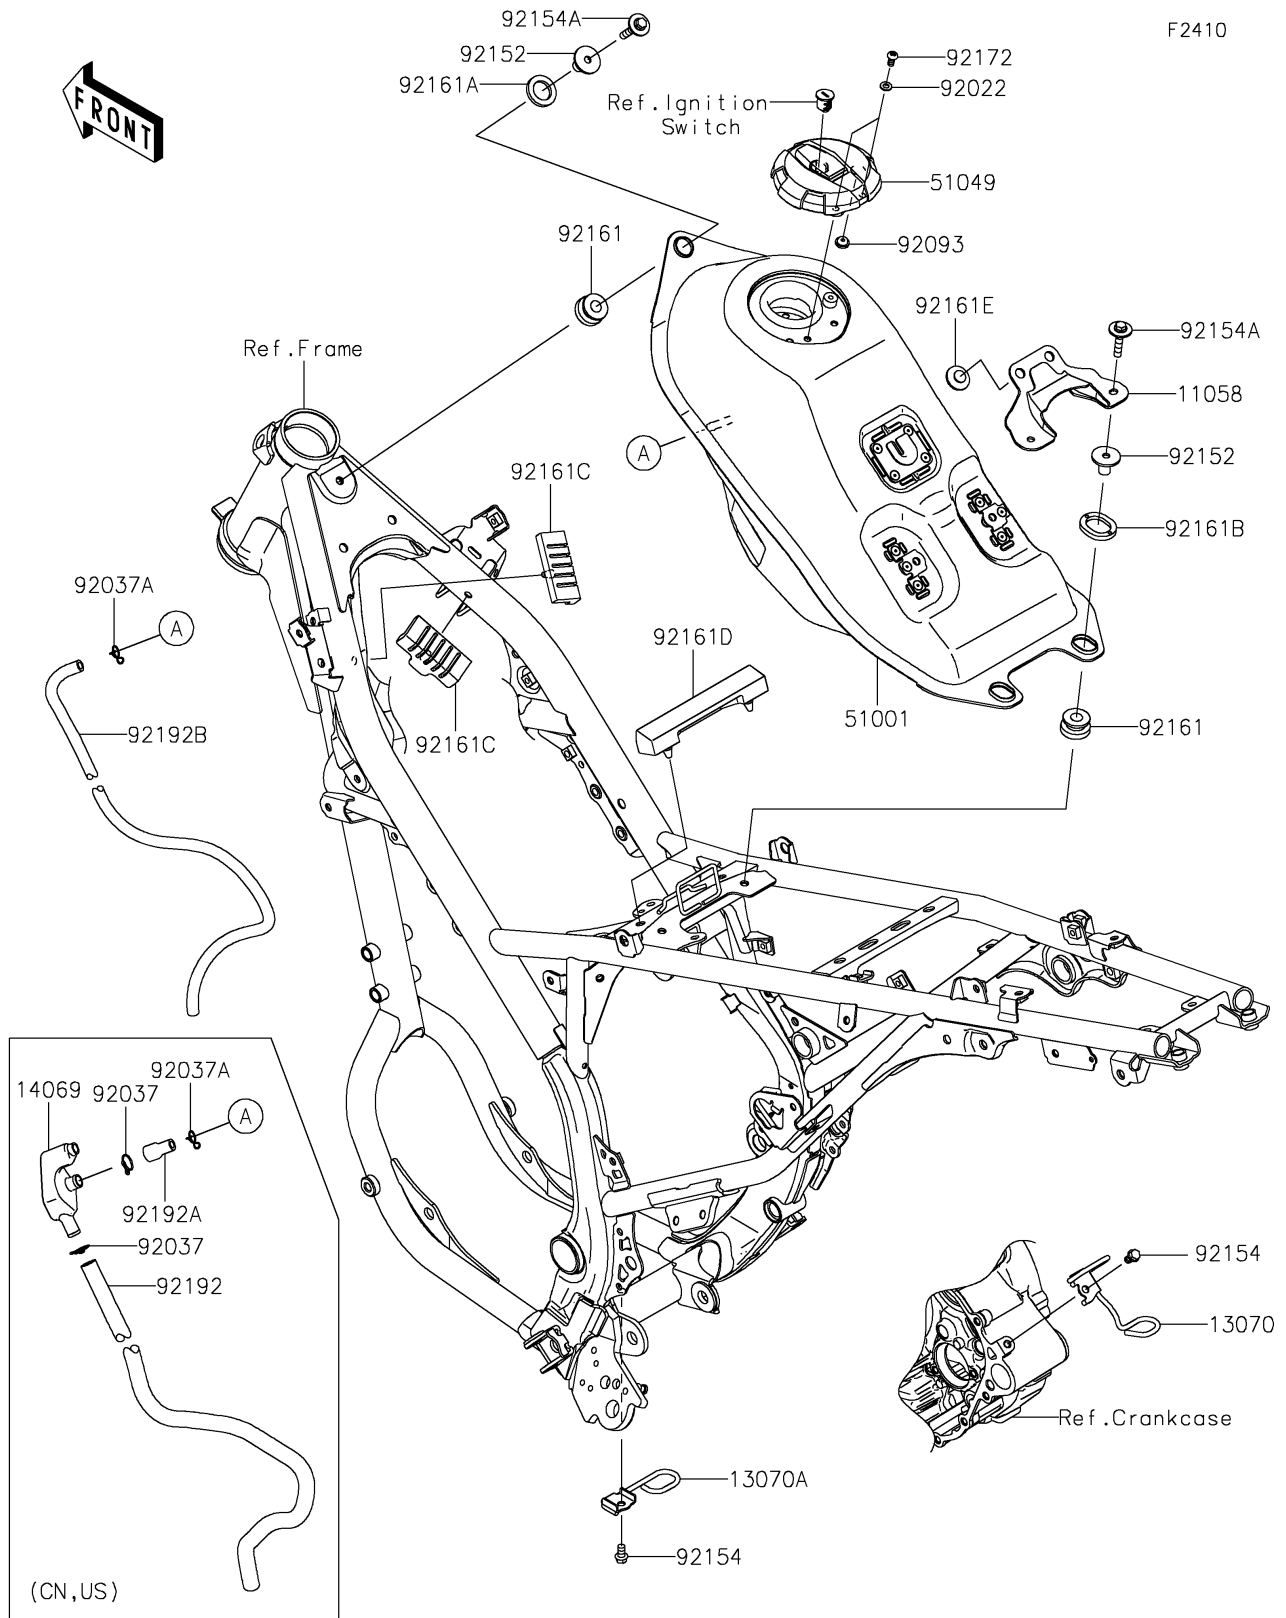

2026 KLX[®] 230R S

PARTS DIAGRAM

Fuel Tank

2026 KLX[®] 230R S

PARTS LIST

Fuel Tank

ITEM NAME	PART NUMBER	QUANTITY
BRACKET,FUEL TANK (Ref # 11058)	11058-1312	1
GUIDE (Ref # 13070)	13070-0909	1
GUIDE (Ref # 13070A)	13070-0912	1
BREATHER,FUEL TANK (Ref # 14069)	14069-0033	1
TANK-COMP-FUEL,F.S.BLACK (Ref # 51001)	51001-0937-25Q	1
CAP-TANK,FUEL (Ref # 51049)	51049-0784	1
WASHER,5.1X10X1.0 (Ref # 92022)	92022-1977	2
CLAMP,12.5MM (Ref # 92037)	92037-1271	2
CLAMP (Ref # 92037A)	92037-1712	1
SEAL,RO 2X12X4.8 (Ref # 92093)	92093-0722	1
COLLAR,6.8X10X16 (Ref # 92152)	92152-2666	3
BOLT,FLANGED,6X10 (Ref # 92154)	92154-0459	2
BOLT,FLANGED,6X30 (Ref # 92154A)	92154-7273	3
DAMPER,FUEL TANK,FR (Ref # 92161)	92161-1392	3
DAMPER (Ref # 92161A)	92161-2216	1
DAMPER (Ref # 92161B)	92161-2217	2
DAMPER (Ref # 92161C)	92161-2286	2
DAMPER,FUEL TANK (Ref # 92161D)	92161-2537	1
DAMPER (Ref # 92161E)	92161-2547	2
SCREW,5X10 (Ref # 92172)	92172-0496	2
TUBE,10X14X870 (Ref # 92192)	92192-1964	1
TUBE (Ref # 92192A)	92192-2721	1
TUBE,DRAIN (Ref # 92192B)	92192-2722	1