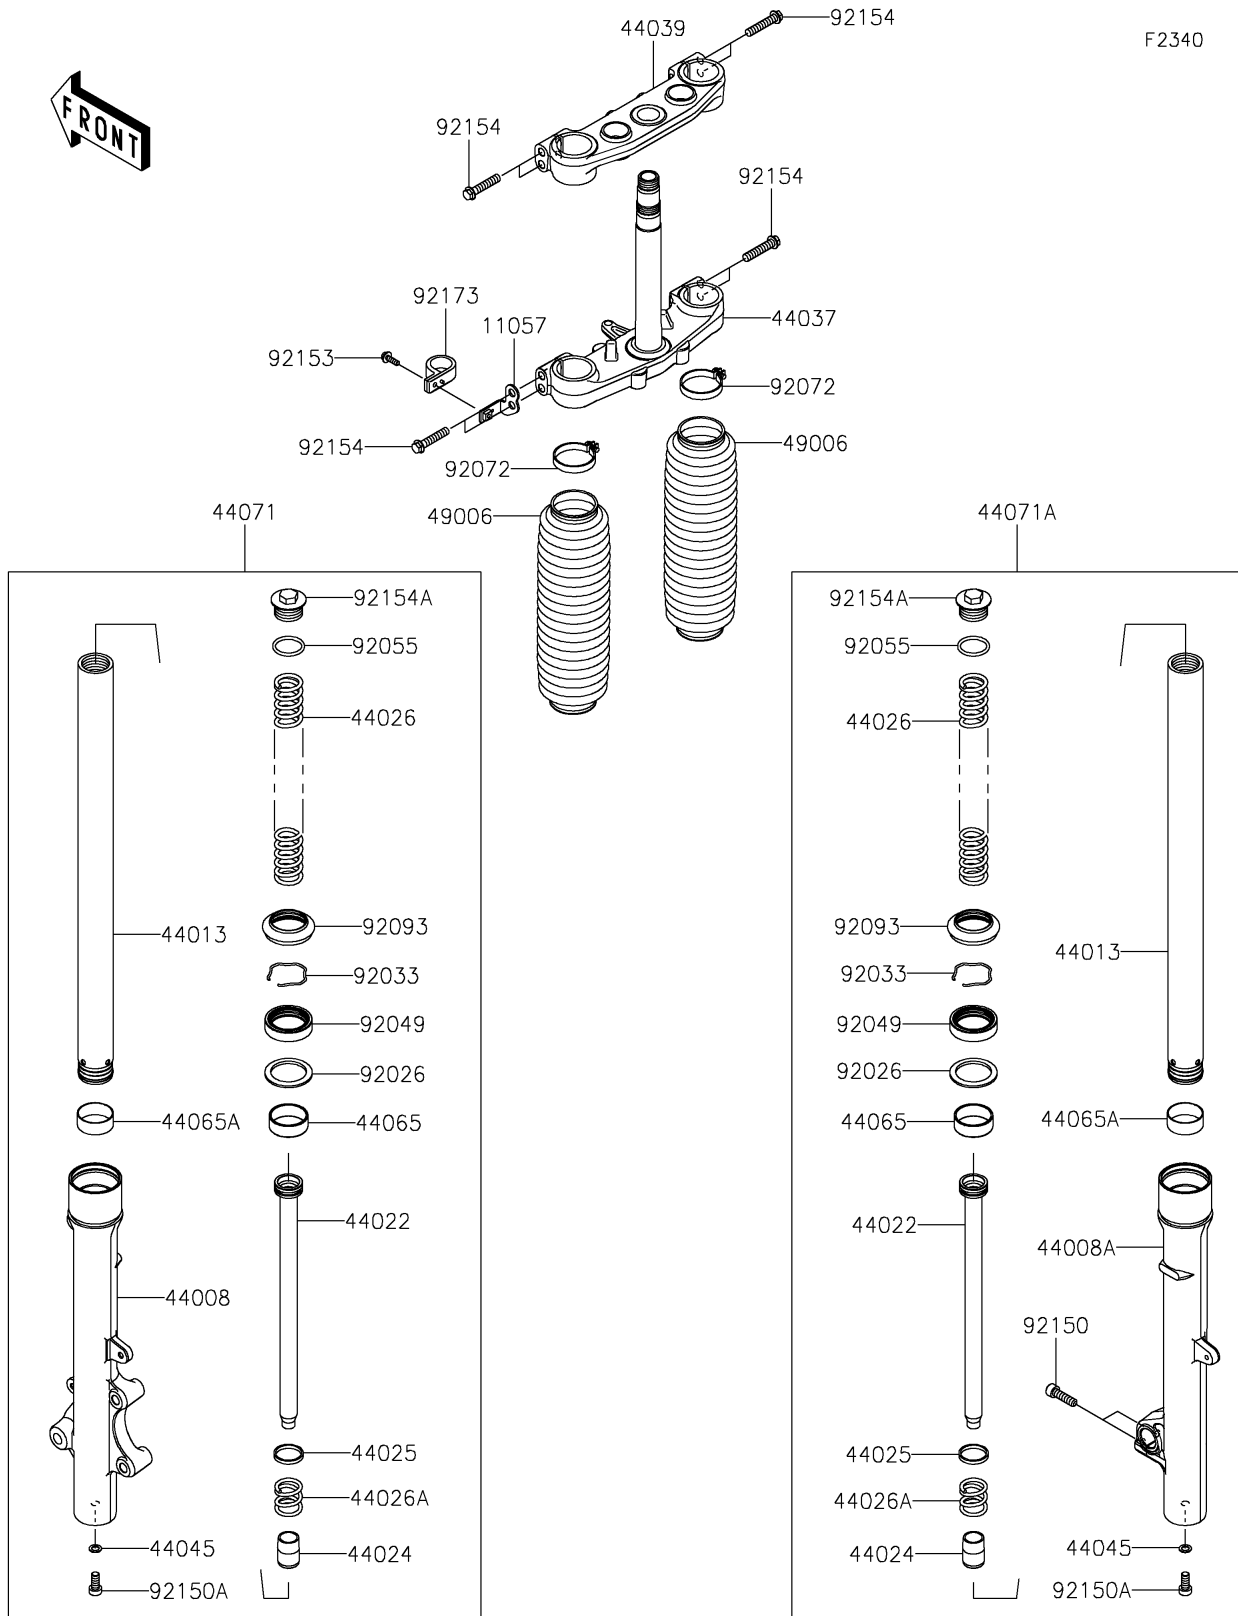

2025 KLX230R S

PARTS DIAGRAM

Front Fork

2025 KLX230R S

PARTS LIST

Front Fork

| ITEM NAME | PART NUMBER | QUANTITY |
|---|-------------|----------|
| BRACKET (Ref # 11057) | 11057-2284 | 1 |
| PIPE-FORK OUTER,LH (Ref # 44008) | 44008-0089 | 1 |
| PIPE-FORK OUTER,RH (Ref # 44008A) | 44008-0090 | 1 |
| PIPE-FORK INNER (Ref # 44013) | 44013-0386 | 2 |
| CYLINDER-FORK (Ref # 44022) | 44022-0068 | 2 |
| CAP-OIL-LOCK (Ref # 44024) | 44024-0016 | 2 |
| RING-FORK PISTON (Ref # 44025) | 44025-1062 | 2 |
| SPRING-FRONT FORK (Ref # 44026) | 44026-0317 | 2 |
| SPRING-FRONT FORK (Ref # 44026A) | 44026-1556 | 2 |
| HOLDER-FORK UNDER (Ref # 44037) | 44037-0186 | 1 |
| HOLDER-FORK UPPER (Ref # 44039) | 44039-0190 | 1 |
| GASKET,FORK CYLINDER BOLT (Ref # 44045) | 44045-051 | 2 |
| BUSHING-FRONT FORK (Ref # 44065) | 44065-0069 | 2 |
| BUSHING-FRONT FORK (Ref # 44065A) | 44065-0070 | 2 |
| DAMPER-ASSY,FORK,LH (Ref # 44071) | 44071-1761 | 1 |
| DAMPER-ASSY,FORK,RH (Ref # 44071A) | 44071-1762 | 1 |
| BOOT (Ref # 49006) | 49006-0612 | 2 |
| SPACER,FORK (Ref # 92026) | 92026-1443 | 2 |
| RING-SNAP (Ref # 92033) | 92033-1286 | 2 |
| SEAL-OIL (Ref # 92049) | 92049-0734 | 2 |
| RING-O (Ref # 92055) | 92055-1456 | 2 |
| BAND (Ref # 92072) | 92072-0826 | 2 |
| SEAL,FORK OUTER (Ref # 92093) | 92093-1367 | 2 |
| BOLT,SOCKET,8X30 (Ref # 92150) | 92150-1407 | 2 |
| BOLT,SOCKET,8X18 (Ref # 92150A) | 92150-1432 | 2 |
| BOLT,FLANGED (Ref # 92153) | 92153-1397 | 1 |
| BOLT (Ref # 92154) | 92154-0463 | 8 |
| BOLT (Ref # 92154A) | 92154-3953 | 2 |
| CLAMP (Ref # 92173) | 92173-2246 | 1 |