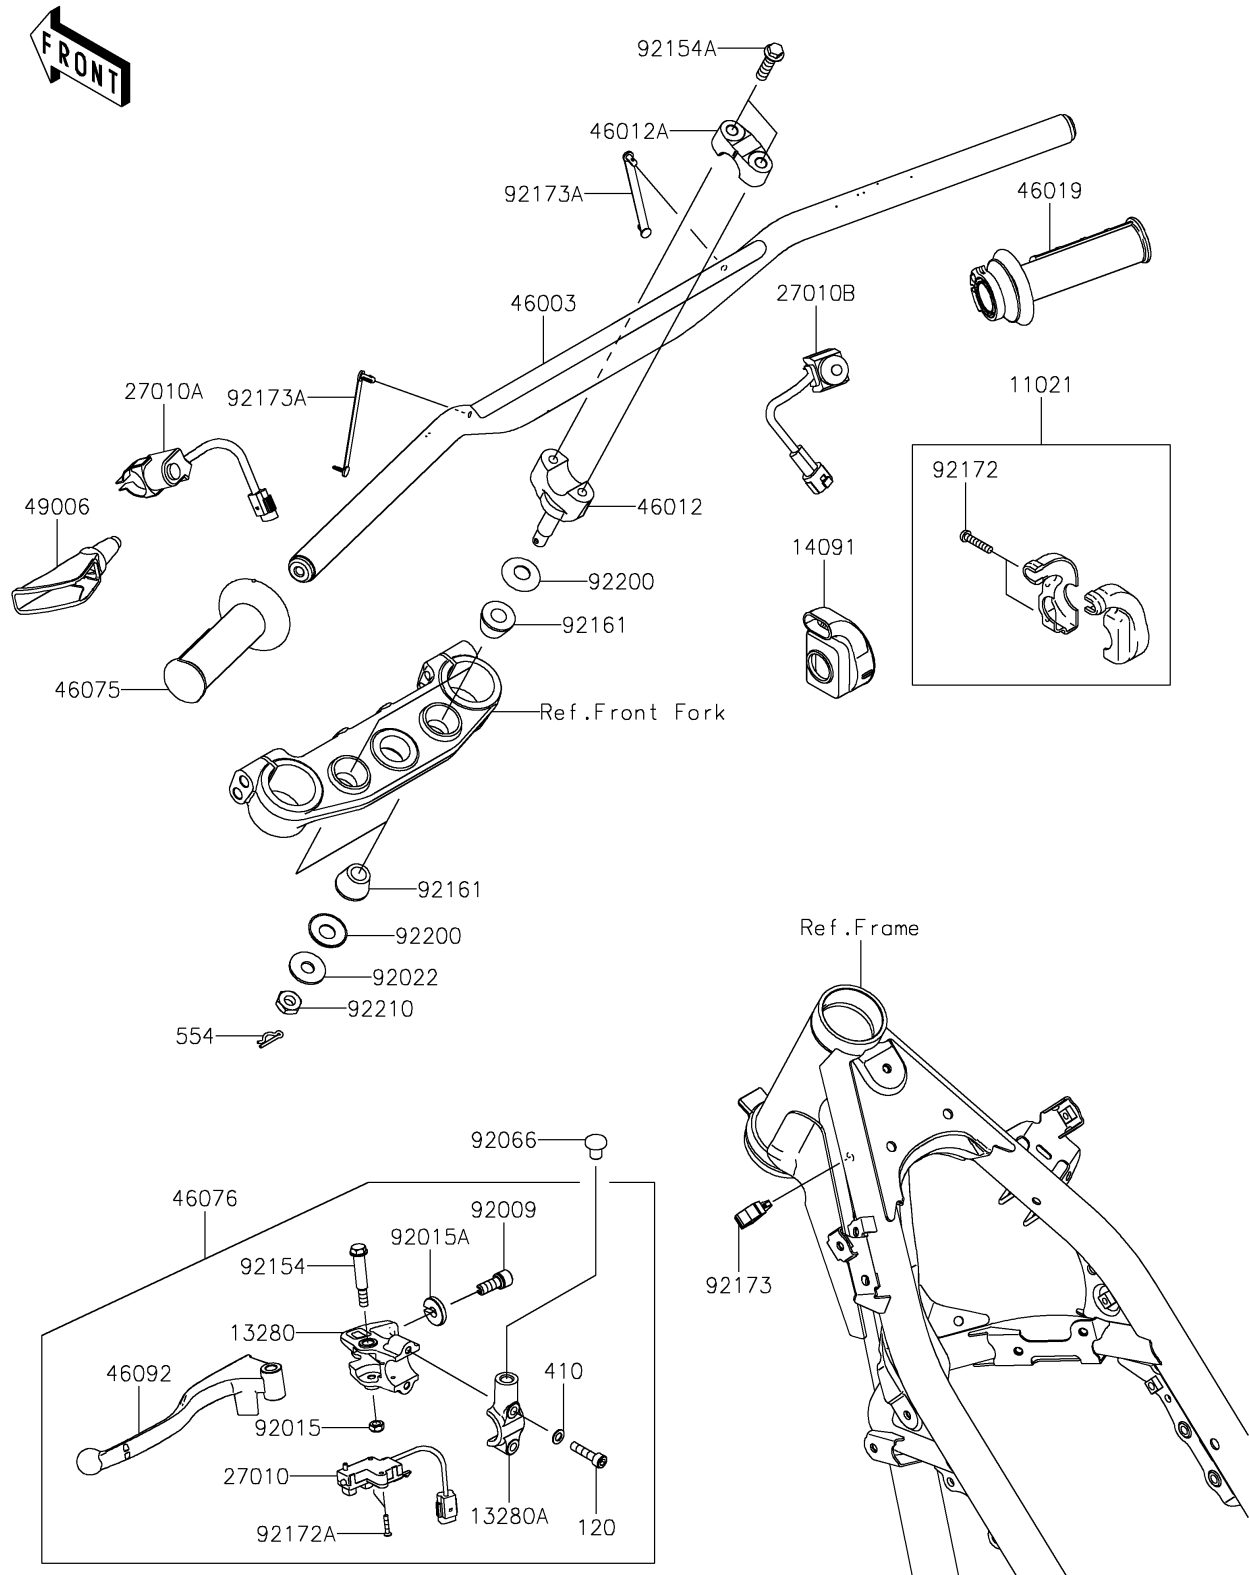

2025 KLX[®]230R S

PARTS DIAGRAM

Handlebar

F2310

2025 KLX[®] 230R S

PARTS LIST

Handlebar

ITEM NAME

PART NUMBER

QUANTITY
